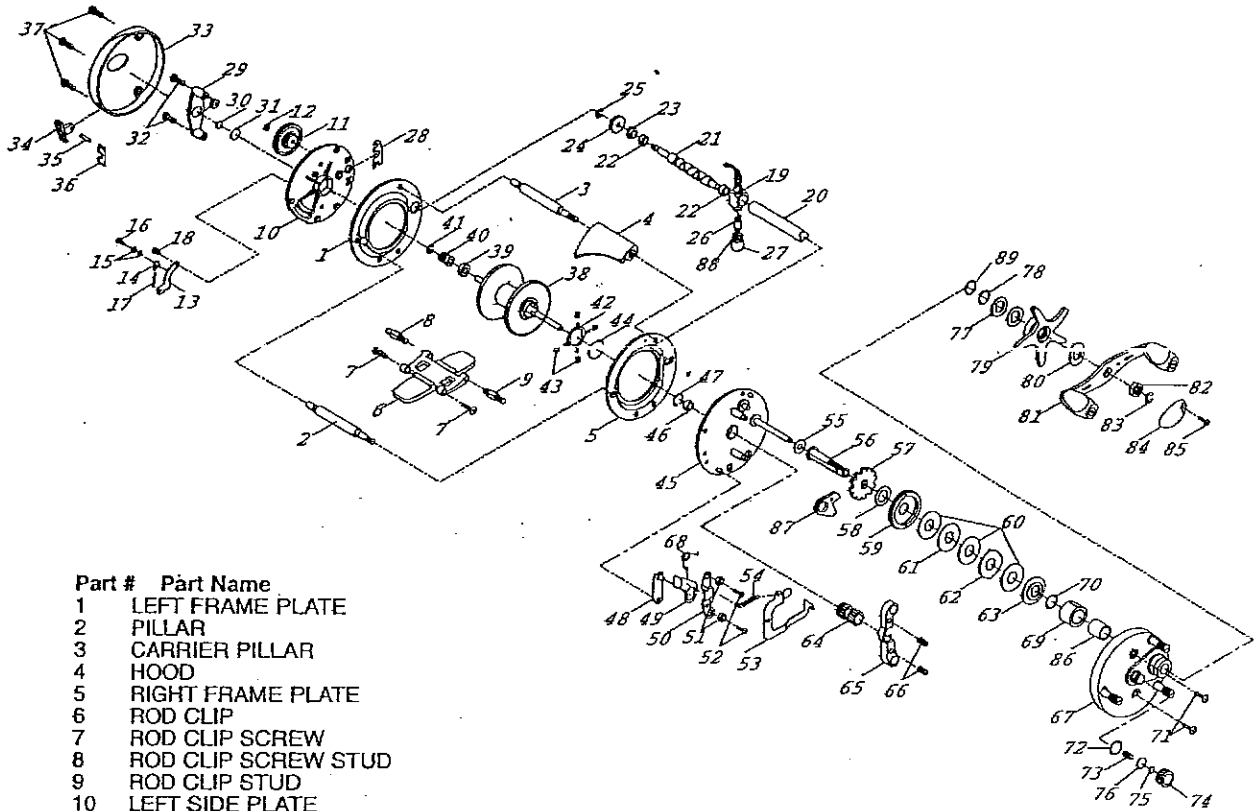

SKP 3100 & 4100
 CATERA 3300A & 4300A

SKP 3100
 older

- | Part # | Part Name |
|--------|---|
| 1 | LEFT FRAME PLATE |
| 2 | PILLAR |
| 3 | CARRIER PILLAR |
| 4 | HOOD |
| 5 | RIGHT FRAME PLATE |
| 6 | ROD CLIP |
| 7 | ROD CLIP SCREW |
| 8 | ROD CLIP SCREW STUD |
| 9 | ROD CLIP STUD |
| 10 | LEFT SIDE PLATE |
| 11 | TRANSFER GEAR |
| 12 | RETAINING RING-1145278 |
| 13 | CLICK PAWL LEVER |
| 14 | CLICK PAWL |
| 15 | CLICK PAWL WASHER |
| 16 | CLICK PAWL SCREW |
| 17 | CLICK PAWL SPRING |
| 18 | CLICK LEVER SCREW |
| 19 | LINE GUIDE CARRIER |
| 20 | CARRIER GUIDE |
| 21 | SHUTTLE SCREW |
| 22 | SHUTTLE SCREW BUSHING |
| 23 | SHUTTLE SCREW RING |
| 24 | SHUTTLE GEAR |
| 25 | RETAINING RING-1145278 |
| 26 | LINE GUIDE PAWL-1145919 |
| 27 | PAWL COVER-1145221 |
| 28 | CARRIER GUIDE RETAINER |
| 29 | SPOOL COVER |
| 30 | RUBBER WASHER |
| 31 | SPOOL SHIM |
| 32 | SPOOL SHIM HOLDER SCREW |
| 33 | LEFT COVER |
| 34 | BAIT CLICK BUTTON |
| 35 | SPRING PIN |
| 36 | B-CLICK BUTTON SPRING |
| 37 | LEFT COVER SCREW |
| 38 | SPOOL |
| 39 | SPOOL BEARING |
| 40 | SPOOL GEAR |
| 41 | RETAINING RING-1145278 |
| 42 | BRAKE MOUNTING |
| 43 | BRAKE SHOES |
| 44 | LOCK RING |
| 45 | RIGHT SIDE PLATE |
| 46 | SPOOL BEARING (3100/4100 BUSHING) |
| 47 | BEARING LOCK SPRING |
| 48 | PILOT LEVER |
| 49 | PUSH BAR |
| 50 | PUSH BAR RETAINER |
| 51 | RETAINER WASHER |
| 52 | PUSH BAR RETAINER SCREW |
| 53 | LATCH BAR |
| 54 | LATCH BAR SPRING |
| 55 | GEAR STEM WASHER |
| 56 | GEAR STEM |
| 57 | RATCHET |
| 58 | FRICTION WASHER (SMALL) |
| 59 | DRIVE GEAR |
| 60 | FRICTION WASHER (LARGE) |
| 61 | KEYED DRAG WASHER |
| 62 | EARED WASHER |
| 63 | DRAG WASHER |
| 64 | PINION |
| 65 | PINION YOKE |
| 66 | PINION YOKE SPRING |
| 67 | RIGHT COVER ASSEMBLY |
| 68 | OFF SPRING |
| 69 | OWC BEARING ASSEMBLY (3300A/4300A ONLY) |
| 70 | TEFLON WASHER (3300A/4300A ONLY) |
| 71 | RIGHT COVER SCREW-1146219 |
| 72 | O RING |
| 73 | TENSION KNOB SPRING |
| 74 | TENSION KNOB |
| 75 | RUBBER WASHER |
| 76 | TENSION KNOB SPACER |
| 77 | SPRING D WASHER |
| 78 | WASHER |
| 79 | STAR DRAG |
| 80 | CRANK SPRING WASHER-1146858 |
| 81 | CRANK ARM |
| 82 | CRANK NUT |
| 83 | RETAINING RING-1145281 |
| 85 | LOCK CAP SCREW-1146219 |
| 86 | SPACER |
| 87 | N-R PAWL |
| 88 | PAWL WASHER |
| 89 | WASHER (3100/4100 ONLY) |