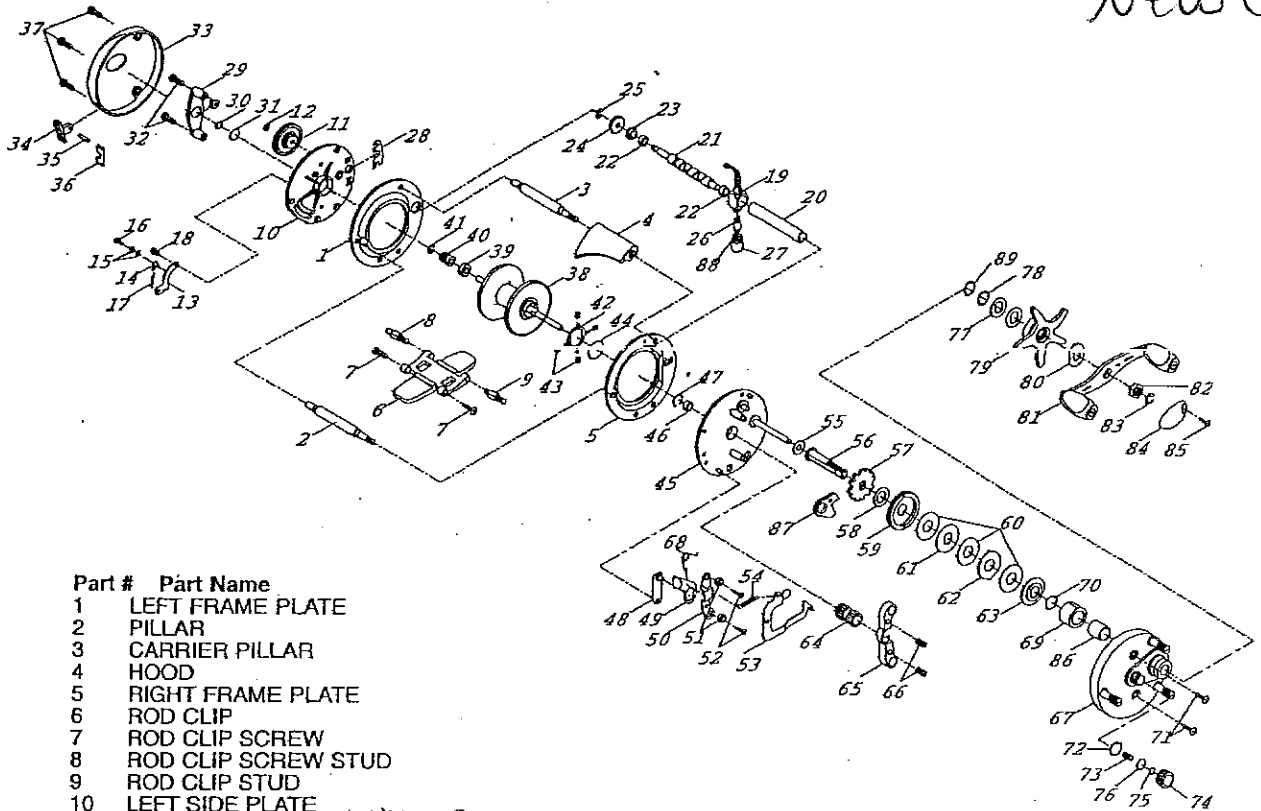

SKP 3100 & 4100  
CATERA 3300A & 4300A

For Parts and Service  
Call 1-888-404-1119  
www.mikesreelrepair.com

SKP 3100  
Newer

- | Part # | Part Name                                       |
|--------|---|
| 1      | LEFT FRAME PLATE                                |
| 2      | PILLAR  |
| 3      | CARRIER PILLAR                                  |
| 4      | HOOD  |
| 5      | RIGHT FRAME PLATE                               |
| 6      | ROD CLIP  |
| 7      | ROD CLIP SCREW                                  |
| 8      | ROD CLIP SCREW STUD                             |
| 9      | ROD CLIP STUD                                   |
| 10     | LEFT SIDE PLATE                                 |
| 11     | TRANSFER GEAR—1145673                           |
| 12     | RETAINING RING—1145278                          |
| 13     | CLICK PAWL LEVER                                |
| 14     | CLICK PAWL                                      |
| 15     | CLICK PAWL WASHER                               |
| 16     | CLICK PAWL SCREW                                |
| 17     | CLICK PAWL SPRING                               |
| 18     | CLICK LEVER SCREW                               |
| 19     | LINE GUIDE CARRIER                              |
| 20     | CARRIER GUIDE                                   |
| 21     | SHUTTLE SCREW                                   |
| 22     | SHUTTLE SCREW BUSHING                           |
| 23     | SHUTTLE SCREW RING                              |
| 24     | SHUTTLE GEAR—1145675                            |
| 25     | RETAINING RING—1145278                          |
| 26     | LINE GUIDE PAWL—1145623                         |
| 27     | PAWL COVER—1145239                              |
| 28     | CARRIER GUIDE RETAINER                          |
| 29     | SPOOL COVER                                     |
| 30     | RUBBER WASHER                                   |
| 31     | SPOOL SHIM                                      |
| 32     | SPOOL SHIM HOLDER SCREW                         |
| 33     | LEFT COVER                                      |
| 34     | BAIT CLICK BUTTON                               |
| 35     | SPRING PIN                                      |
| 36     | B-CLICK BUTTON SPRING                           |
| 37     | LEFT COVER SCREW                                |
| 38     | SPOOL   |
| 39     | SPOOL BEARING                                   |
| 40     | SPOOL GEAR—1145674                              |
| 41     | RETAINING RING—1145278                          |
| 42     | BRAKE MOUNTING                                  |
| 43     | BRAKE SHOES                                     |
| 44     | LOCK RING                                       |
| 45     | RIGHT SIDE PLATE                                |
| 46     | SPOOL BEARING (3100/4100 BUSHING)               |
| 47     | BEARING LOCK SPRING                             |
| 48     | PILOT LEVER                                     |
| 49     | PUSH BAR  |
| 50     | PUSH BAR RETAINER                               |
| 51     | RETAINER WASHER                                 |
| 52     | PUSH BAR RETAINER SCREW                         |
| 53     | LATCH BAR                                       |
| 54     | LATCH BAR SPRING                                |
| 55     | GEAR STEM WASHER                                |
| 56     | GEAR STEM                                       |
| 57     | RATCHET   |
| 58     | FRICTION WASHER (SMALL)                         |
| 59     | DRIVE GEAR                                      |
| 60     | FRICTION WASHER (LARGE)                         |
| 61     | KEYED DRAG WASHER                               |
| 62     | EARED WASHER                                    |
| 63     | DRAG WASHER                                     |
| 64     | PINION  |
| 65     | PINION YOKE                                     |
| 66     | PINION YOKE SPRING                              |
| 67     | RIGHT COVER ASSEMBLY                            |
| 68     | OFF SPRING                                      |
| 69     | OWC BEARING ASSEMBLY (3300A/4300A—1145067 ONLY) |
| 70     | TEFLON WASHER (3300A/4300A ONLY)                |
| 71     | RIGHT COVER SCREW—1146219                       |
| 72     | O RING  |
| 73     | TENSION KNOB SPRING                             |
| 74     | TENSION KNOB—1146941                            |
| 75     | RUBBER WASHER                                   |
| 76     | TENSION KNOB SPACER                             |
| 77     | SPRING D WASHER                                 |
| 78     | WASHER  |
| 79     | STAR DRAG                                       |
| 80     | CRANK SPRING WASHER—1146858                     |
| 81     | CRANK ARM—1145467                               |
| 82     | CRANK NUT                                       |
| 83     | RETAINING RING—1145281                          |
| 85     | LOCK CAP SCREW—1146219                          |
| 86     | SPACER  |
| 87     | N-R PAWL  |
| 88     | PAWL WASHER—1146818                             |
| 89     | WASHER (3100/4100 ONLY)                         |