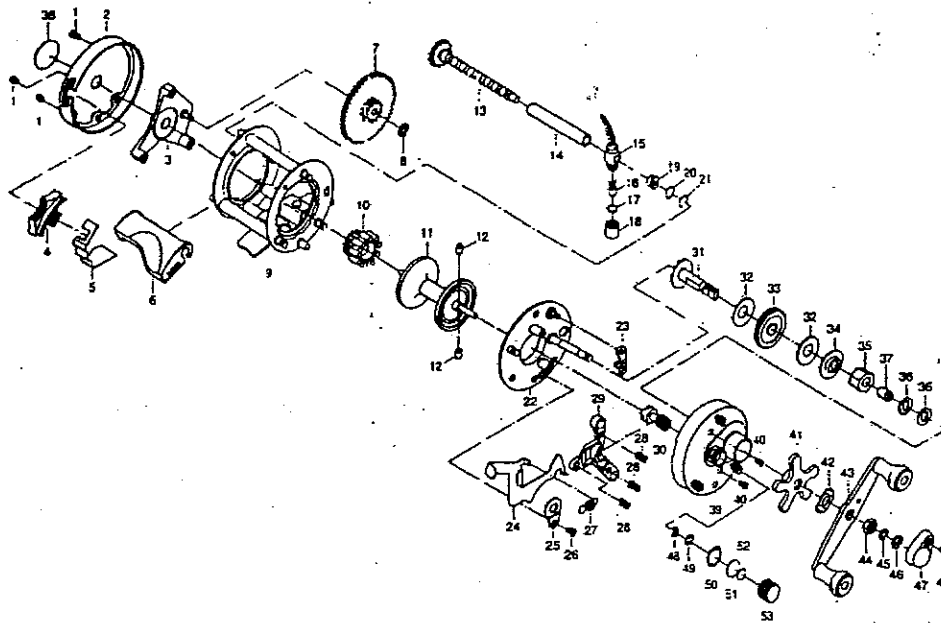

SKP 3000A

Shakespeare Baitcast Reel Parts List

Use this parts list for ordering replacement parts for your Shakespeare Baitcast Reel. When ordering, please specify which reel you own and the model number printed on the reel body.

Part #	Part Name	Part #	Part Name
1	Left Side Plate Screw - 1146181	28	Yoke Spring
2	Left Side Plate	29	Yoke
3	Level Wind Gear Frame	30	Pinion Gear - 1145974
4	Bait Clicker Button	31	Crankshaft
5	Bait Clicker Spring	32	Drag Friction Disc - 1146848
6	Thumb Rest Hood	33	Main Gear
7	Level Wind Gear - 1145591	34	Drag Pressure Plate
8	E-Ring - 1145278	35	One-Way Clutch Bearing
9	Main Body Assembly	36	Drag Spring Washer
10	Level Wind Pinion Gear - 1145592	37	Clutch Bearing Inner Race
11	Spool Assembly	38	Label
12	Centrifugal Brake Shoe	39	Right Side Plate
13	Worm Shaft - 1146298	40	Multi-Purpose Screw
14	Line Guard	41	Star Drag Handle
15	Line Guide - 1145728	42	Handle Spring Washer
16	Line Guide Pawl - 1145919	43	Crank Handle Assembly
17	Washer	44	Handle Nut
18	Line Guide Pawl Cap	45	Shim Washer
19	Bushing	46	E-Ring - 1145278
20	Washer	47	Retaining Cap
21	Retaining Ring	48	Ball Bearing
22	Gear Plate	49	Retaining Clip
23	Anti-Reverse Pawl	50	O-Ring
24	Thumb Button	51	Cast Control Brass Washer
25	Latch Keeper	52	Cast Control Rubber Washer - 1146846
26	Keeper Screw	53	Cast Control Knob
27	Latch Spring		