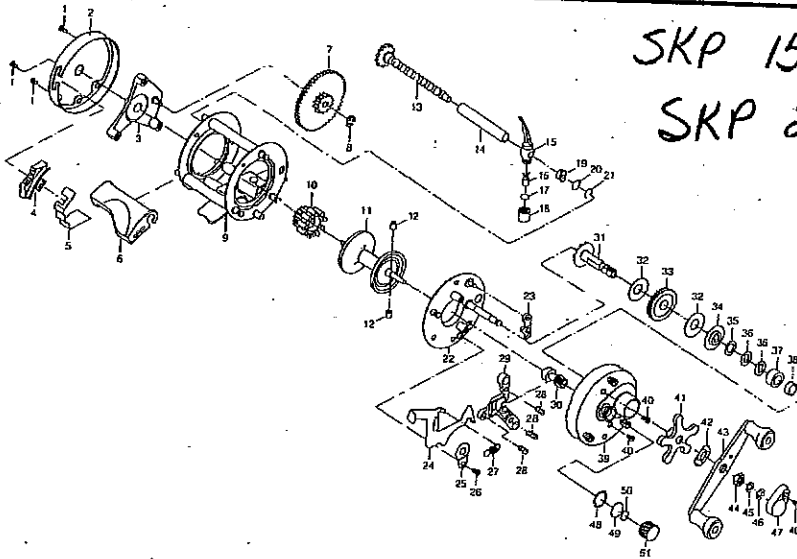

PARTS NLA

SKP 2500

# Shakespeare® Baitcast Reel Parts List

For Parts and Service  
Call 1-888-404-1119  
www.mikesreelrepair.com

Use this parts list for ordering replacement parts for your Shakespeare Baitcast Reel. When ordering, please specify which reel you own and the model number printed on the reel body.

SKP 1500  
SKP 2500

Part #	Part Name	Part #	Part Name
1	Left Side Plate Screw	27	Latch Spring
2	Left Side Plate	28	Yoke Spring
3	Level Wind Gear Frame	29	Yoke
4	Bait Clicker Button	30	Pinion Gear
5	Bait Clicker Spring	31	Crankshaft
6	Thumb Rest Hood	32	Drag Friction Disc
7	Level Wind Gear	33	Main Gear
8	E-Ring	34	Drag Pressure Plate
9	Main Body Assembly	35	Drag Washer
10	Level Wind Pinion Gear	36	Drag Spring Washer
11	Spool Assembly	37	Ball Bearing
12	Centrifugal Brake Shoe	38	Bushing
13	Worm Shaft	39	Right Side Plate
14	Line Guard	40	Multi-Purpose Screw
15	Line Guide	41	Star Drag Handle
16	Line Guard Pawl	42	Handle Spring Washer
17	Washer	43	Crank Handle Assembly
18	Line Guide Pawl Cap	44	Handle Nut
19	Bushing	45	Shim Washer
20	Washer	46	E-Ring
21	Retaining Ring	47	Retaining Cap
22	Right Side Plate Seat	48	O-Ring
23	Anti-Reverse Pawl	49	Cast Control Brass Washer
24	Thumb Latch	50	Cast Control Rubber Washer
25	Latch Keeper	51	Cast Control Knob
26	Keeper Screw		

SKP  
IMPERIUM

11