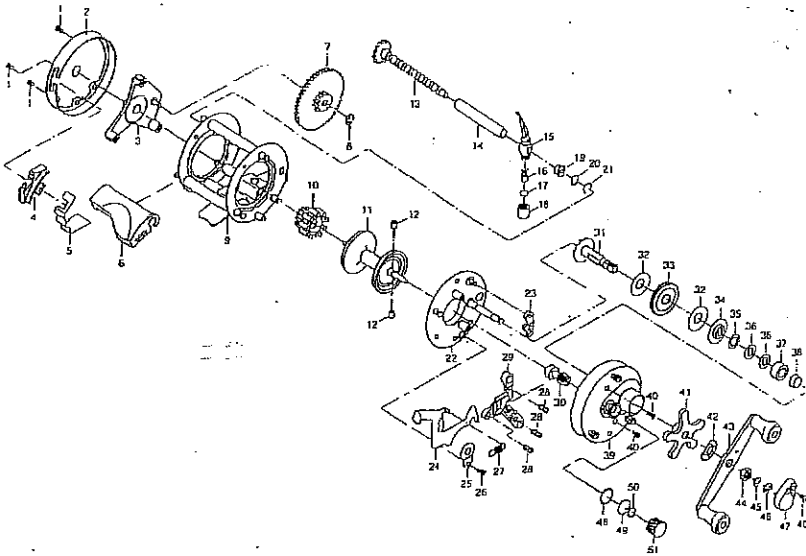

PARTS NLA

SKP 1500
older

Shakespeare® Baitcast Reel Parts List

For Parts and Service
Call 1-888-404-1119
www.mikesreelrepair.com

Use this parts list for ordering replacement parts for your Shakespeare Baitcast Reel. When ordering, please specify which reel you own and the model number printed on the reel body.

Part #	Part Name	Part #	Part Name
1	Left Side Plate Screw	27	Latch Spring
2	Left Side Plate	28	Yoke Spring
3	Level Wind Gear Frame	29	Yoke
4	Bait Clicker Button	30	Pinion Gear
5	Bait Clicker Spring	31	Crankshaft
6	Thumb Rest Hood	32	Drag Friction Disc
7	Level Wind Gear	33	Main Gear
8	E-Ring	34	Drag Pressure Plate
9	Main Body Assembly	35	Drag Washer
10	Level Wind Pinion Gear	36	Drag Spring Washer
11	Spool Assembly	37	Ball Bearing
12	Centrifugal Brake Shoe	38	Bushing
13	Worm Shaft	39	Right Side Plate
14	Line Guard	40	Multi-Purpose Screw
15	Line Guide	41	Star Drag Handle
16	Line Guard Pawl	42	Handle Spring Washer
17	Washer	43	Crank Handle Assembly
18	Line Guide Pawl Cap	44	Handle Nut
19	Bushing	45	Shim Washer
20	Washer	46	E-Ring
21	Retaining Ring	47	Retaining Cap
22	Right Side Plate Seat	48	O-Ring
23	Anti-Reverse Pawl	49	Cast Control Brass Washer
24	Thumb Latch	50	Cast Control Rubber Washer
25	Latch Keeper	51	Cast Control Knob
26	Keeper Screw		