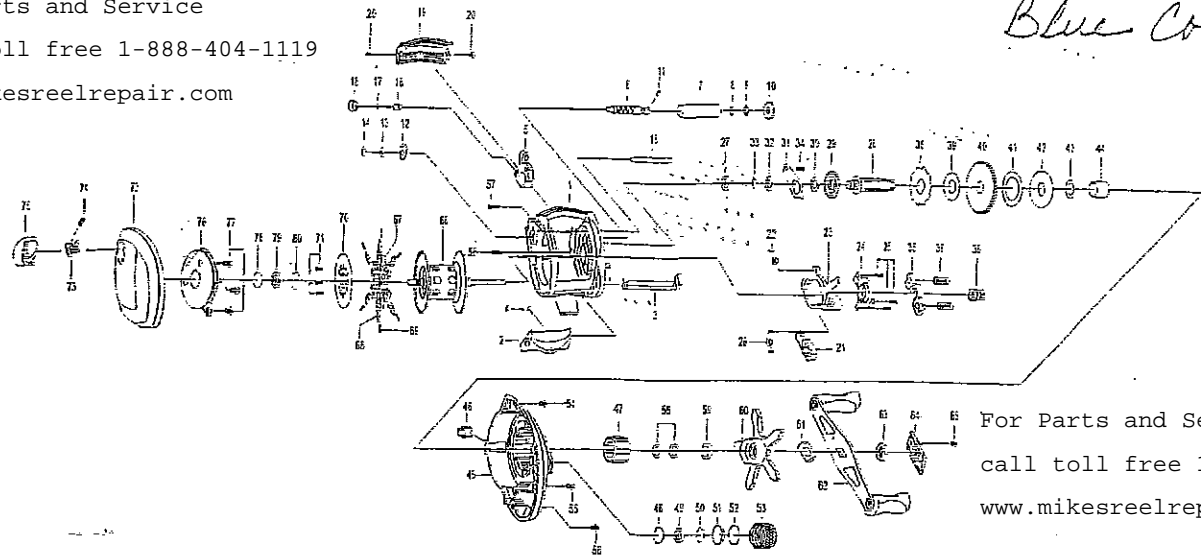

# Baitcast LP Reel Parts List

Use this parts list for ordering replacement parts for your Pflueger Baitcast Reel. When ordering, please specify which reel you own and the model number printed on the reel body.

For Parts and Service  
call toll free 1-888-404-1119  
www.mikesreelrepair.com

*Blue Color*

For Parts and Service  
call toll free 1-888-404-1119  
www.mikesreelrepair.com

Part #	Part Name	Part #	Part Name	Part #	Part Name
1	FRAME	30	IDLER(L) WASHER (A)	60	STAR DRAG ASSEMBLY
2	CLUTCH BAR	31	BEARING PLATE	61	LEAF SPRING
3	CLUTCH LINK	32	IDLER(L) WASHER (B)	62	HANDLE ASSEMBLY (INCL 4BB)
4	CLUTCH BAR SCREW	33	E-RING	64	HANDLE NUT CAP
5	LINE GUIDE ASSEMBLY	34	BEARING PLATE SCREW	65	HANDLE NUT CAP SCREW
6	WORM SHAFT	35	PINION YOKE	66	SPOOL ASSEMBLY (INCL 1BB)
7	LINE GUIDE PIPE	36	PINION GEAR	67	BRAKE SHOE HOLDER
8	BALL BEARING	37	PINION YOKE SPRING (X2)	68	BRAKE SHOE (X6)
9	WORM SHAFT BUSHING (A)	38	RATCHET	69	BRAKE SHOE SPRING (X6)
10	IDLER(S)	39	RATCHET WASHER	70	BRAKE HOLDER PLATE
11	WORM SHAFT PIN	40	DRIVE GEAR	71	BRAKE HOLDER PLATE SCREW(X3)
12	WORM SHAFT BUSHING (B)	41	DRAG WASHER (B)	72	LEFT SIDE COVER
13	WORM SHAFT WASHER	42	DRAG WASHER (D)	73	LOCKING PIN
14	E-RING	43	SLEEVE WASHER (OPTIONAL)	74	LOCK PIN SPRING
15	PILLAR	44	SLEEVE	75	PUSH BUTTON ASSEMBLY
16	LINE GUIDE PAWL	45	RIGHT SIDE COVER	76	SPOOL COVER ASSEMBLY
17	SPACER (OPTIONAL)	46	SPACER	77	SPOOL COVER SCREW (*3)
18	PAWL CAP	47	ONE WAY CLUTCH	78	SPOOL SPACER (A)
19	FRONT COVER	48	O-RING	79	BALL BEARING
20	FRONT COVER SCREW (*2)	49	BALL BEARING	80	BEARING RETAINER
21	RETURN PAWL	50	BEARING RETAINER		
22	CLUTCH SPRING	51	SPOOL SPACER (B)		
23	CLUTCH CAM	52	TENSION WASHER		
24	CAM PLATE	53	CAST CONTROL CAP		
25	CLAM PLATE SCREW (X3)	54	RIGHT SIDE COVER SCREW-(A)		
26	RETURN PAWL SPRING	55	RIGHT SIDE COVER SCREW-(B)		
27	BALL BEARING	56	RIGHT SIDE COVER SCREW-(C)		
28	CRANK SHAFT	57	RIGHT SIDE COVER SCREW-(C)		
29	IDLER(L)	58	DRAG SPRING WASHER (X2)		
		59	SPACER		