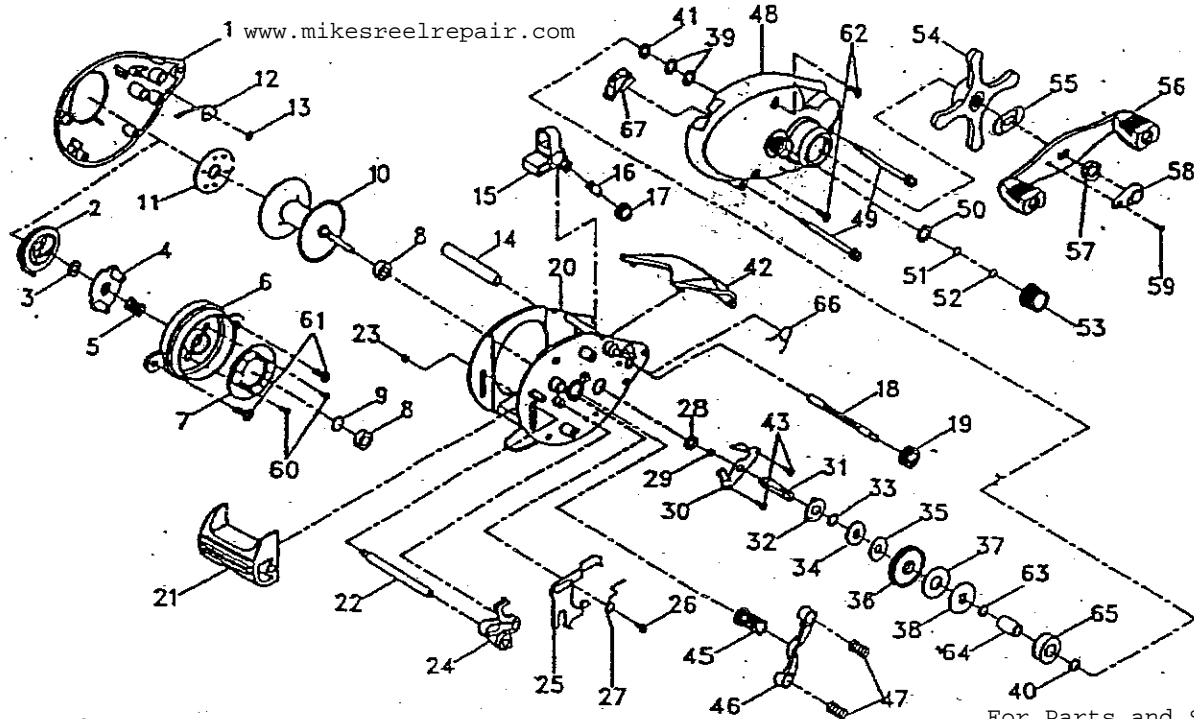

Low Profile Baitcast Reel

Catera LP

older

Use this parts list for ordering replacement parts for your Catera LP Baitcast Reel.

For Parts and Service

call toll free 1-888-404-1119

www.mikesreelrepair.com

TENSION KNOB ASSY — 1146930

For Parts and Service

call toll free 1-888-404-1119

www.mikesreelrepair.com

Part # Part Name

- 1 Left Side Cover
- 2 Control Dial
- 3 Dial Friction Ring...
- 4 Dial Base
- 5 Dial Base Spring
- 6 Spool Cover
- 7 Magnet Plate Assembly
- 8 Bearing
- 9 Spool Shim
- 10 Spool
- 11 Spool Washer
- 12 Click Spring
- 13 Click Washer
- 14 Carrier Guide
- 15 Line Guide Assembly
- 16 Line Guide Pawl
- 17 Pawl Cover
- 18 Shuttle Screw
- 19 Shuttle Gear
- 20 Frame
- 21 Thumb Lever
- 22 Thumb Lever Stem

Part # Part Name

- 23 Retaining Ring
- 24 Release Crank
- 25 Release Slider
- 26 Slider Screw — 1146179
- 27 Release Spring
- 28 Bushing
- 29 Retaining Ring — 1145281
- 30 Stem Retainer
- 31 Crank Stem
- 32 Kick Washer
- 33 Kick Spacer
- 34 Drag Washer
- 35 Friction Washer
- 36 Drive Gear
- 37 Fiber Washer
- 38 Drag Washer
- 39 Spring D Washer
- 40 Spacer
- 41 Ball Bearing
- 42 Hood
- 43 Retainer Screw

Part # Part Name

- 45 Pinion Assembly
- 46 Pinion Yoke
- 47 Yoke Spring
- 48 Right Side Cover
- 49 Thumb Screw
- 50 O-Ring
- 51 Tension Knob Washer — 1146842
- 52 Rubber Washer
- 53 Tension Knob
- 54 Star Drag
- 55 Crank Spring Washer
- 56 Crank Assembly
- 57 Crank Nut
- 58 Lock Cap
- 59 Lock Cap Screw — 1146183
- 60 Plate Screw
- 61 Spool Cover Screw
- 62 Right Side Cover Screw
- 63 Drag Washer
- 64 Inner Bushing
- 65 One-Way Clutch Bearing
- 66 Slider Spring
- 67 Push Button