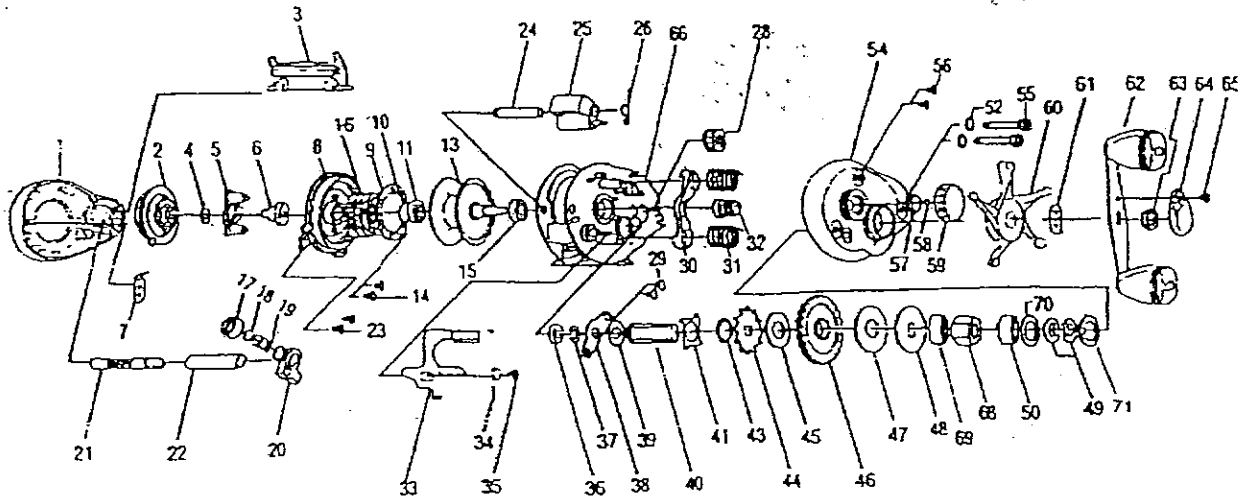

Axiom

Low Profile Baitcast Reel

Axiom 510

AX510

Use this parts list for ordering replacement parts for your Axiom LP Baitcast Reel.

For Parts and Service
call toll free 1-888-404-1119
www.mikesreelrepair.com

For Parts and Service
call toll free 1-888-404-1119
www.mikesreelrepair.com

Part #	Part Name	Part #	Part Name	Part #	Part Name
1	Left Side Cover	24	Thumb Bar Pin	48	Drag "D" Washer
2	Magnet Control Dail	25	Thumb Bar Assembly	49	Spring Washer
3	Level Wind Cover	26	Thumb Bar Spring	50	Ball Bearing —1145103
4	O Ring	28	Level Wind Gear	52	O Ring
5	Slider Cam A	29	Crank Shaft Retainer Screw	54	Right Side Cover
6	Slider Cam B	30	Pinion Yoke	55	Thumb Screw
7	Click Claw	31	Pinion Yoke Spring	56	Right Side Cover Screw
8	Spool Cover	32	Pinion Gear	57	Tension Knob O Ring —1146073
9	Magnet Plate Assembly	33	Slide Plate	58	Tension Knob Washer
10	Spool Tension Shim Washer	34	Slide Plate Spring	59	Tension Knob
11	Ball Bearing	35	Screw	60	Star Drag
13	Spool Assembly	36	Crank Shaft Bushing	61	Handle Washer
14	Magnet Plate Screw	37	Crank Shaft E-Ring	62	Handle Assembly
15	Ball Bearing	38	Crank Shaft Retainer	63	Handle Nut —1145790
16	Coil Spring	39	Crank Shaft washer	64	Handle Nut Cap
17	Level Wind Nut	40	Crank Shaft	65	Handle Nut Cap Screw
18	Level Wind Pawl Washer	41	Trip Ratchet	66	Frame
19	Level Wind Pawl	43	Ratchet Washer	68	One Way Clutch
20	Level Wind Assembly	44	Anti-Reverse Ratchet	69	Bushing
21	Worm Shaft	45	Drive Gear Washer	70	Washer
22	Pipe	46	Drive Gear	71	Brass Washer
23	Screw	47	Drive Disc		