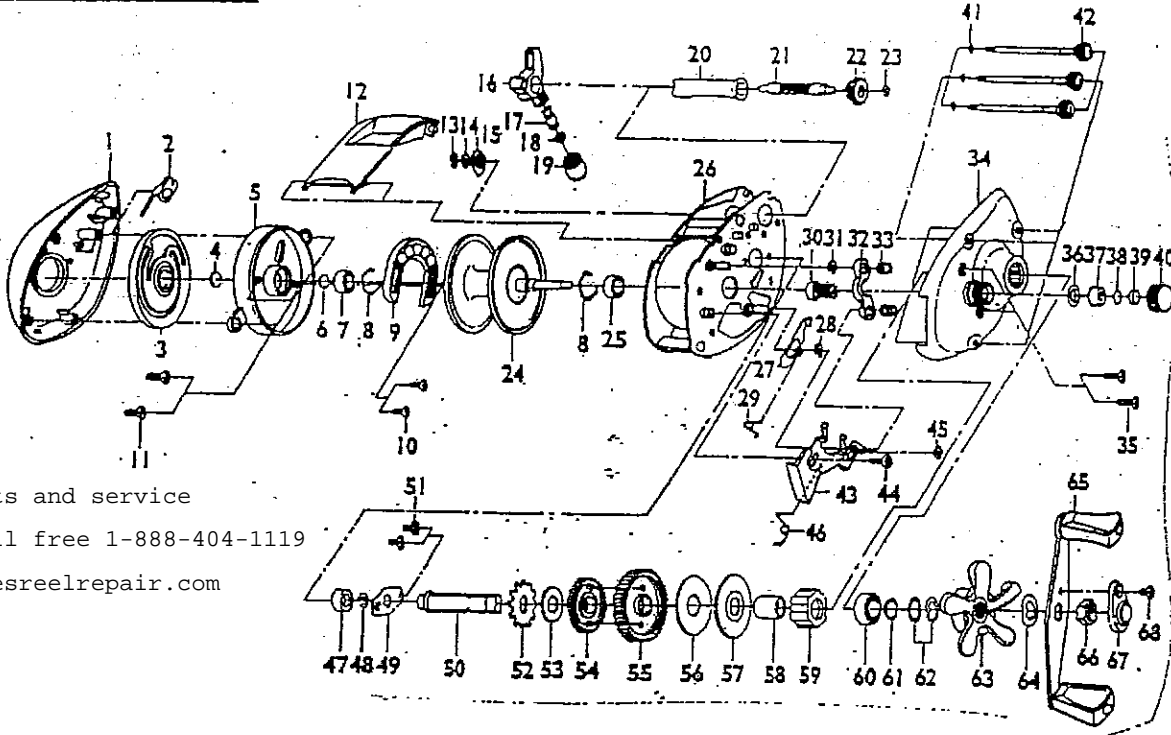

PARTS NLA

For parts and service
call toll free 1-888-404-1119
www.mikesreelrepair.com

ALPHA SS430

Part #SS430

Shakespeare

SINCE 1897

For parts and service
call toll free 1-888-404-1119
www.mikesreelrepair.com

Key
No.

1	Left Side Cover
2	Clicker
3	Magnet Control Dial
4	Cushion Washer
5	Spool Cover
6	Spool Tension Shim
7	Bearing
8	Clip Ring
9	Magnet-Slider Assembly
10	Screw-Magnet Slider
11	Screw-Spool Cover
12	Hood
13	E-Ring (Worm Shaft)
14	Washer (Worm Shaft)
15	Worm-Shaft Bushing
16	Line Guide Carrier
17	Line Guide Pawl
18	Washer (L/G Pawl)
19	Line Guide Carrier Screw
20	Worm Shaft Guide
21	Worm Shaft
22	Level Wind Gear
23	E-Ring (L/W Gear)
24	Spool Assembly
25	Bearing
26	Frame
27	Kick Lever
28	E-Ring (Kick Lever)
29	Spring-Kick Lever
30	Pinion Gear
31	E-Ring
32	Pinion Yoke
33	Spring-Pinion Yoke
34	Right Side Cover

Key

35	Screw (R/S Cover)
36	Tension Knob Ring
37	Bearing
38	Washer-Spool Tension
39	Cushion Washer-Spool
40	Spool Tension Knob
41	Ring-Thumb Screw Ret.
42	Thumb Screw
43	Release Slider Assembly
44	Screw Release Slider
45	E-Ring Release Slider
46	Spring-Release Slider
47	Bearing-Crankshaft
48	E-Ring-Crankshaft
49	Retainer-Crankshaft
50	Crankshaft
51	Screw-Crankshaft Retainer
52	Trip Ratchet
53	Washer
54	Gear-L/W Idler
55	Drive Gear
56	Drag Disc
57	Drag Washer
58	Clutch Sleeve
59	Anti-Reverse Clutch
60	Bearing-Crankshaft Top
61	Washer-Crankshaft
62	Spring D. Washer
63	Drag Star
64	Handle Washer
65	Handle Assembly
66	Handle Nut
67	Handle Nut Cap
68	Handle Nut Cap Screw