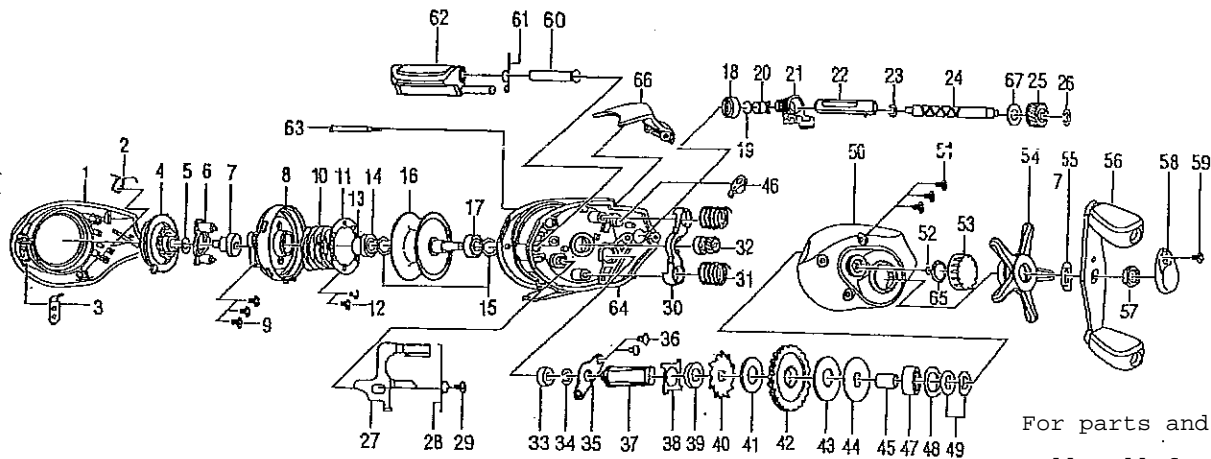

Alpha®

310B LP Baitcast Reel

ALPHA 310B
LP

Use this parts list for ordering replacement parts for your Baitcast Reel.

older

For parts and service

call toll free 1-888-404-1119

www.mikesreelrepair.com

For parts and service
call toll free 1-888-404-1119
www.mikesreelrepair.com

Parts	Parts Name
1	Left side cover
2	Locking spring
3	Click claw
4	Control dial
5	O-ring
6	Slider cam A
7	Slider cam B
8	Spool cover
9	Screw
10	Coil spring
11	Magnet plate assembly
12	Magnet plate screw
13	Spool tension washer B
14	Bearing
15	Ring 1146063
16	Spool assembly
17	Bearing
18	Level wind net
19	Level wind pin washer
20	Level wind pin
21	Level wind assembly
22	Pipe
23	Worm shaft washer
24	Worm shaft
25	Worm pinion
26	Retainer 1145278
27	Slider plate
28	Slider plate spring
29	Screw
30	Clutch
31	Coil spring
32	Pinion gear
33	Bearing

Parts	Parts Name
34	Retainer 1145282
35	Bearing plate
36	Bearing plate screw
37	Crank shaft
38	Trip ratchet
39	Collar
40	Anti reverse ratchet
41	Drive gear washer
42	Drive gear
43	Drive disc
44	Drag "D" washer
45	Bushing
46	Stopper assembly
47	Ball bearing 1145103
48	Washer
49	Spring washer 1146859
50	Right side cover
51	Right side coverscrew
52	Spool tension washer A
53	Tension knob
54	Star drag
55	Handle washer
56	Handle assembly
57	Handle nut
58	Handle nut cap
59	Handle nut cap screw
60	Thumb bar pin
61	Thumb bar spring
62	Thumb bar assembly
63	Stabilizer bar
64	Frame
65	O-ring
66	Hood
67	Washer