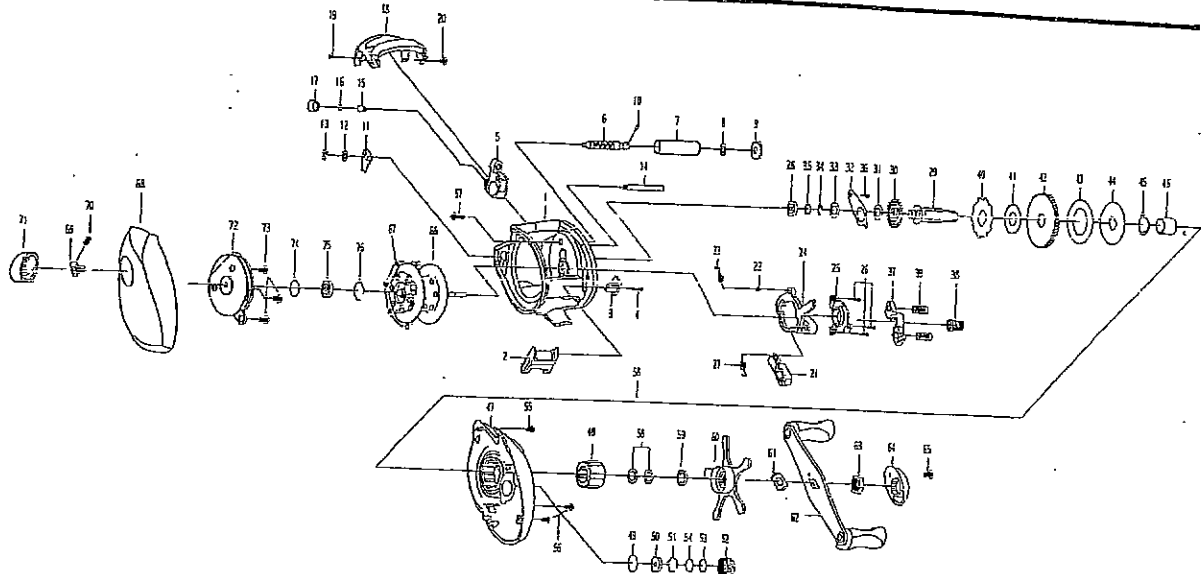

Part #	Part Name	Part #	Part Name	Part #	Part Name
1	Frame	37	Pinion Yoke	69	Locking Pin
2	Clutch Bar	38	Pinion Gear — 1145984	70	Locking Pin Spring
3	Clutch Link	39	Pinion Yoke Spring(X2) — 1146751	71	Push Button Assembly
4	Clutch Bar Screw	40	Ratchet	72	Spool Cover Assembly
5	Line Guide Pipe — 1145147	41	Ratchet Washer	73	Spool Cover Screw
6	Worm Shaft — 1146301	42	Drive Gear	74	Spool Spacer
7	Line Guide Pipe	43	Drag Washer (B) — 1146854	75	Ball Bearing
8	Idler(s) Washer(Optional)	44	Drag Washer (D)	76	Bearing Retainer
9	Idler(s) — 1145641	45	Sleeve Washer(Optional)		
10	Worm Shaft Pin — 1145950	46	Sleeve — 1146329		
11	Worm Shaft Bushing(B)	47	Right Side Cover		
12	Worm Shaft Washer(Optional)	48	One Way Clutch — 1145087		
13	E-Ring — 1145278	49	O-Ring — 1146069		
14	Pillar	50	Ball Bearing		
15	Line Guide Pawl — 1145927	51	Bearing Retainer — 1146066		
16	Spacer(Optional) — 1146818	52	Cast Control Cap — 1146948		
17	Pawl Cap — 1145245	53	Tension Washer		
18	Front Cover	54	Spool Spacer (B)		
19	Front Cover Screw-A	55	Right Side Cover Screw (A)		
20	Front Cover Screw-B	56	Right Side Cover Screw (B) — 1146229		
21	Return Pawl	57	Right Side Cover Screw (C)		
22	Clutch Spring Bushing — 1145288	58	Drag Spring Washer — 1146732		
23	Clutch Spring — 1146743	59	Spacer		
24	Clutch Claw	60	Star Drag Assembly		
25	Cam Plate	61	Leaf Spring — 1146859		
26	Cam Plate Screw	62	Handle Assembly		
27	Return Pawl Spring — 1146750	63	Handle Nut — 1145790		
28	Ball Bearing — 1145089	64	Handle Nut Cap — 1145210		
29	Crank Shaft	65	Handle Nut Cap Screw — 1146178		
30	Idler(L) — 1145618	66	Spool Assembly (Incl 1BB)		
31	Idler(L) Washer(A)	67	Brake Collar (White) (X6) — 1145287		
32	Bearing Plate	68	Left Side Cover — 1146949		
33	Idler(L) Washer(B)				
34	E-Ring — 1145283				
35	Crank Shaft Spacer(Optional)				
36	Bearing Plate Screw				