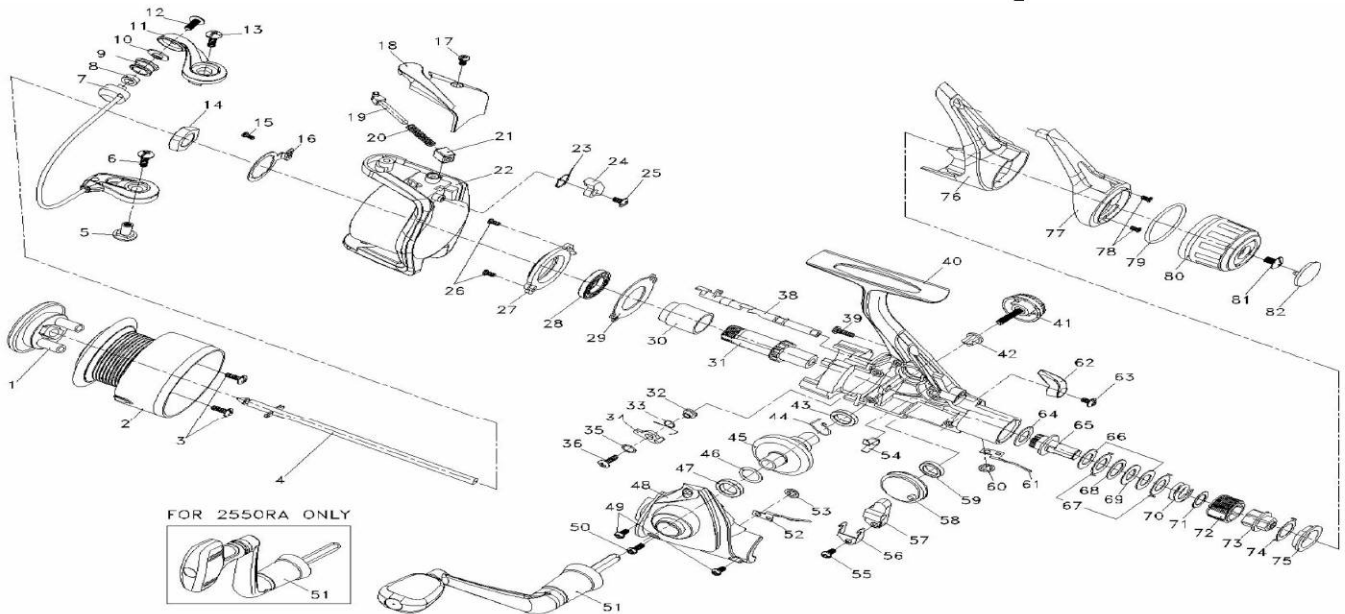

Please order by parts number, not key number
Veuillez indiquer le numéro de la pièce (Non "Key" No.)

SPINNING REEL SWEEPFIRE 1550RA/2550RA

Key No.	Parts No.	Parts Name	Key No.	Parts No.	Parts Name
1	W73-1601	Drag Knob Assembly	52	W38-5101	Click Leaf Spring
1-3	W73-1701	Spool Assembly	53	W38-5001	Retainer
4	W38-0301	Main Shaft	54	W34-4001	Anti Reverse Cam Spring
5	W34-0201	Bail Holder Nut	55	W38-5501	Screw
6	W38-0201	Screw	56	W38-5601	Oscillating Slider
7	W33-7910	Bail Assembly	57	W45-8501	Oscillating Slider
8	W38-0551	Bushing	58	W45-8601	Oscillating Gear
9	W33-8101	Line Roller	59	W45-8701	Bushing
10	W33-8201	Collar	60	W38-5001	Retainer
11	W73-1801	Bail Arm	61	W38-5901	Click Leaf Spring
12	W38-0901	Screw	62	W73-2001	Anti-Reverse Lever
13	W33-8401	Screw	63	W38-6101	Screw
14	W38-1101	Rotor Nut	64	W45-8801	Washer
15	W33-9101	Screw	65	W45-8901	Drag Metal
16	W33-9501	Rotor Nut Holding Plate	66	W45-9001	Washer
17	W38-1901	Screw	67	W38-6501	Eared Washer
18	W51-6801	Cover	68	W38-6601	Drag Washer
19	W45-7101	Bail Spring Shaft	69	W38-6701	Key Washer
20	W45-7201	Bail Spring	70	W38-6801	Drag Coil Spring
21	W33-8901	Bail Spring Holder	71	W45-9101	Washer
22	W55-9701	Rotor	72	W38-7001	Drag Screw
23	W34-0501	Bail Trip Lever Spring	73	W38-7101	Drag Metal
24	W34-0601	Bail Trip Lever	74	W38-7201	Collar
25	W45-7401	Screw	75	W45-9201	Drag Cover
26	W34-0801	Screw	76	W47-3001	Rear Cover (A)
27	W34-0901	Bearing Retainer	77	W73-2101	Rear Cover (B)
28	W34-1701	Ball Bearing	78	W45-9501	Screw
29	W34-1101	Bearing Retainer	79	W38-7701	" O " Ring
30	W34-1201	Collar	80	W73-2201	Drag Knob
31	W46-8901	Pinion Gear	81	W38-7901	Screw
32	W45-7601	Collar	82	W73-2301	Cap
33	W45-7701	Anti-Reverse Pawl Spring			
34	W45-7801	Anti-Reverse Pawl			
35	W34-4101	Collar			
36	W34-4301	Screw			
37	----	----			
38	W45-7901	Anti-Reverse Cam			
39	W38-4201	Screw			
40	W55-9801	Body			
41	W73-1901	Handle Screw			
42	W34-4701	Collar			
43	W34-5301	Bushing			
44	W34-3901	Anti Reverse Pawl Spring			
45	W34-3801	Drive Gear			
46	W34-3701	Washer			
47	W34-5301	Bushing			
48	W55-9901	Side Cover			
49	W38-5301	Screw			
50	W45-8301	Screw			
51	W51-7001	Handle Assembly			

SWEEPFIRE 2550 RA SPECIAL PARTS

Key No.	Parts No.	Parts Name
1-3	W73-2401	Spool Assembly
4	W71-9701	Main Shaft
7	W33-7901	Bail Assembly
18	W51-7301	Cover
19	W50-5601	Bail Spring Shaft
20	W33-8802	Bail Spring
22	W56-0201	Rotor
25	W72-4501	Screw
38	W34-2001	Anti-Reverse Cam
40	W72-0001	Body
48	W56-0401	Side Cover
51	W51-7501	Handle Assembly
57	W38-5701	Oscillating Slider
58	W34-2701	Oscillating Gear
76	W47-2201	Rear Cover (A)
77	W73-2501	Rear Cover (B)