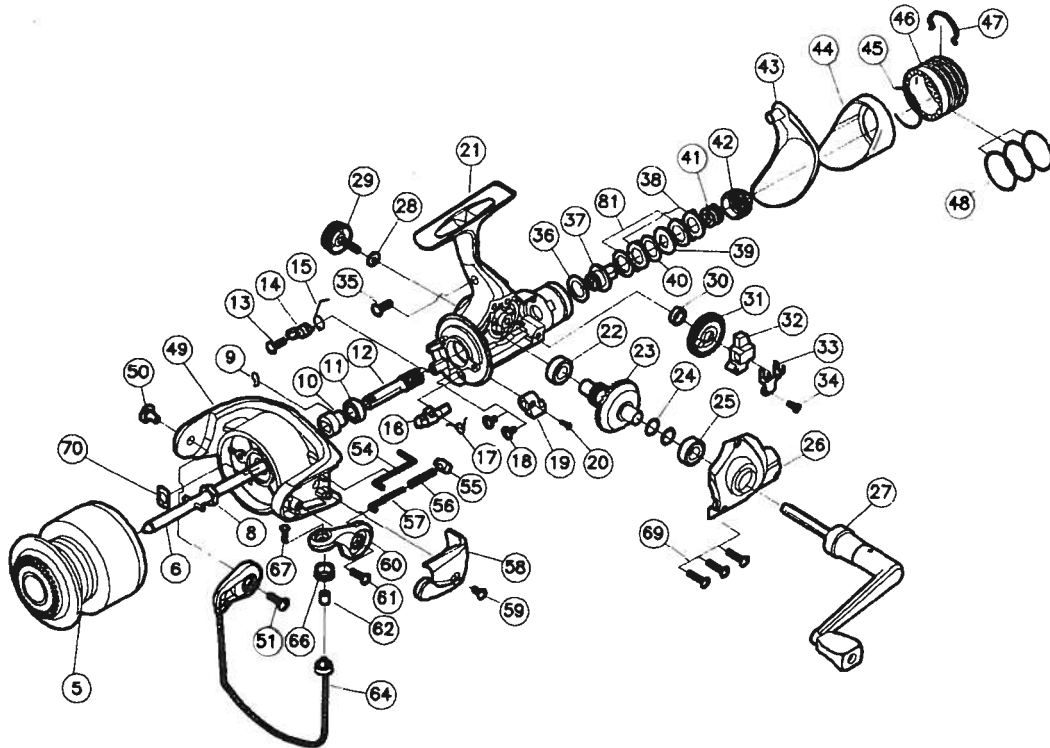

# SWEEPFIRE 1550

Key No.	Parts No.	Parts Name
5	W35-0407	SPOOL
6	W00-5101	MAIN SHAFT
8	W00-4801	ROTOR NUT
9	W35-1102	A/R PAWL SPRING A
10	W35-1202	SPRING HOLDER
11	W00-2801	BALL BEARING
12	W35-1301	PINION GEAR
13	W35-1601	A/R PAWL SCREW
14	W35-1801	A/R PAWL
15	W35-2301	A/R PAWL SPRING
16	W35-2701	A/R CAM
17	W00-2401	A/R CAM SPRING
18	W00-3101	BALL BEARING SCREW
19	W00-2101	A/R LEVER
20	W00-2201	A/R LEVER SCREW
21	W35-3105	BODY
22	W00-1801	DRIVE GEAR BUSHING
23	W00-1901	DRIVE GEAR
24	W00-2001	DRIVE GEAR WASHER
25	W00-1801	SIDE COVER BUSHING
26	W35-3335	SIDE COVER
27	W35-3605	HANDLE
28	W00-3901	HANDLE WASHER
29	W35-3905	HANDLE SCREW
30	W35-4001	OSC GEAR COLLAR
31	W00-1401	OSC GEAR
32	W00-1501	OSC SLIDER
33	W00-1601	OSC SLIDER RET
34	W00-1701	OSC SLIDER RET PLT SCREW
35	W35-4102	REAR COVER SCREW
36	W00-0201	DRAG WASHER A

Key No.	Parts No.	Parts Name
37	W00-0301	CLICK GEAR
38	W00-0501	EARED WASHER
39	W00-0601	KEY WASHER
40	W00-0401	DRAG WASHER B
41	W00-0701	DRAG COIL SPRING
42	W35-4201	DRAG SCREW
43	W35-4302	REAR COVER A
44	W35-4602	REAR COVER B
45	W35-4901	REAR COVER RET
46	W35-5002	DRAG KNOB
47	W35-5301	DRAG KNOB RET
48	W35-5401	O RING
49	W35-5506	ROTOR
50	W35-5901	BAIL HOLDER NUT
51	W35-6001	BAIL HOLDER SCREW
54	W35-6101	BAIL TRIP LEVER
55	W35-6201	BAIL SPRING HOLDER
56	W35-6301	BAIL SPRING
57	W35-6401	BAIL SPRING SHAFT
58	W35-6501	BAIL TRIP COVER
59	W00-4601	BAIL TRIP COVER SCREW
60	W35-6606	BAIL ARM
61	W00-5701	BAIL ARM SCREW
62	W00-5401	LINE ROLLER COLLAR
64	W35-7007	BAIL
66	W35-7403	LINE ROLLER
67	W00-5501	LINE ROLLER SCREW
69	W00-3801	SIDE COVER SCREW
70	W00-4901	ROTOR NUT HOLD PLT
81	W35-8701	DRAG WASHER C