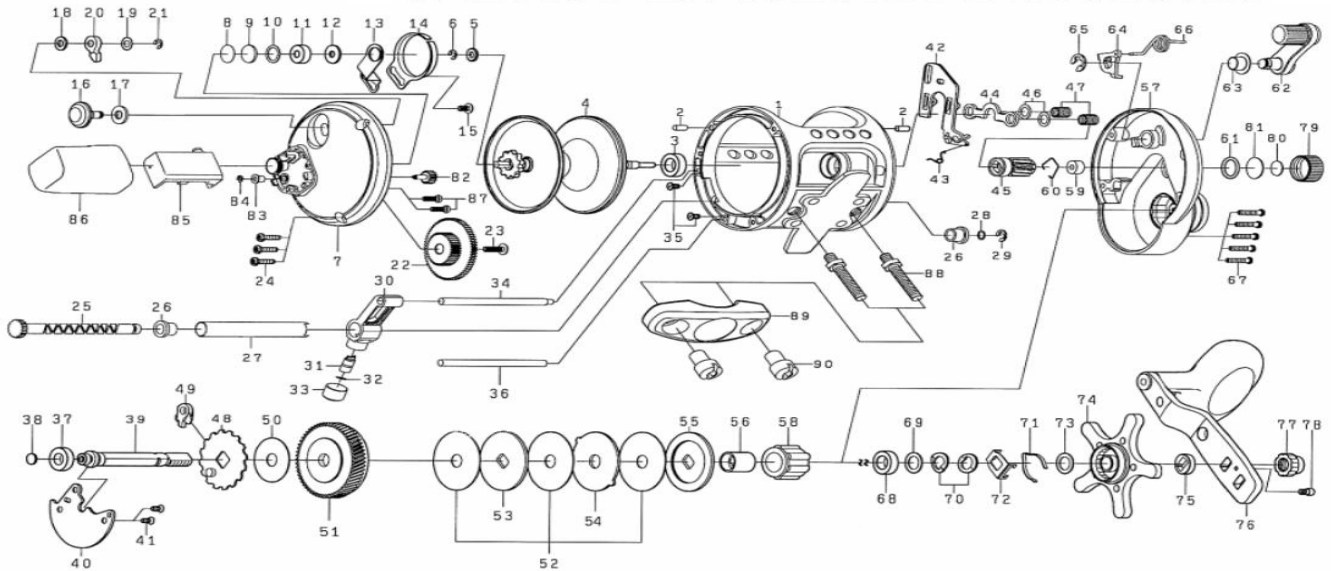

Please order by parts number, not key number
 Veuillez indiquer le numéro de la pièce (Non "Key" No.)

CONVENTIONAL REEL

SALTIST LW40LCHA·LW50LCHA

Key No.	Parts No.	Parts Name
1	E62-7401	Frame assembly
2	G21-1701	Pin
3	G42-7201	Ball bearing (A)
4	E65-5001	Spool assembly
5	E65-8701	Spool gear
6	320-1402	Retainer (A)
7	E65-7701	Left side plate
8	G27-6300	Washer (O)
9	G21-2401	Washer (A)
10	F95-6702	Washer (B)
11	G42-7701	Ball bearing (B)
12	E61-0501	Washer (C)
13	E62-8601	Click spring retainer
14	E61-0601	Click spring
15	G99-8401	Screw (A)
16	E63-4202	Click button
17	E61-7301	Washer (D)
18	E61-7401	Washer (E)
19	373-1600	Washer (F)
20	E61-1001	Click pawl
21	320-1402	Retainer (B)
22	E65-3501	Idle gear
23	E45-4003	Screw (B)
24	E62-7202	Screw (C)
25	E62-9001	Worm shaft assembly
26	E57-3601	Worm shaft bush
27	E62-9401	Level wind guard
28	E62-9301	Washer (G)
29	320-7601	Retainer (C)
30	E57-3102	Line guide assembly
31	E57-4001	Line guide pawl
32	F95-0200	Washer (H)
33	E57-4102	Pawl cap
34	E62-9902	Stabilizer bar (A)
35	352-0601	Screw (D)
36	E63-0102	Stabilizer bar (B)
37	G27-9601	Ball bearing (C)
38	F73-3501	Washer (I)
39	E63-0201	Drive shaft
40	G60-3602	Drive shaft retainer
41	G21-2901	Screw (E)
42	E65-3601	Yoke plate
43	E65-5501	Spring (A)
44	G60-3802	Yoke
45	E61-1301	Pinion gear
46	E61-5101	Washer (J)
47	F93-5201	Spring (B)
48	E65-4001	Anti-reverse ratchet
49	E64-3501	Anti-reverse pawl
50	G60-4001	Washer (K)