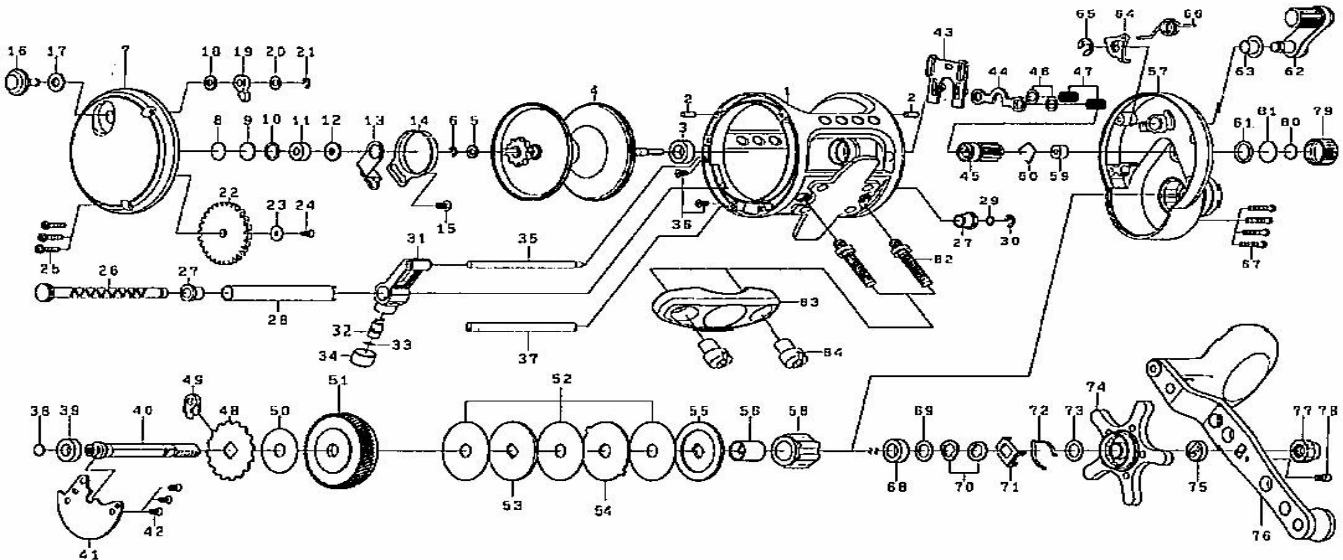

Please order by parts number, not key number
 Veuillez indiquer le numéro de la pièce (Non "Key" No.)

CONVENTIONAL REEL

SALTIST LW20HA·LW30HA

Key No.	Parts No.	Parts Name
1	E63-4701	Frame assembly
2	G21-1701	Pin
3	G42-7201	Ball bearing (A)
4	E63-4901	Spool assembly
5	E62-8201	Spool gear
6	320-1402	Spool gear retainer
7	E63-5101	Left side plate
8	G27-6300	Bearing washer (A)
9	G21-2401	Bearing washer (B)
10	F95-6702	Bearing washer (C)
11	G42-7701	Ball bearing (B)
12	E61-0501	Bearing washer (D)
13	E63-5201	Click spring retainer
14	E62-4601	Click spring
15	351-7701	Click spring screw
16	E63-5301	Click button
17	E61-7301	Click button washer (A)
18	E61-7401	Click button washer (B)
19	E62-4801	Click pawl
20	373-1600	Click button washer (C)
21	320-1402	Click pawl retainer
22	E63-5401	Idle gear
23	375-3005	Idle gear washer
24	E45-4003	Idle gear screw
25	E62-7202	Left side plate screw
26	E63-5501	Worm shaft assembly
27	E57-3601	Worm shaft bush
28	E63-5701	Level wind guard
29	E62-9301	Worm shaft washer
30	320-7601	Worm shaft retainer
31	E57-3101	Line guide assembly
32	E57-4001	Line guide pawl
33	F95-0200	Line guide washer
34	E57-4101	Pawl cap
35	E63-5801	Stabilizer bar (A)
36	352-0601	Stabilizer bar screw
37	E63-5901	Stabilizer bar (B)
38	F73-3501	Drive shaft washer (A)
39	G27-9601	Ball bearing (C)
40	E63-6001	Drive shaft
41	E62-2601	Drive shaft retainer
42	G21-2901	Drive shaft retainer screw
43	E63-6101	Yoke plate
44	E62-4901	Yoke
45	E62-2801	Pinion gear
46	E61-5101	Yoke washer
47	F93-5201	Yoke spring