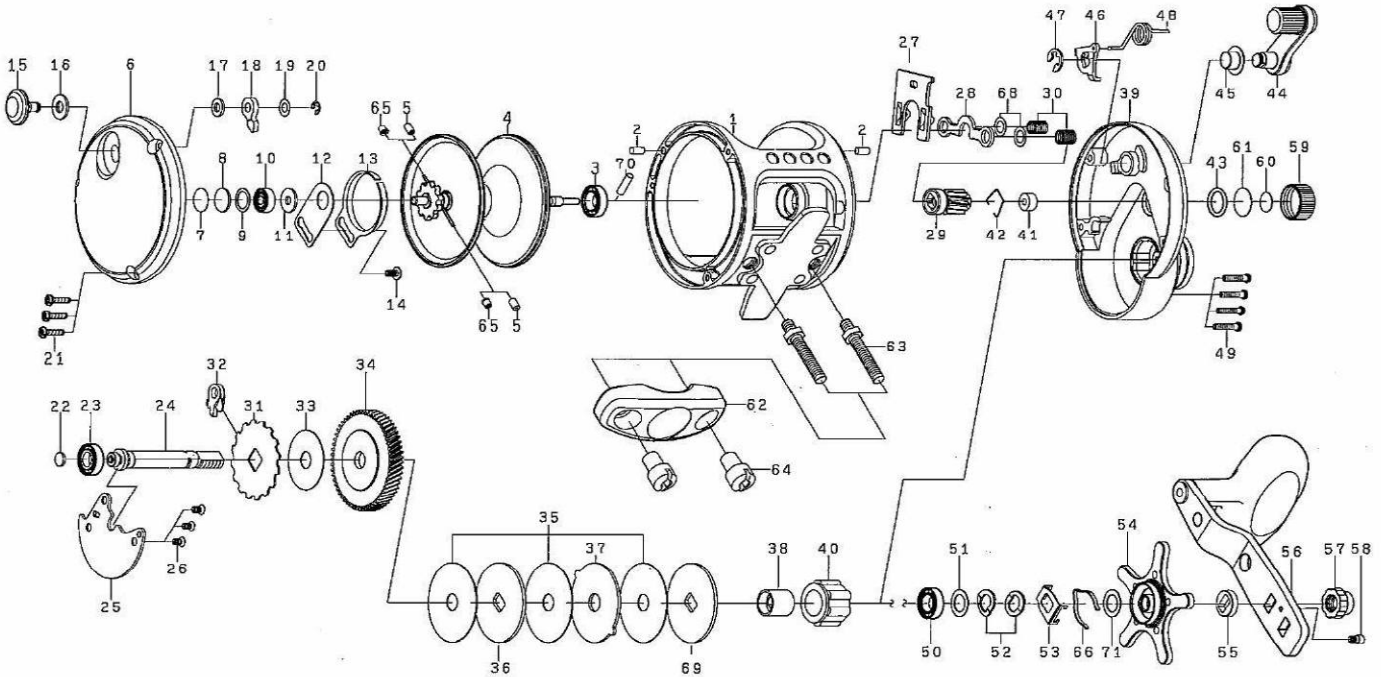

# CONVENTIONAL REEL **SALTIST BG20H·BG30H**

Key No.	Parts No.	Parts Name
1	E66-0001	Frame assembly
2	G21-1701	Pin
3	G42-7201	Ball bearing (A)
5	B35-2701	Brake collar (A)
6	E62-2302	Left side plate
7	G27-6300	Bearing washer (A)
8	G21-2401	Bearing washer (B)
9	F95-6702	Bearing washer (C)
10	G42-7701	Ball bearing (B)
11	E61-0501	Bearing washer (D)
12	E62-5601	Click spring retainer
13	E62-4601	Click spring
14	351-7701	Click spring screw
15	E62-4701	Click button
16	E61-7301	Click button washer (A)
17	E61-7401	Click button washer (B)
18	E62-4801	Click pawl
19	373-1600	Click button washer (C)
20	320-1402	Click pawl retainer
21	E62-7203	Left side plate screw
22	F73-3501	Drive shaft washer
23	G27-9601	Ball bearing (C)
24	E66-0501	Drive shaft
25	E62-2601	Drive shaft retainer
26	G21-2901	Drive shaft retainer screw
27	E62-2702	Yoke plate
28	E62-4901	Yoke
29	E66-0601	Pinion gear
30	F93-5201	Yoke spring
31	E62-5001	Ant-reverse ratchet
32	E48-9001	Ant-reverse pawl
33	E62-5101	Drag washer (A)
34	E62-2901	Drive gear
35	E62-3003	Drag washer (B)
36	E62-3101	Key washer
37	E62-3201	Eared washer
38	E61-0701	Collar
39	E66-2201	Right side plate
40	F55-2703	Handle metal
41	E60-8801	Bushing