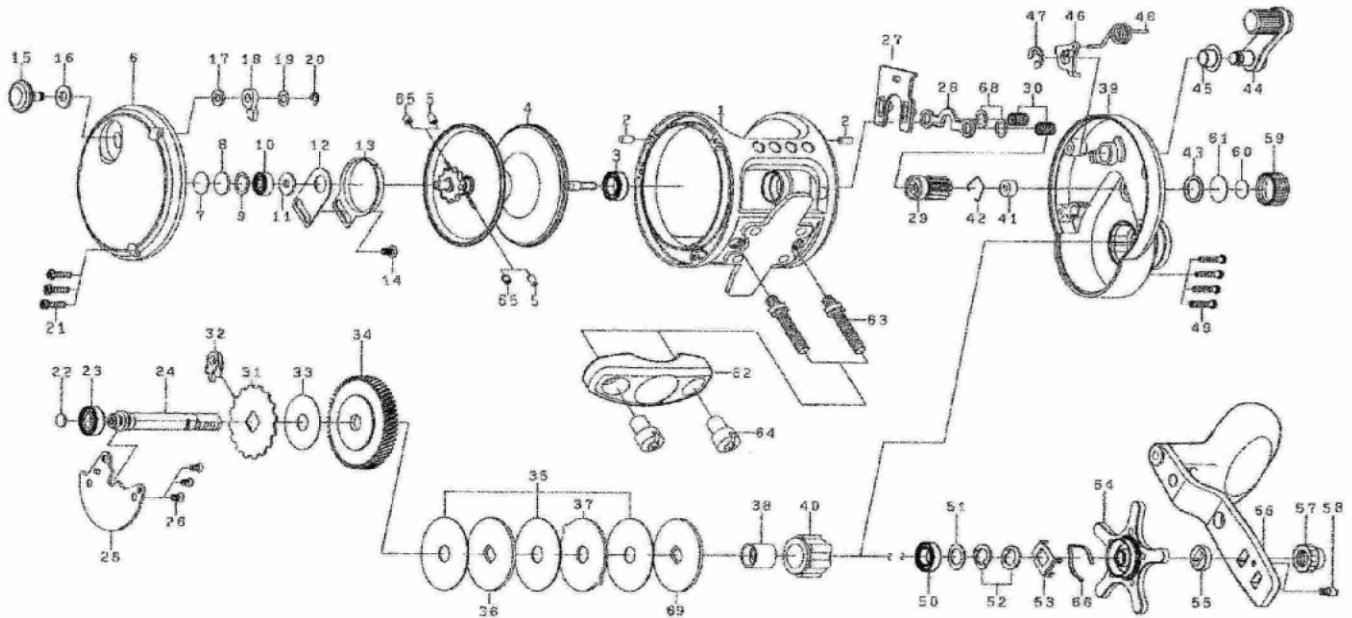

SALTIST 20H-30H

Please order by parts number, not key number
Veuillez indiquer le numéro de la pièce (Non "Key" No.)

Key No.	Parts No.	Parts Name
1	E62-6201	Frame assembly
2	G21-1701	Pin
3	G42-7201	Ball bearing (A)
4	E62-6301	Spool assembly
5	B35-2701	Brake collar (A)
6	E62-2301	Left side plate
7	G27-6300	Bearing washer (A)
6	G21-2401	Bearing washer (B)
9	F95-6702	Bearing washer (C)
10	G42-7701	Ball bearing (B)
11	E61-0501	Bearing washer (D)
12	E62-5601	Click spring retainer
13	E62-4601	Click spring
14	351-7701	Click spring screw
15	E62-4701	Click button
16	E61-7301	Click button washer (A)
17	E61-7401	Click button washer (B)
18	E62-4801	Click pawl
19	373-1600	Click button washer (C)
20	320-1402	Click pawl retainer
21	E62-7201	Left side plate screw
22	F73-3501	Drive shaft washer
23	E61-1201	Ball bearing (D)
24	E62-2501	Drive shaft
25	E62-2601	Drive shaft retainer
26	G21-2901	Drive shaft retainer screw
27	E62-2701	Yoke plate
28	E62-4901	Yoke
29	E62-2801	Pinion gear
30	F93-5201	Yoke spring
31	E62-5001	Anti-reverse ratchet
32	E48-9001	Anil-reverse pawl
33	E62-5101	Drag washer (B)
34	E62-2901	Drive gear
35	E62-3001	Drag washer (A)
36	E62-3101	Key washer
37	E62-3201	Eared washer