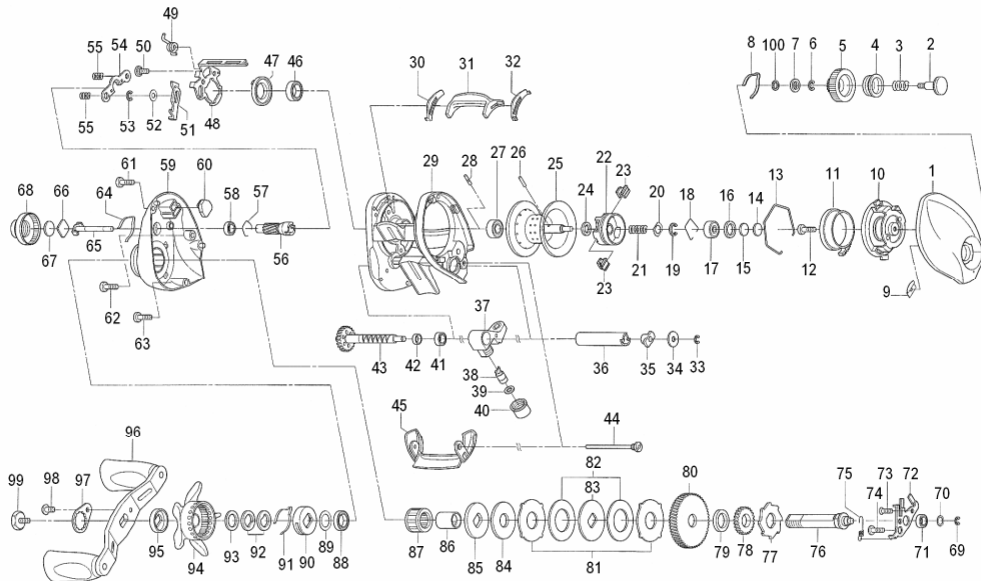

# STEEZ 103HLA

Please order by parts number, not key number

Key No.	Parts No.	Parts Name	Key No.	Parts No.	Parts Name
1	G81-4301	R/S PLT	56	G89-7401	PINION GEAR
2	F57-7901	SET PLT SCREW	57	E21-9701	BEARING RET B
3	E16-7101	SET PLT SPRING	58	G46-6202	BALL BEARING D
4	F77-0704	BRAKE DIAL WASHER A	59	G89-7301	L/S PLT
5	G75-7402	BRAKE ADJ KNOB	60	G26-2301	CLUTCH CAM PLT B
6	B33-9801	BRAKE DIAL RET A	61	G04-0814	L/S PLT SCREW A
7	F63-7701	BRAKE DIAL WASHER B	62	G04-0815	L/S PLT SCREW B
8	F05-1701	BRAKE CLICK SPRING	63	G04-0801	L/S PLT SCREW C
9	F61-3401	BRAKE DIAL RET B	64	F26-2701	CLICK LEAF SPRING A
10	G81-4501	RIGHT SET PLT	65	G01-5501	PINION SHAFT
11	G75-7701	MAGNET HOLDER	66	B17-5401	SPOOL ADJ CAP METAL
12	351-0906	RIGHT SET PLT SCREW	67	B17-5503	RUBBER WASHER
13	G75-7801	MAGNET HOLDER RET	68	G77-4701	CAST CONTROL CAP
14	375-7404	SPACER A	69	320-5901	DRIVE SHAFT RET A
15	375-7411	SPACER B	70	G35-5203	DRIVE SHAFT WASHER
16	G18-5101	SPACER C	71	G46-6202	BALL BEARING E
17	G51-1503	BALL BEARING A	72	G81-3801	DRIVE SHAFT RET B
18	F03-2201	BEARING RET A	73	E13-4503	CLUTCH LEVER SCREW
19-28	Z01-7768	SPOOL	74	G87-5801	DRIVE SHAFT RET B SCREW
29	G81-3402	FRAME	75	G75-5401	CLUTCH TRIP PLT SPRING
30	G75-4401	CLUTCH LEVER PLT A	76	G75-5001	DRIVE SHAFT
31	G75-4501	CLUTCH LEVER	77	G75-6001	A/R RATCHET
32	G75-4301	CLUTCH LEVER PLT B	78	G75-6101	DRIVE GEAR A
33	320-5901	WORM SHAFT RET	79	G87-8301	DRIVE GEAR WASHER
34	F65-5501	WORM SHAFT WASHER	80	G81-4101	DRIVE GEAR B
35	B71-5601	WORM SHAFT HOLDER	81	F79-6102	EARED WASHER
36	F83-6502	LEVEL WIND GUARD	82	G42-8501	DRAG WASHER A
37	G75-5701	LINE GUIDE	83	F79-6303	KEY WASHER A
38	121-4212	LINE GUIDE PAWL	84	G45-5801	DRAG WASHER B
39	373-1303	LINE GUIDE WASHER	85	B36-0306	KEY WASHER B
40	F40-2801	PAWL CAP	86	G01-1401	GEAR SHAFT COLLAR
41	G46-6202	BALL BEARING B	87	G81-9801	ROLLER CLUTCH
42	G01-0701	WORM SHAFT COLLAR	88	G75-6301	BALL BEARING F
43	G85-0901	WORM SHAFT	89	B55-3801	BEARING WASHER
44	G35-8702	STABILIZER BAR	90	F02-8201	CLICK LEAF SPRING HOLDER
45	G75-6802	FRONT PLT	91	F03-2401	CLICK LEAF SPRING B
46	G52-0503	BALL BEARING C	92	150-8901	SPRING WASHER
47	G51-7301	CLUTCH CAM	93	373-7810	SPACING SLEEVE
48	G81-3601	CLUTCH CAM PLT A	94	G77-5102	STAR DRAG
49	G81-3901	CLUTCH CAM SPRING	95	F85-0401	HANDLE COLLAR
50	G00-9701	CLUTCH CAM SCREW	96	G89-7201	HANDLE
51	G81-3701	CLUTCH TRIP PLT	97	G77-9201	HANDLE NUT PLT
52	G53-9401	CLUTCH TRIP PLT WASHER	98	G83-5501	HANDLE NUT PLT SCREW
53	320-5901	CLUTCH TRIP PLT RET	99	G77-9101	HANDLE SCREW
54	G35-7901	YOKE	100	375-4104	BRAKE DIAL WASHER C
55	G35-8001	YOKE SPRING			