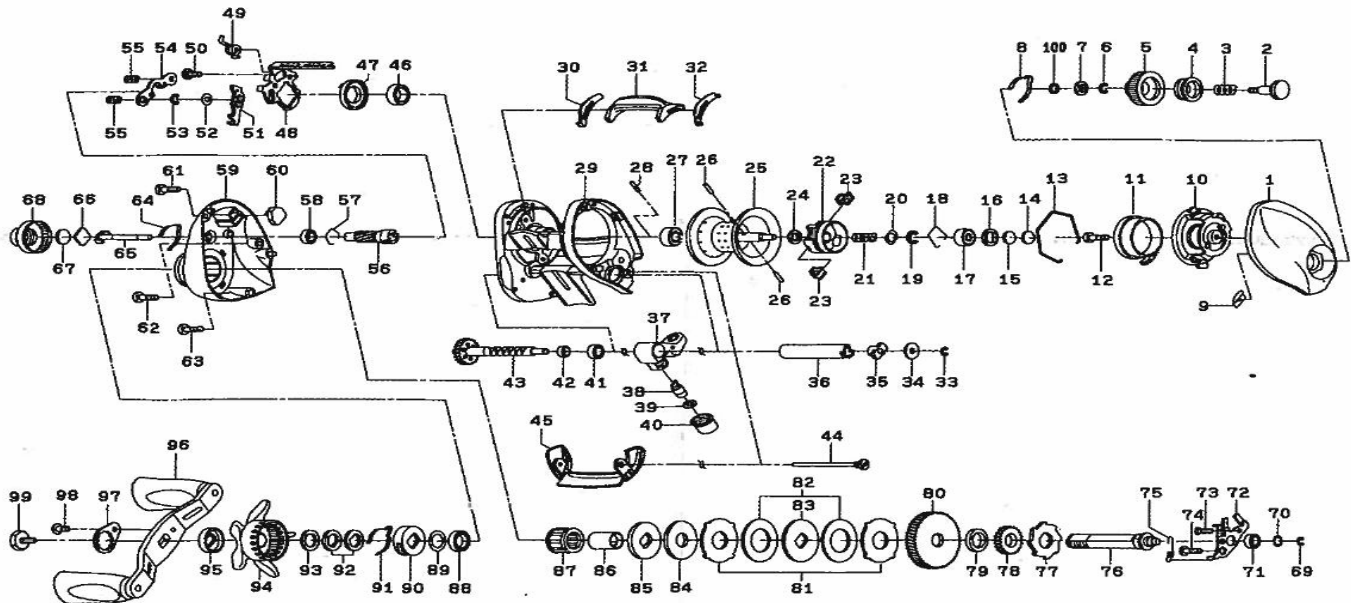

Please order by parts number, not key number
 Veuillez indiquer le numéro de la pièce.

STEEZ 100HLA

Key No.	Parts No.	Parts Name	Key No.	Parts No.	Parts Name
1	G81-4301	Right side plate	56	G89-7401	Pinion gear
2	F57-7901	Set plate screw	57	E21-9701	Bearing retainer (B)
3	E16-7101	Set plate spring	58	G46-6202	Ball bearing (D)
4	F77-0704	Brake dial washer (A)	59	H03-2101	Left side plate
5	G75-7402	Brake adjusting knob	60	G26-2301	Clutch cam plate (B)
6	B33-9801	Brake dial retainer (A)	61	G04-0814	Left side plate screw (A)
7	F63-7701	Brake dial washer (B)	62	G04-0815	Left side plate screw (B)
8	F05-1701	Brake click spring	63	G04-0801	Left side plate screw (C)
9	F61-3401	Brake dial retainer (B)	64	F26-2701	Click leaf spring (A)
10	G81-4501	Right set plate	65	G01-5501	Pinion shaft
11	G75-7701	Magnet holder	66	B17-5401	Spacer (F)
12	351-0906	Right set plate screw	67	B17-5503	Spacer (G)
13	G75-7801	Magnet holder retainer	68	G77-4701	Cast control cap
14	375-7404	Spacer (A)	69	320-5901	Retainer (B)
15	375-7411	Spacer (B)	70	G75-5203	Washer (B)
16	G18-5101	Spacer (C)	71	G46-6202	Ball bearing (E)
17	G51-1503	Ball bearing (A)	72	G81-3801	Drive shaft retainer
18	F03-2201	Bearing retainer (A)	73	E13-4503	Drive shaft retainer screw (A)
19-28	Z01-8300	Spool assembly	74	G87-5801	Drive shaft retainer screw (B)
29	G81-3402	Frame assembly	75	G75-5401	Clutch trip plate spring
30	G75-4401	Spacer (D)	75	G75-5002	Drive shaft
31	G75-4601	Clutch lever	77	G75-6001	Clutch wheel
32	G75-4301	Spacer (E)	78	G75-6101	Drive gear (A)
33	320-5901	Worm shaft retainer	79	G87-8301	Drive shaft washer
34	F65-5501	Worm shaft washer	80	G81-4101	Drive gear (B)
35	B71-5601	Worm shaft holder (A)	81	F79-6102	Eared washer
36	F83-6502	Level wind guard	82	H03-2901	Drag washer (A)
37	G75-5701	Line guide	83	F79-6303	Key washer (A)
38	121-4212	Line guide pawl	84	H03-3001	Drag washer (B)
39	373-1300	Line guide washer	85	B36-0306	Key washer (B)
40	F40-2801	Pawl cap	86	G01-1401	Gear shaft collar
41	G46-6202	Ball bearing (B)	87	G81-9801	Roller clutch
42	G01-0701	Worm shaft holder (B)	88	G75-6301	Ball bearing (F)
43	G85-0901	Worm shaft assembly	89	B55-3801	Bearing washer
44	G35-8703	Stabilizer bar	90	F02-8201	Click leaf spring holder
45	G81-4202	Front plate	91	F03-2401	Click leaf spring (B)
46	G43-1004	Ball bearing (C)	92	150-8901	Drag spring washer
47	G51-7301	Clutch cam	93	373-7810	Spacing sleeve
48	G81-3601	Clutch cam plate (A)	94	G77-5102	Star drag
49	G81-3901	Clutch cam spring	95	F85-0401	Handle collar
50	G00-9701	Clutch cam screw	96	H03-2001	Handle assembly
51	G81-3701	Clutch trip plate	97	040-3208	Handle nut plate
52	G53-9401	Washer (A)	98	G83-5501	Handle nut plate screw
53	320-5901	Retainer (A)	99	G77-9101	Handle screw
54	G51-7801	Yoke	100	375-4104	Brake dial washer (C)
55	G35-8001	Yoke spring			