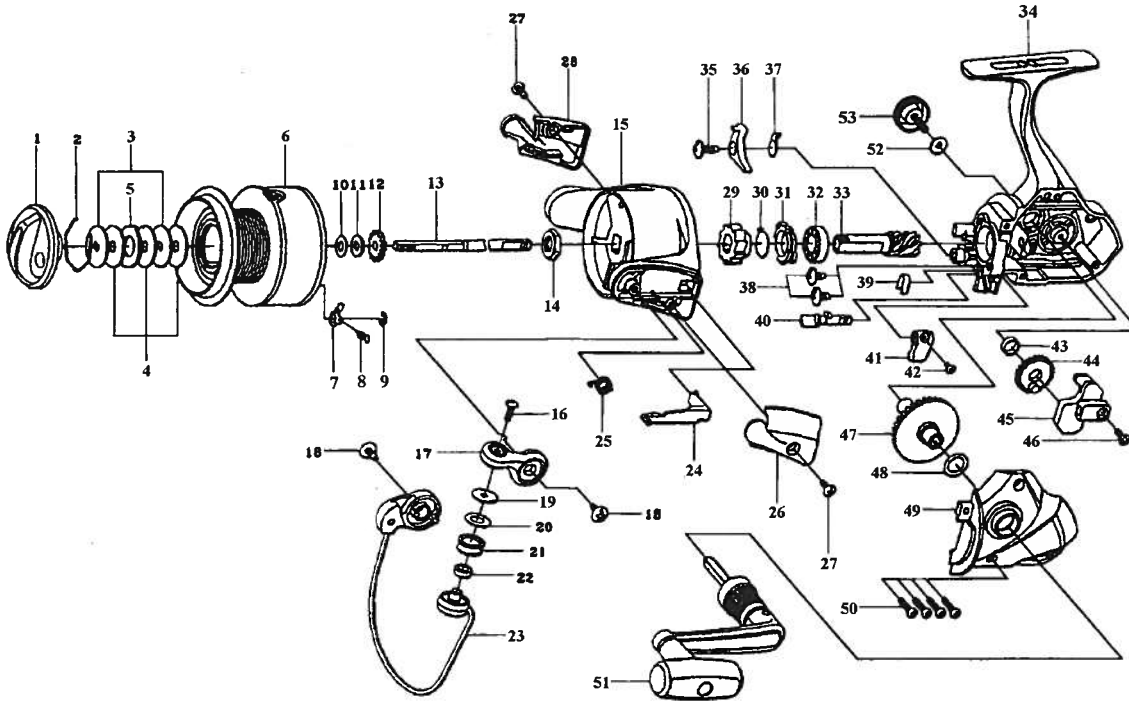

# SPINSTAR-X3500C / 4000C

Key No.	Parts No.	Parts Name
2-9	G07-1101	SPOOL
1	F32-9507	DRAG KNOB
2	171-7701	DRAG WASHER RET
3	F09-4901	KEY WASHER
4	E13-6003	DRAG WASHER
5	373-3603	EARED WASHER
7	B07-5304	CLICK PAWL
8	E40-3101	CLICK SPRING
9	320-5901	CLICK RET
10	F09-4800	SPOOL WASHER A
11	F09-4701	SPOOL WASHER B
12	E46-2701	CLICK GEAR
13	F99-2301	MAIN SHAFT
14	340-6602	ROTOR NUT
15	F31-3907	ROTOR
16	B67-9304	LINE ROLLER SCREW
17	F61-9203	BAIL ARM
18	B84-2102	BAIL HOLDER SCREW
19	F44-6302	ROLLER COLLAR
20	F44-6202	LINE ROLLER WASHER
21	F45-4901	LINE ROLLER
22	F47-3401	LINE ROLLER BUSHING
23	F99-2702	BAIL
24	E46-2101	BAIL TRIP LEVER
25	F12-8901	BAIL SPRING
26	F31-4321	BAIL SPRING COVER
27	E36-4202	BAIL HOLDER COVER SCREW
28	F31-4407	BAIL HOLDER COVER
29	F31-9801	A/R RATCHET
30	F20-1101	A/R PAWL SPRING B
31	F20-1001	A/R COLLAR

Key No.	Parts No.	Parts Name
32	L03-6502	BALL BEARING
33	E52-0101	PINION GEAR
34	G07-0901	BODY
35	E00-7101	A/R PAWL SCREW
36	F19-9901	A/R PAWL
37	F19-9801	A/R PAWL SPRING
38	E03-7801	BEARING RET SCREW
39	F19-5201	A/R CAM SPRING
40	F98-9301	A/R CAM
41	F98-9202	A/R LEVER
42	F98-9401	A/R LEVER SCREW
43	F13-1601	OSC GEAR COLLAR
44	G18-9301	OSC GEAR
45	F99-2201	OSC SLIDER
46	352-1505	OSC SLIDER SCREW
47	E52-0201	DRIVE GEAR
48	373-7808	DRIVE GEAR WASHER
49	F99-3403	SIDE COVER
50	E15-8602	SIDE COVER SCREW
51	G07-1001	HANDLE
52	F02-0201	HANDLE WASHER
53	B92-5012	HANDLE SCREW

### X4000C Special Parts

Key No.	Parts No.	Parts Name
2-9	G07-1301	SPOOL
15	F31-4207	ROTOR
23	F99-4002	BAIL
24	E46-3101	BAIL TRIP LEVER
34	G07-0902	BODY
49	F99-3404	SIDE COVER