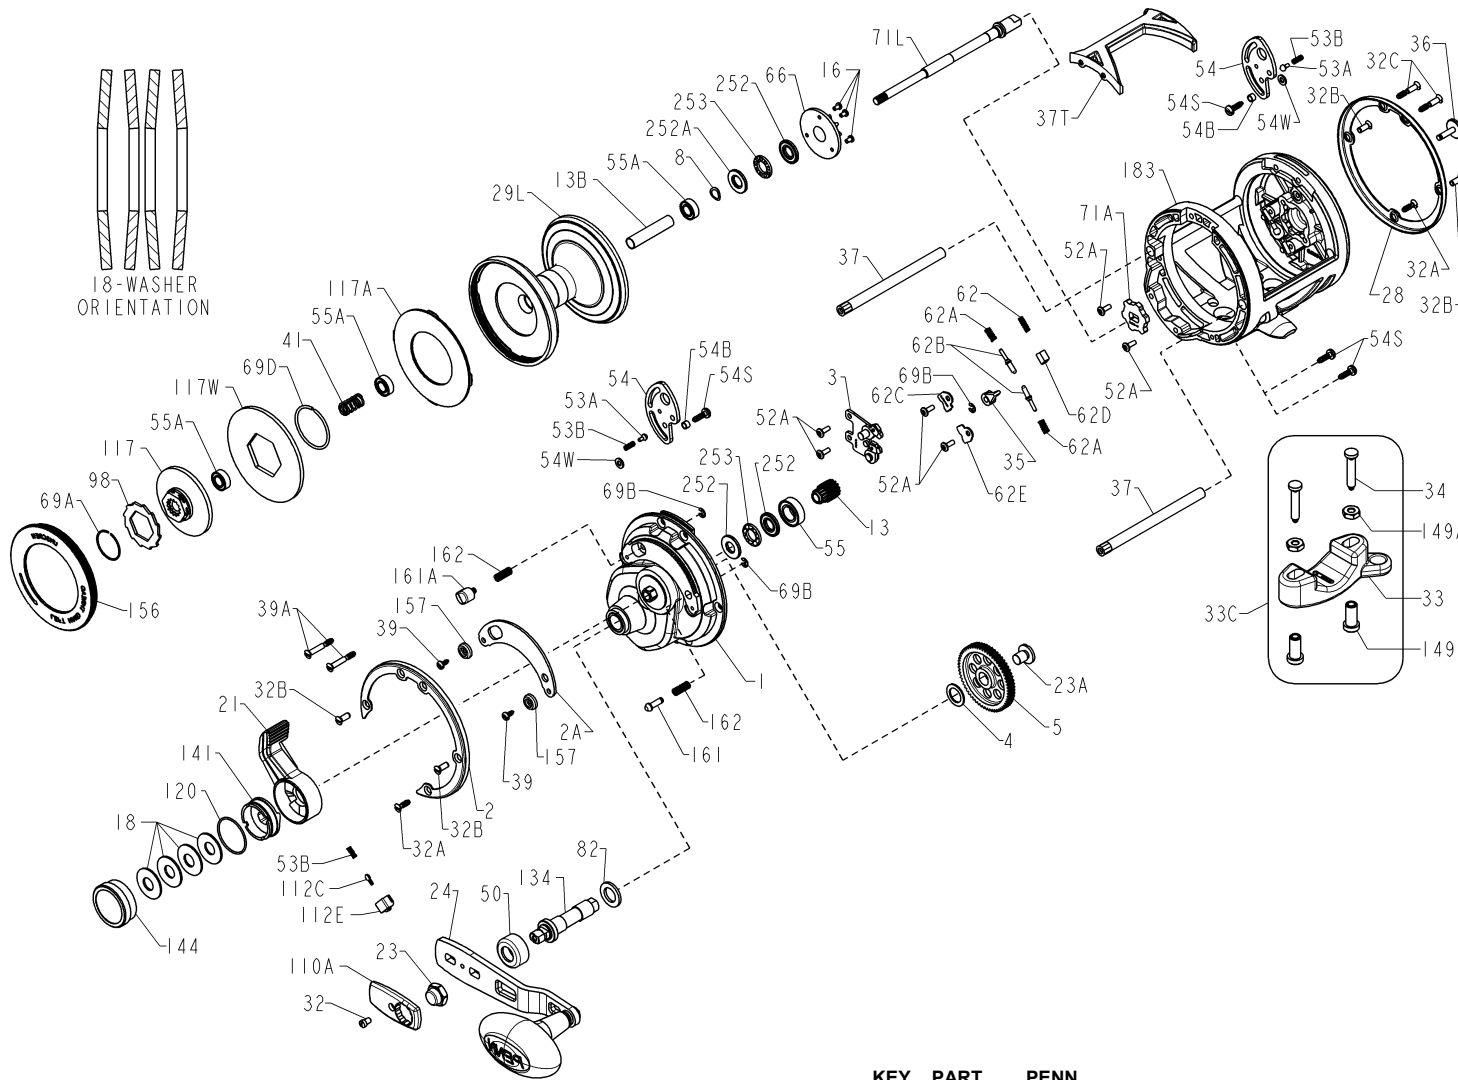

PARTS LIST FOR MODEL SQL60LDLH

REEL ASM NO 1238642

KEY NO.	PART NO.	PENN STYLE NO.	DESCRIPTION
21	1260194	21-60SLDLH	Lever- LH Drag
23	1229462	23-TRQ40	Nut, Handle
23A	1181930	23-6CH	Screw, Main Gear
24	1229501	24-TRQ40	Assembly, Handle
28	1239357	28-50SLD	Ring, Left Side
29L	1260196	29L-60SLDLH	Spool- LH
32	1182708	32-15	Screw, Handle Lock
32A	1238924	32-30SLD	Screw (2 Req)
32B	1182722	32-310	Screw (4 Req)
32C	1239359	32-50SLD	Screw (2 Req)
33	1197532	33-114H2	Rod Clamp
33C	1197534	33C-114H2	Rod Clamp Kit
34	1182786	34-16VS	Screw, Rod Clamp (2 Req)
35	1238939	35-30SLD	Tongue, Click
36	1238940	36-30SLD	Button, Click
37	1239426	37-60SLD	Bar, Spacer (2 Req)
37T	1239427	37T-60SLD	Bar, Top Spacer
39	1238942	39-30SLD	Screw, Thread Cutting (2 Req)
39A	1239362	39-50SLD	Screw (2 Req)
41	1238943	41-30SLD	Spring
50	1238944	50-30SLD	Shield, Gear Stud
52A	1183843	52A-260	Screw (6 Req)
53A	1183846	53A-5600	Pin, Lug Locating (2 Req)
53B	1183848	53B-5600	Spring, Lug (2) & Drag Click (1)
54	1239363	54-50SLD	Lug, Harness (2 Req)
54B	1239364	54B-50SLD	Bushing, Lug (2 Req)
54S	1238946	54S-50SLD	Screw, Thread Cutting (4 Req)
54W	1239365	54W-50SLD	Washer, Lug (2 Req)
55	1239366	55-50SLD	Bearing (17x9x5)
55A	1238912	55A-50SLD	Bearing (12x6x4) (3 Req)
62	1236596	62-TRQ40	Spring
62A	1184033	62A-310	Spring (2 Req)
62B	1184037	62B-525	Pin, Click (2 Req)
62C	1238914	62C-30SLD	Plate, Click Retaining
62D	1230189	62A-TRQ40	Block, Click Button Locator
62E	1184041	62C-321LH	Plate, Click Retaining
66	1238915	66-30SLD	Ratchet, Click
69A	1238916	69A-30SLD	Ring, Retaining, Round
69B	1184125	69B-50	Ring, Retaining, "E" (3 Req)
69D	1239369	69D-50SLD	Ring, Retaining, Round
71A	1239370	71A-50SLD	Plate, Spindle Locking
71L	1239428	71L-60SLD	Spindle
82	1184220	82-25	Washer
98	1238980	98-30SLD	Ratchet
110A	1238983	110A-30SLD	Plate, Handle Nut Locking
112C	1238984	112C-30SLD	Pin, Click
112E	1238985	112E-30SLD	Housing, Lever Click
117	1239375	117-50SLD-1	Drive Plate
117A	1239402	117A-50SLD	Drag Washer, Assembly
117W	1239406	117W-50SLD	Drag Washer, Metal
120	1239407	120-50SLD	O-Ring
134	1239408	134-50SLD	Gear Stud
141	1260198	141-60SLDLH	Follower- LH Cam
144	1239414	144-50SLD	Knob, Preset
149	1184702	149-45	Rod Clamp Nut (2 Req)
149A	1184706	149-200	Nut, Hex (2 Req)
156	1260200	156-60SLDLH	Cover- LH Drag
157	1239002	157-30SLD	Bushing, Quadrant (2 Req)
161	1239011	161-30SLD	Button, Free Spool
161A	1184787	161-40	Button Asm., Strike
162	1184795	162-50	Spring (2 Req)
183	1260202	183-60SLDLH	Frame Asm- LH
252	1257835	252-50SLD	Washer, Thrust (3 Req)
252A	1257836	252A-50SLD	Washer, C'bore Thrust
253	1257837	253-50SLD	Asm, Ball & Cage (2 Req)