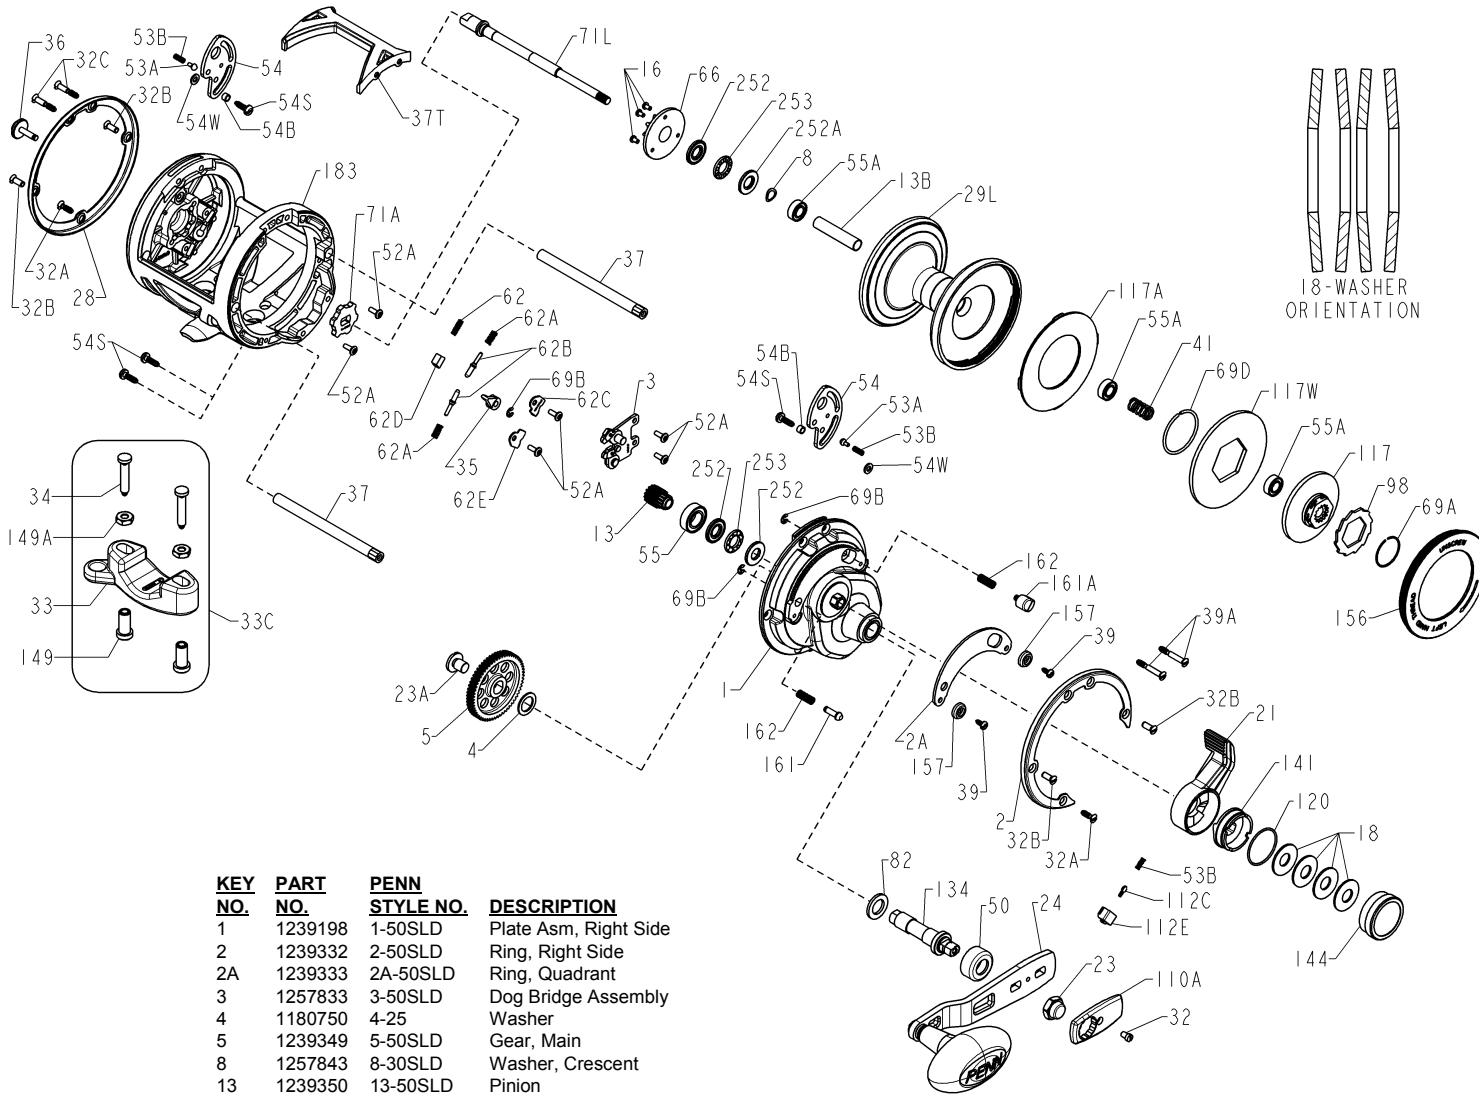

PARTS LIST FOR MODEL SQL50LD & SQL60LD

REELASM NO 1206095 & 1206096

KEY NO.	PART NO.	PENN STYLE NO.	DESCRIPTION
1	1239198	1-50SLD	Plate Asm, Right Side
2	1239332	2-50SLD	Ring, Right Side
2A	1239333	2A-50SLD	Ring, Quadrant
3	1257833	3-50SLD	Dog Bridge Assembly
4	1180750	4-25	Washer
5	1239349	5-50SLD	Gear, Main
8	1257843	8-30SLD	Washer, Crescent
13	1239350	13-50SLD	Pinion
13B	1257834	13B-50SLD	Sleeve, Spindle (50)
13B	1257838	13B-60SLD	Sleeve, Spindle (60)
16	1181587	16-975LD	Screw (3 Req)
18	1239352	18-50SLD	Washer, (50) (4 Req)
18	1239425	18-60SLD	Washer, (60) (4 Req)
21	1239353	21-50SLD	Lever, Drag
23	1229462	23-TRQ40	Nut, Handle
23A	1181930	23-6CH	Screw, Main Gear
24	1229501	24-TRQ40	Assembly, Handle
28	1239357	28-50SLD	Ring, Left Side