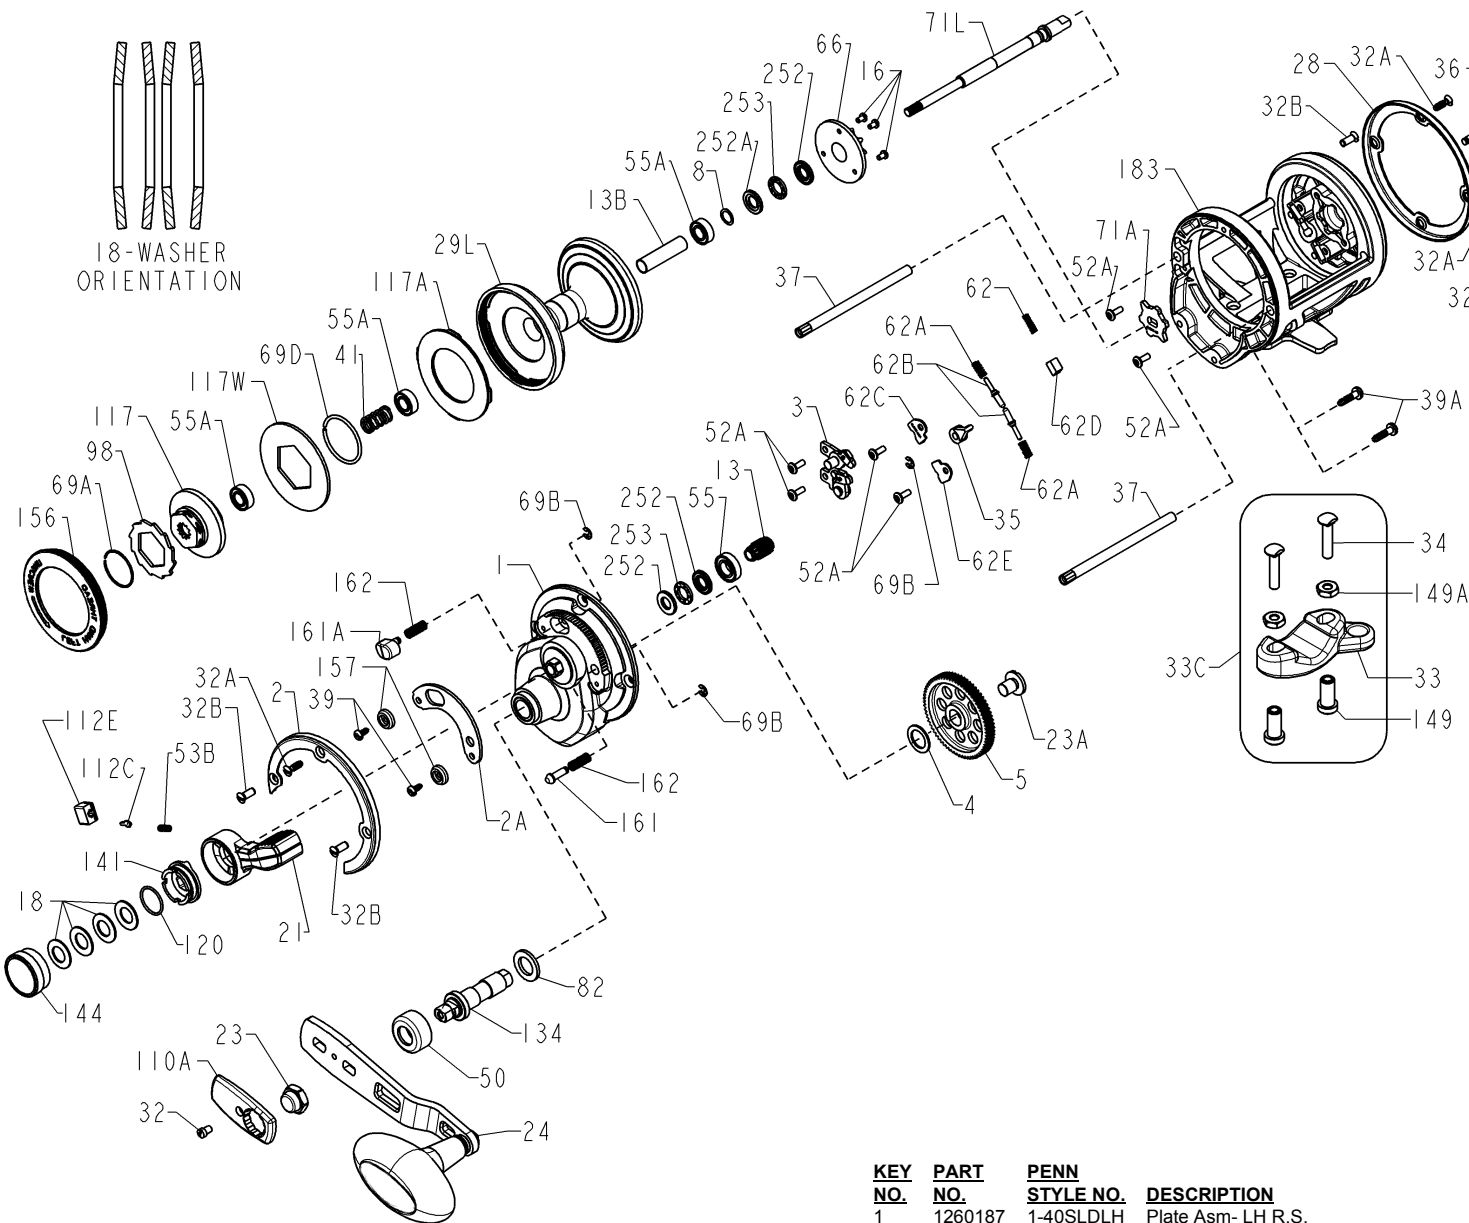

PARTS LIST FOR MODEL SQL40LDLH

REEL ASM NO 1238641

KEY NO.	PART NO.	PENN STYLE NO.	DESCRIPTION
13	1239238	13-40SLD	Pinion
13B	1257816	13B-30SLD	Sleeve, Spindle
16	1181587	16-975LD	Screw (3 Req)
18	1239239	18-40SLD	Washer, Spring (4 Req)
21	1260193	21-40SLDLH	Lever- LH Drag
23	1229462	23-TRQ40	Nut, Handle
23A	1181930	23-6CH	Screw, Main Gear
24	1229501	24-TRQ40	Assembly, Handle
28	1239241	28-40SLD	Ring, Left Side
29L	1260195	29L-40SLDLH	Spool- LH
32	1182708	32-15	Screw, Handle Lock
32A	1238924	32-30SLD	Screw (3 Req)
32B	1182722	32-310	Screw (4 Req)
33	1182754	33-113	Rod Clamp
33C	1238925	33C 30SLD	Kit, Rod Clamp
34	1182788	34-45	Screw, Rod Clamp (2 Req)
35	1238939	35-30SLD	Tongue, Click
36	1238940	36-30SLD	Button, Click
37	1238941	37-30SLD	Bar, Spacer (2 Req)
39	1238942	39-30SLD	Screw (2 Req)
39A	1258668	39A-30SLD	Screw Thread Cutting (2 Req)
41	1238943	41-30SLD	Spring
50	1238944	50-30SLD	Shield, Gear Stud
52A	1183843	52A-260	Screw (6 Req)
53B	1183848	53B-5600	Spring Drag Knob Click
55	1238945	55-30SLD	Bearing (14x7x4)
55A	1238912	55A-50SLD	Bearing (12x6x4) (3 Req)
62	1236596	62-TRQ40	Spring
62A	1184033	62A-310	Spring (2 Req)
62B	1184037	62B-525	Pin, Click (2 Req)
62C	1238914	62C-30SLD	Plate, Click Retaining
62D	1230189	62A-TRQ40	Block, Click Button Locator
62E	1184041	62C-321LH	Plate, Click Retaining
66	1238915	66-30SLD	Ratchet, Click
69A	1238916	69A-30SLD	Ring, Retaining, Round
69B	1184125	69B-50	Ring, Retaining, "E" (3 Req)
69D	1238917	69D-30SLD	Ring, Retaining, Round
71A	1238918	71A-30SLD	Plate, Spindle Locking
71L	1238979	71L-30SLD	Spindle
82	1184220	82-25	Washer
98	1238980	98-30SLD	Ratchet
110A	1238983	110A-30SLD	Plate, Handle Nut Locking
112C	1238984	112C-30SLD	Pin, Click
112E	1238985	112E-30SLD	Housing Lever Click
117	1239245	117-40SLD-1	Drive Plate
117A	1239247	117A-40SLD	Drag Washer, Asm
117W	1239249	117W-40SLD	Drag Washer, Metal
120	1238994	120-30SLD	O-Ring
134	1238995	134-30SLD	Gear Stud
141	1260197	141-40SLDLH	Follower- LH Cam
144	1257831	144-40SLD	Knob, Preset
149	1184702	149-45	Rod Clamp Nut (2 Req)
149A	1184706	149-200	Hex Nut (2 Req)
156	1260199	156-40SLDLH	Cover- LH Drag
157	1239002	157-30SLD	Bushing, Quadrant (2 Req)
161	1239011	161-30SLD	Button, Free Spool
161A	1184787	161-40	Button, Strike
162	1184795	162-50	Spring (2 Req)
183	1260201	183-40SLDLH	Frame Asm- LH
252	1257817	252-30SLD	Washer, Thrust (3 Req)
252A	1257818	252A-30SLD	Washer, C'bore Thrust
253	1257829	253-30SLD	Asm, Ball and Cage (2 Req)

KEY NO.	PART NO.	PENN STYLE NO.	DESCRIPTION
1	1260187	1-40SLDLH	Plate Asm- LH R.S.
2	1260189	2-40SLDLH	Ring- LH Right Side
2A	1239235	2A-40SLD	Ring, Quadrant
3	1260191	3-40SLDLH	LH Dog Bridge Asm
4	1180750	4-25	Washer
5	1239237	5-40SLD	Gear, Main
8	1257843	8-30SLD	Washer, Crescent