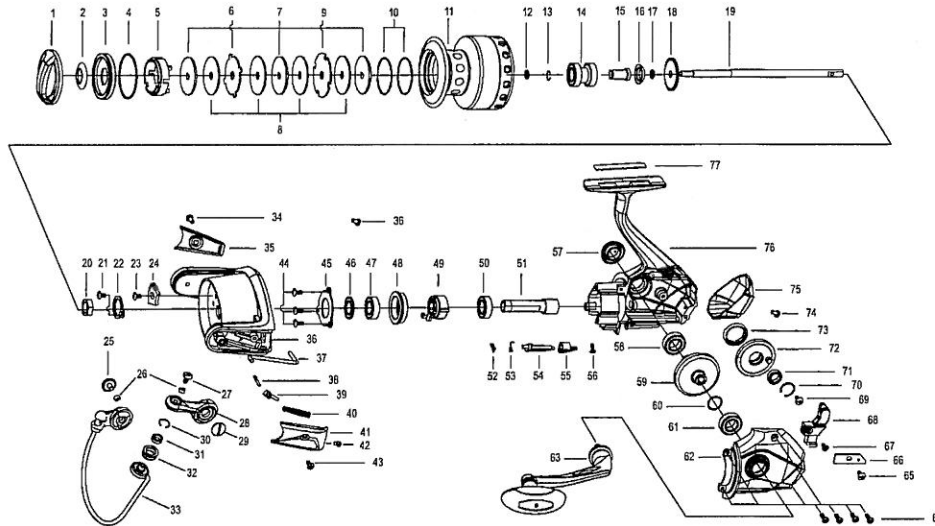

EXPLODED VIEW OF Soron SX 60

EXPLODED VIEW OF Soron SX 60

ITEM#	DESCRIPTION	Soron SX 60	ITEM#	DESCRIPTION	Soron SX 60
1	DRAG KNOB ASSY	1188280	39	BAIL SLIDER	1126389
2	WATERPROOF RING	1126362	40	SPRING	1126390
3	SPOOL COVER	1126363	41	ROTOR COVER	1188288
4	"O" RING	1126364	42	SCREW	1188255
5	DRAG KEY RING	1126365	43	SCREW	1122034
6	EARED WASHER	1126366	44	SCREW	1126351
7	KEY WASHER	1126367	45	BALL BEARING RETAINER	1126393
8	WASHER	1126368	46	WASHER	1128140
9	EARED WASHER	1126369	47	BALL BEARING	1126394
10	"O" RING	1141342	48	BALL BEARING HOLDER	1126395
11	SUPERLINE SPOOL ASSY FORGE	1188281	49	ONE WAY CLUTCH BEARING	1108908
11	SPOOL ASSY FORGE SPARE	1188282	50	BALL BEARING	1126394
12	WASHER(T=0.5)	1178953	51	PINION GEAR	1126396
12	Spare Adjustment Washer(T=0.3)	1178954	52	OWC BEARING SPRING	1112114
13	"C" RETAINER	1126251	53	SPRING	1102147
14	SLEEVE	1133603	54	ANTI-REVERSE LEVER	1126397
15	RETAINER SLEEVE	1126372	55	ANTI-REVERSE BUTTON	1141376
16	WATERPROOF RING	1126373	56	SCREW	1111492
17	WATERPROOF RING	1126374	57	HANDLE SCREW CAP	1133610
18	CLICK GEAR	1126375	58	BALL BEARING	1126394
19	MAIN SHAFT	1178952	59	DRIVE GEAR	1126400
20	NUT	1085302	60	WASHER	1085315
21	SCREW	1125962	61	BALL BEARING	1126394
22	NUT RETAINER	1126378	62	BODY COVER	1188289
23	SCREW	1112135	63	HANDLE ASSY	1188290
24	BALANCE BLOCK	1141370	64	SCREW	1126403
25	SCREW	1126379	65	SCREW	1126292
26	BUSHING	1188283	66	SLIDER RETAINER	1126404
27	SCREW	1126261	67	SCREW	1126275
28	BAIL ARM	1188284	68	SLIDER	1126405
29	SCREW	1102128	69	SCREW	1126296
30	"C" RETAINER	1126263	70	"C" RETAINER	1128147
31	BALL BEARING	1126264	71	BALL BEARING	1112125
32	LINE ROLLER	1126381	72	OSCILLATION GEAR	1126406
33	BAIL ASSY	1188285	73	OSCILLATION RETAINER	1129804
34	SCREW	1122034	74	SCREW	1126297
35	ROTOR COVER	1188286	75	REAR COVER	1141380
36	ROTOR	1188287	76	BODY	1188291
37	KICK LEVER	1126387	77	BODY DECORATION PLATE	1141341
38	BAIL LEVER	1126388			