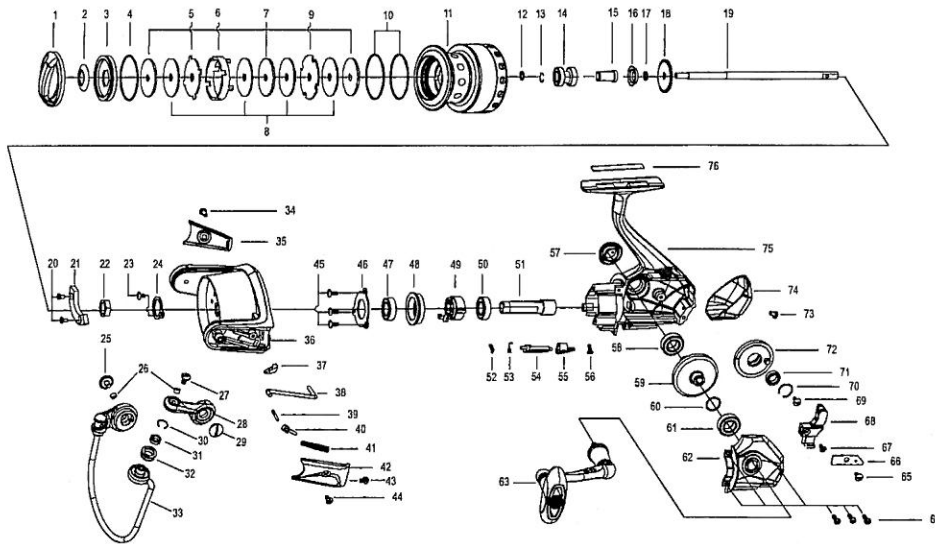

## EXPLODED VIEW OF Soron SX 40

## EXPLODED VIEW OF Soron SX 40

ITEM#	DESCRIPTION	Soron SX 40	ITEM#	DESCRIPTION	Soron SX 40
1	DRAG KNOB ASSY	1188126	38	KICK LEVER	1126347
2	WATERPROOF RING	1126240	39	BAIL LEVER	1126271
3	SPOOL COVER	1128141	40	BAIL SLIDER	1128143
4	"O" RING	1126303	41	SPRING	1126348
5	EARED WASHER	1126337	42	ROTOR COVER	1188276
6	DRAG KEY RING	1126338	43	SCREW	1188255
7	KEY WASHER	1126304	44	SCREW	1125962
8	WASHER	1126305	45	SCREW	1126351
9	EARED WASHER	1126307	46	BALL BEARING RETAINER	1126352
10	"O" RING	1141342	47	BALL BEARING	1126279
11	SUPERLINE SPOOL ASSY FORGE	1188270	48	BALL BEARING HOLDER	1126353
11	SPOOL ASSY FORGE SPARE	1188271	49	ONE WAY CLUTCH BEARING	1108907
12	WASHER(T=0.5)	1178949	50	BALL BEARING	1126279
12	Spare Adjustment Washer(T=0.3)	1178950	51	PINION GEAR	1126354
13	"C" RETAINER	1126310	52	OWC BEARING SPRING	1128144
14	SI FFEV	1133590	53	SPRING	1102147
15	RETAINER SLEEVE	1126341	54	ANTI-REVERSE LEVER	1126283
16	WATERPROOF RING	1126314	55	ANTI-REVERSE BUTTON	1141335
17	WATERPROOF RING	1128142	56	SCREW	1111492
18	CLICK GEAR	1126316	57	HANDLE SCREW CAP	1133582
19	MAIN SHAFT	1178951	58	BALL BEARING	1126286
20	SCREW	1112135	59	DRIVE GEAR	1126328
21	BALANCE BLOCK	1141357	60	WASHER	1085287
22	NUT	1085273	61	BALL BEARING	1126279
23	SCREW	1125962	62	BODY COVER	1188277
24	NUT RETAINER	1126259	63	HANDLE ASSY	1188278
25	SCREW	1102128	64	SCREW	1126291
26	BUSHIGN	1188261	65	SCREW	1126292
27	SCREW	1126261	66	SLIDER RETAINER	1126332
28	BAIL ARM	1188272	67	SCREW	1126275
29	SCREW	1102128	68	SLIDER	1126357
30	"C" RETAINER	1126263	69	SCREW	1126295
31	BALL BEARING	1126264	70	"C" RETAINER	1128147
32	LINE ROLLER	1126265	71	BALL BEARING	1112125
33	BAIL ASSY	1188273	72	OSCILLATION GEAR	1126358
34	SCREW	1125962	73	SCREW	1126297
35	ROTOR COVER	1188274	74	REAR COVER	1141365
36	ROTOR	1188275	75	BODY	1188279
37	BALANCE BLOCK	1140841	76	BODY DECORATION PLATE	1141341