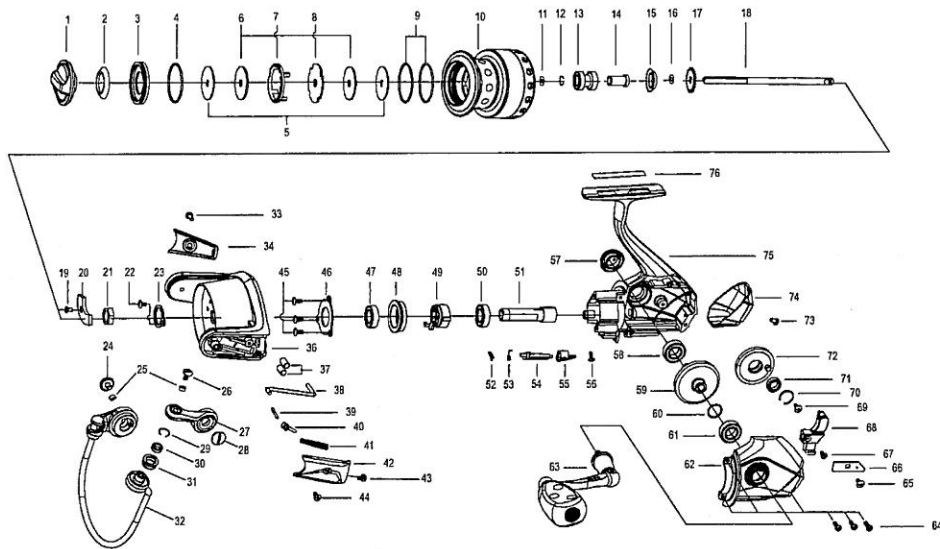

EXPLODED VIEW OF Soron SX 20

PARTS LIST OF Soron SX 20

ITEM#	DESCRIPTION	Soron SX 20	ITEM#	DESCRIPTION	Soron SX 20
1	DRAG KNOB ASSY	1188126	38	KICK LEVER	1126323
2	WATERPROOF RING	1126240	39	BAIL LEVER	1126271
3	SPOOL COVER	1126302	40	BAIL SLIDER	1126272
4	"O" RING	1126303	41	SPRING	1126273
5	KEY WASHER	1126304	42	ROTOR COVER	1188266
6	WASHER	1126305	43	SCREW	1188255
7	DRAG KEY RING	1126306	44	SCREW	1125962
8	EARED WASHER	1126307	45	SCREW	1126326
9	"O" RING	1141342	46	BALL BEARING RETAINER	1126278
10	SUPERLINE SPOOL ASSY FORGE	1188259	47	BALL BEARING	1126279
10	SPOOL ASSY FORGE SPARE	1188260	48	BALL BEARING HOLDER	1126280
11	WASHER(T=0.5)	1178949	49	ONE WAY CLUTCH BEARING	1108907
11	Spare Adjustment Washer(T=0.3)	1178950	50	BALL BEARING	1126279
12	"C" RETAINER	1126310	51	PINION GEAR	1126327
13	SLEEVE	1133590	52	OWC BEARING SPRING	1128146
14	RETAINER SLEEVE	1126313	53	SPRING	1102147
15	WATERPROOF RING	1126314	54	ANTI-REVERSE LEVER	1126283
16	WATERPROOF RING	1126315	55	ANTI-REVERSE BUTTON	1141335
17	CLICK GEAR	1126316	56	SCREW	1111492
18	MAIN SHAFT	1178948	57	HANDLE SCREW CAP	1133582
19	SCREW	1112135	58	BALL BEARING	1126286
20	BALANCE BLOCK	1141345	59	DRIVE GEAR	1126328
21	NUT	1085273	60	WASHER	1085287
22	SCREW	1125962	61	BALL BEARING	1126279
23	NUT RETAINER	1126259	62	BODY COVER	1188267
24	SCREW	1102128	63	HANDLE ASSY	1188268
25	BUSHING	1188261	64	SCREW	1126291
26	SCREW	1126261	65	SCREW	1126331
27	BAIL ARM	1188262	66	SLIDER RETAINER	1126332
28	SCREW	1126260	67	SCREW	1126275
29	"C" RETAINER	1126263	68	SLIDER	1126333
30	BALL BEARING	1126264	69	SCREW	1126295
31	LINE ROLLER	1126265	70	"C" RETAINER	1128147
32	BAIL ASSY	1188263	71	BALL BEARING	1112125
33	SCREW	1125962	72	OSCILLATION GEAR	1126334
34	ROTOR COVER	1188264	73	SCREW	1128297
36	ROTOR	1188265	74	REAR COVER	1141353
37	BALANCE BLOCK	1140837	75	BODY	1188269
			76	BODY DECORATION PLATE	1141341