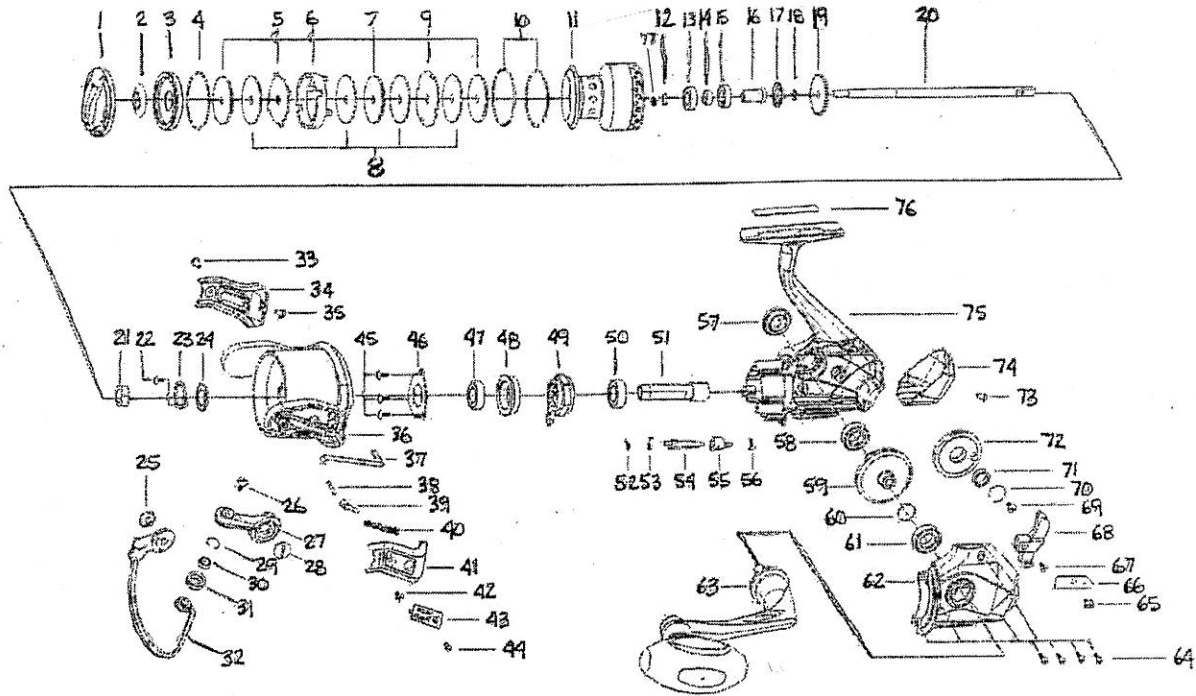

Soron STX 70

ITEM#	DESCRIPTION	Soron STX 70	ITEM#	DESCRIPTION	Soron STX 70	ITEM#	DESCRIPTION	Soron STX 70
1	DRAG KNOB ASSY	1141382	28	SCREW	1126428	56	SCREW	1111492
2	WATERPROOF RING	1126382	29	"C" RETAINER	1126283	57	HANDLE SCREW CAP	1141392
3	SPOOL COVER	1126410	30	BALL BEARING	1126264	58	BALL BEARING	1126442
4	"O" RING	1126411	31	LINE ROLLER	1126381	59	DRIVE GEAR	1126448
5	EARED WASHER	1126412	32	BAIL ASSY	1141387	60	WASHER	1111500
6	DRAG KEY RING	1126413	33	SCREW	1126432	61	BALL BEARING	1126442
7	KEY WASHER	1126414	34	ROTOR COVER	1141388	62	BODY COVER	1141393
8	WASHER	1126415	35	SCREW	1126385	63	HANDLE ASSY	1141394
9	EARED WASHER	1126416	36	ROTOR	1141389	64	SCREW	1126451
10	"O" RING	1141383	37	KICK LEVER	1126435	65	SCREW	1126452
11	SUPERLINE SPOOL ASSY	1141384	38	BAIL LEVER	1126388	66	SLIDER RETAINER	1126453
11	SPOOL ASSY ALUM SPARE	1141385	39	BAIL SLIDER	1126389	67	SCREW	1126454
12	"C" RETAINER	1126419	40	SPRING	1126436	68	SLIDER	1126455
13	BALL BEARING	1108910	41	ROTOR COVER	1141390	69	SCREW	1126456
14	SLEEVE	1126420	42	SCREW	1126438	70	"C" RETAINER	1126457
15	BALL BEARING	1108910	43	ROTOR LOGO PLATE	1126439	71	BALL BEARING	1108918
16	RETAINER SLEEVE	1126421	44	SCREW	1126432	72	OSCILLATION GEAR	1126458
17	WATERPROOF RING	1126422	45	SCREW	1126440	73	SCREW	1126297
18	WATERPROOF RING	1126423	46	BALL BEARING RETAINER	1126441	74	REAR COVER	1141395
19	CLICK GEAR	1126424	47	BALL BEARING	1126442	75	BODY	1141396
20	MAIN SHAFT	1178955	48	BALL BEARING HOLDER	1126443	76	BODY DECORATION PLATE	1141397
21	NUT	1111457	49	ONE WAY CLUTCH BEARING	1111483	77	WASHER .5mm	1178956
22	SCREW	1126426	50	BALL BEARING	1126442	77	WASHER .3mm	1178957
23	NUT RETAINER	1126427	51	PINION GEAR	1126444			
24	WASHER	1128139	52	OWC BEARING SPRING	1108940			
25	SCREW	1126428	53	SPRING	1111490			
26	SCREW	1126429	54	ANTI-REVERSE LEVER	1126445			
27	BAIL ARM	1141386	55	ANTI-REVERSE BUTTON	1141391			