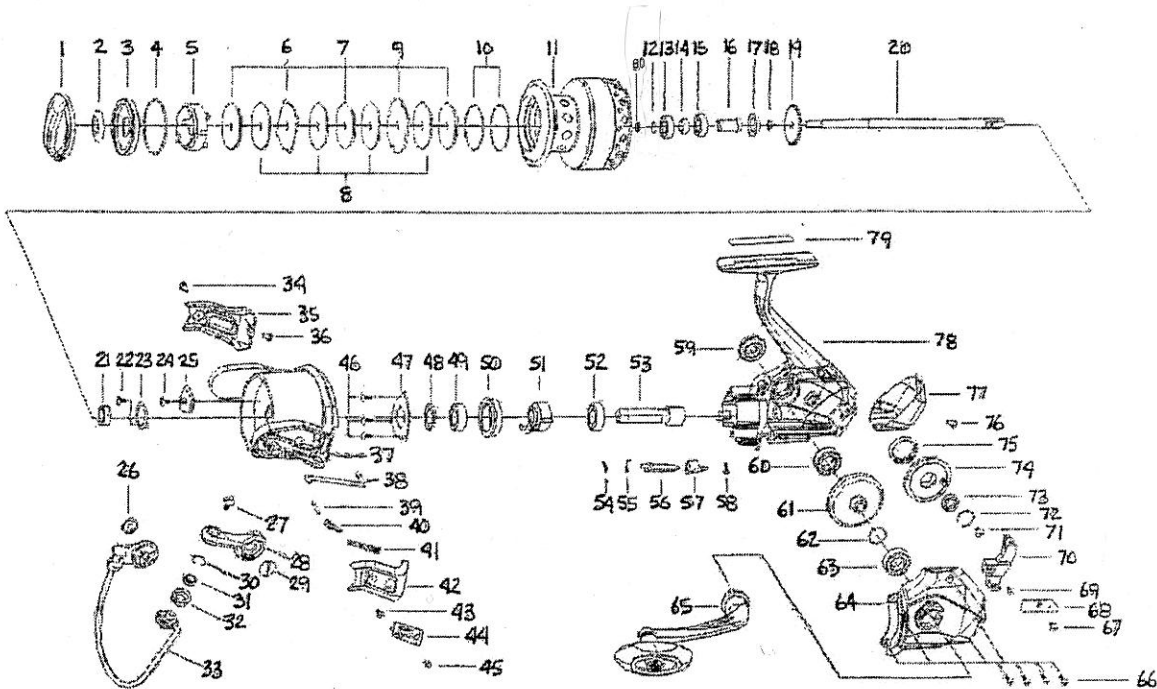

# Soron STX 60

ITEM#	DESCRIPTION	Soron STX 60	ITEM#	DESCRIPTION	Soron STX 60	ITEM#	DESCRIPTION	Soron STX 60
1	DRAG KNOB ASSY	1141367	28	BAIL ARM	1141371	56	ANTI-REVERSE LEVER	1126397
2	WATERPROOF RING	1126362	29	SCREW	1126379	57	ANTI-REVERSE BUTTON	1141376
3	SPOOL COVER	1126363	30	"C" RETAINER	1126263	58	SCREW	1111492
4	"O" RING	1126364	31	BALL BEARING	1126264	59	HANDLE SCREW CAP	1141377
5	DRAG KEY RING	1126365	32	LINE ROLLER	1126381	60	BALL BEARING	1126394
6	EARED WASHER	1126366	33	BAIL ASSY	1141372	61	DRIVE GEAR	1126400
7	KEY WASHER	1126367	34	SCREW	1126383	62	WASHER	1085315
8	WASHER	1126368	35	ROTOR COVER	1141373	63	BALL BEARING	1126394
9	EARED WASHER	1126369	36	SCREW	1126385	64	BODY COVER	1141378
10	"O" RING	1141342	37	ROTOR	1141374	65	HANDLE ASSY	1141379
11	SUPERLINE SPOOL ASSY	1141368	38	KICK LEVER	1126387	66	SCREW	1126403
11	SPOOL ASSY ALUM SPARE	1141369	39	BAIL LEVER	1126388	67	SCREW	1126292
12	"C" RETAINER	1126251	40	BAIL SLIDER	1126389	68	SLIDER RETAINER	1126404
13	BALL BEARING	1108910	41	SPRING	1126390	69	SCREW	1126275
14	SLEEVE	1126371	42	ROTOR COVER	1141375	70	SLIDER	1126405
15	BALL BEARING	1108910	43	SCREW	1126275	71	SCREW	1126295
16	RETAINER SLEEVE	1126372	44	ROTOR LOGO PLATE	1126392	72	"C" RETAINER	1128147
17	WATERPROOF RING	1126373	45	SCREW	1126383	73	BALL BEARING	1112125
18	WATERPROOF RING	1126374	46	SCREW	1126351	74	OSCILLATION GEAR	1126406
19	CLICK GEAR	1126375	47	BALL BEARING RETAINER	1126393	75	OSCILLATION RETAINER	1129804
20	MAIN SHAFT	1178952	48	WASHER	1128140	76	SCREW	1126297
21	NUT	1086302	49	BALL BEARING	1126394	77	REAR COVER	1141380
22	SCREW	1126377	50	BALL BEARING HOLDER	1126395	78	BODY	1141381
23	NUT RETAINER	1126378	51	ONE WAY CLUTCH BEARING	1108908	79	BODY DECORATION PLATE	1141341
24	SCREW	1126438	52	BALL BEARING	1126394	80	WASHER .5mm	1178953
25	BALANCE BLOCK	1141370	53	PINION GEAR	1126396	80	WASHER .3mm	1178954
26	SCREW	1126379	54	OWC BEARING SPRING	1112114			
27	SCREW	1126261	55	SPRING	1102147			