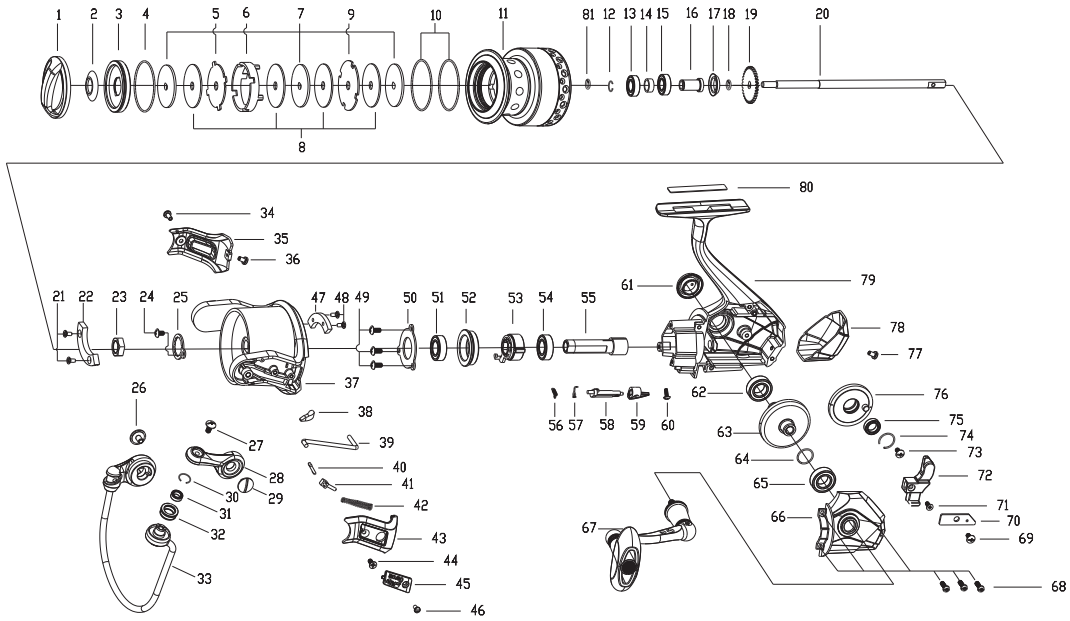

Exploded View OF Soron STX 40

Parts List OF Soron STX 40

ITEM#	DESCRIPTION	Soron STX 40	ITEM#	DESCRIPTION	Soron STX 40	ITEM#	DESCRIPTION	Soron STX 40
1	DRAG KNOB ASSY	1141325	28	BAIL ARM	1141358	56	OWC BEARING SPRING	1128144
2	WATERPROOF RING	1126240	29	SCREW	1126260	57	SPRING	1102147
3	SPOOL COVER	1128141	30	"C" RETAINER	1126263	58	ANTI-REVERSE LEVER	1126283
4	"O" RING	1126303	31	BALL BEARING	1126264	59	ANTI-REVERSE BUTTON	1141335
5	EARED WASHER	1126337	32	LINE ROLLER	1126265	60	SCREW	1111492
6	DRAG KEY RING	1126338	33	BAIL ASSY	1141359	61	HANDLE SCREW CAP	1141336
7	KEY WASHER	1126304	34	SCREW	1126267	62	BALL BEARING	1126286
8	WASHER	1126305	35	ROTOR COVER	1141360	63	DRIVE GEAR	1216380
9	EARED WASHER	1126307	36	SCREW	1126321	64	WASHER	1085287
10	"O" RING	1141342	37	ROTOR	1141361	65	BALL BEARING	1126279
11	SUPERLINE SPOOL ASSY	1141355	38	BALANCE BLOCK	1140841	66	BODY COVER	1141363
11	SPOOL ASSY ALUM SPARE	1141356	39	KICK LEVER	1126347	67	HANDLE ASSY	1141364
12	"C" RETAINER	1126310	40	BAIL LEVER	1126271	68	SCREW	1126291
13	BALL BEARING	1126311	41	BAIL SLIDER	1128143	69	SCREW	1126292
14	SLEEVE	1126312	42	SPRING	1126348	70	SLIDER RETAINER	1126332
15	BALL BEARING	1126311	43	ROTOR COVER	1141362	71	SCREW	1126275
16	RETAINER SLEEVE	1126341	44	SCREW	1126275	72	SLIDER	1126357
17	WATERPROOF RING	1126314	45	ROTOR LOGO PLATE	1126350	73	SCREW	1126295
18	WATERPROOF RING	1128142	46	SCREW	1126267	74	"C" RETAINER	1128147
19	CLICK GEAR	1126316	47	BALANCE BLOCK	1140842	75	BALL BEARING	1112125
20	MAIN SHAFT	1178951	48	SCREW	1112126	76	OSCILLATION GEAR	1126358
21	SCREW	1092784	49	SCREW	1126351	77	SCREW	1126297
22	BALANCE BLOCK	1141357	50	BALL BEARING RETAINER	1126352	78	REAR COVER	1141365
23	NUT	1085273	51	BALL BEARING	1126279	79	BODY	1141366
24	SCREW	1126343	52	BALL BEARING HOLDER	1126353	80	BODY DECORATION PLATE	1141341
25	NUT RETAINER	1126259	53	ONE WAY CLUTCH BEARING	1238857	81	WASHER(T=0.5)	1178949
26	SCREW	1126260	54	BALL BEARING	1126279	81	Spare Adjustment Washer(T=0.3)	1178950
27	SCREW	1126261	55	PINION GEAR	1126354			