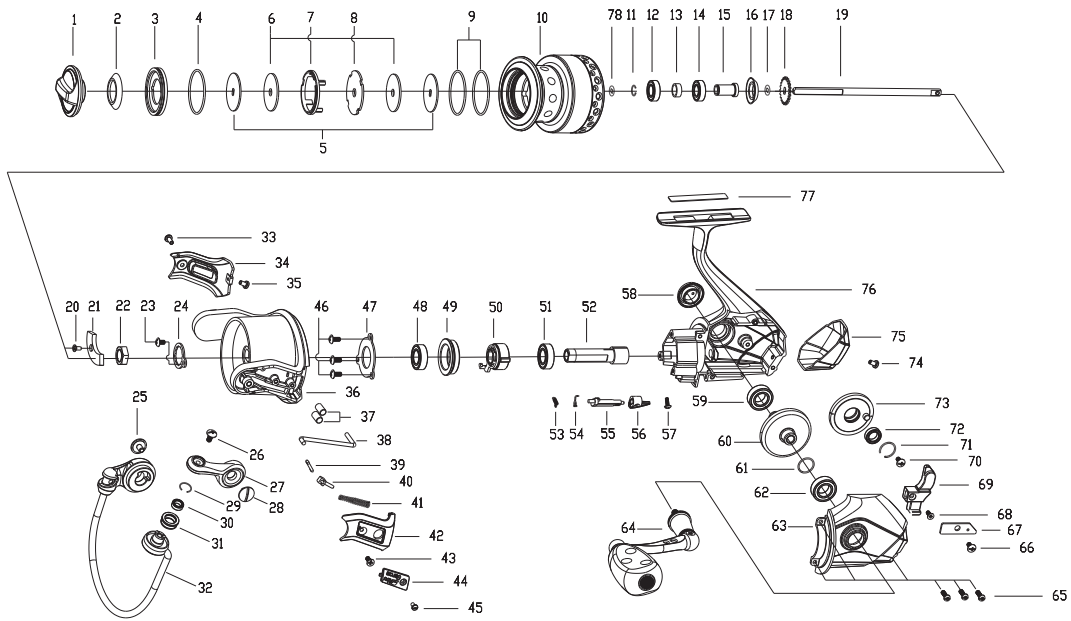

## EXPLODED VIEW OF Soron STX 20

## Parts List OF Soron STX 20

ITEM#	DESCRIPTION	Soron STX 20	ITEM#	DESCRIPTION	Soron STX 20	ITEM#	DESCRIPTION	Soron STX 20
1	DRAG KNOB ASSY	1141325	27	BAIL ARM	1141346	54	SPRING	1102147
2	WATERPROOF RING	1126240	28	SCREW	1126260	55	ANTI-REVERSE LEVER	1126283
3	SPOOL COVER	1126302	29	"C" RETAINER	1126263	56	ANTI-REVERSE BUTTON	1141335
4	"O" RING	1126303	30	BALL BEARING	1126264	57	SCREW	1111492
5	KEY WASHER	1126304	31	LINE ROLLER	1126265	58	HANDLE SCREW CAP	1141336
6	WASHER	1126305	32	BAIL ASSY	1141347	59	BALL BEARING	1126286
7	DRAG KEY RING	1126306	33	SCREW	1126267	60	DRIVE GEAR	1126328
8	EARED WASHER	1126307	34	ROTOR COVER	1141348	61	WASHER	1085287
9	"O" RING	1141342	35	SCREW	1126321	62	BALL BEARING	1126279
10	SUPERLINE SPOOL ASSY	1141343	36	ROTOR	1141349	63	BODY COVER	1141351
10	SPOOL ASSY ALUM SPARE	1141344	37	BALANCE BLOCK	1140837	64	HANDLE ASSY	1141352
11	"C" RETAINER	1126310	38	KICK LEVER	1126323	65	SCREW	1126291
12	BALL BEARING	1126311	39	BAIL LEVER	1126271	66	SCREW	1126331
13	SLEEVE	1126312	40	BAIL SLIDER	1126272	67	SLIDER RETAINER	1126332
14	BALL BEARING	1126311	41	SPRING	1126273	68	SCREW	1126275
15	RETAINER SLEEVE	1126313	42	ROTOR COVER	1141350	69	SLIDER	1126333
16	WATERPROOF RING	1126314	43	SCREW	1126275	70	SCREW	1126295
17	WATERPROOF RING	1126315	44	ROTOR LOGO PLATE	1126325	71	"C" RETAINER	1128147
18	CLICK GEAR	1126316	45	SCREW	1126267	72	BALL BEARING	1112125
19	MAIN SHAFT	1178948	46	SCREW	1126326	73	OSCILLATION GEAR	1126334
20	SCREW	1126275	47	BALL BEARING RETAINER	1126278	74	SCREW	1126297
21	BALANCE BLOCK	1141345	48	BALL BEARING	1126279	75	REAR COVER	1141353
22	NUT	1085273	49	BALL BEARING HOLDER	1126280	76	BODY	1141354
23	SCREW	1126258	50	ONE WAY CLUTCH BEARING	1238856	77	BODY DECORATION PLATE	1141341
24	NUT RETAINER	1126259	51	BALL BEARING	1126279	78	WASHER(T=0.5)	1178949
25	SCREW	1126260	52	PINION GEAR	1126327	78	Spare Adjustment Washer(T=0.3)	1178950
26	SCREW	1126261	53	OWC BEARING SPRING	1128146			