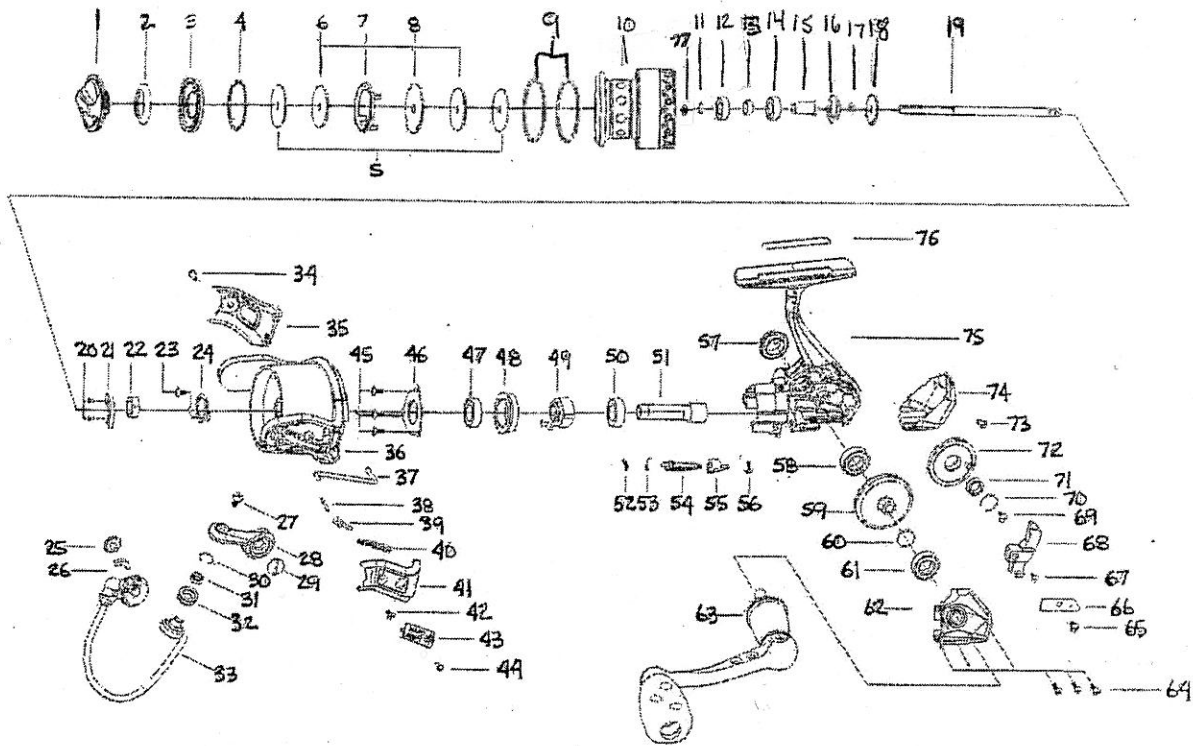

# Soron STX 10

ITEM#	DESCRIPTION	Soron STX 10	ITEM#	DESCRIPTION	Soron STX 10	ITEM#	DESCRIPTION	Soron STX 10
1	DRAG KNOB ASSY	1204849	27	SCREW	1126261	54	ANTI-REVERSE LEVER	1126283
2	WATERPROOF RING	1126240	28	BAIL ARM	1141330	55	ANTI-REVERSE BUTTON	1141335
3	SPOOL COVER	1126241	29	SCREW	1126260	56	SCREW	1111492
4	"O" RING	1126242	30	"C" RETAINER	1126263	57	HANDLE SCREW CAP	1141336
5	KEY WASHER	1126243	31	BALL BEARING	1126264	58	BALL BEARING	1126286
6	WASHER	1126244	32	LINE ROLLER	1126265	59	DRIVE GEAR	1126287
7	DRAG KEY RING	1126245	33	BAIL ASSY	1141331	60	WASHER	1085287
8	EARED WASHER	1126246	34	SCREW	1126267	61	BALL BEARING	1126288
9	"O" RING	1141326	35	ROTOR COVER	1141332	62	BODY COVER	1141337
10	SUPERLINE SPOOL ASSY	1141327	36	ROTOR	1141333	63	HANDLE ASSY	1141338
10	SPOOL ASSY ALUM SPARE	1141328	37	KICK LEVER	1126270	64	SCREW	1126291
11	"C" RETAINER	1126251	38	BAIL LEVER	1126271	65	SCREW	1126292
12	BALL BEARING	1108918	39	BAIL SLIDER	1126272	66	SLIDER RETAINER	1126293
13	SLEEVE	1126252	40	SPRING	1126273	67	SCREW	1128145
14	BALL BEARING	1108918	41	ROTOR COVER	1141334	68	SLIDER	1126294
15	RETAINER SLEEVE	1126253	42	SCREW	1126275	69	SCREW	1126295
16	WATERPROOF RING	1126254	43	ROTOR LOGO PLATE	1126276	70	"C" RETAINER	1128147
17	WATERPROOF RING	1126255	44	SCREW	1126267	71	BALL BEARING	1112125
18	CLICK GEAR	1126256	45	SCREW	1126277	72	OSCILLATION GEAR	1126296
19	MAIN SHAFT	1178874	46	BALL BEARING RETAINER	1126278	73	SCREW	1126297
20	SCREW	1111505	47	BALL BEARING	1127926	74	REAR COVER	1141339
21	BALANCE BLOCK	1141329	48	BALL BEARING HOLDER	1127927	75	BODY	1141340
22	NUT	1085618	49	ONE WAY CLUTCH BEARING	1108907	76	BODY DECORATION PLATE	1141341
23	SCREW	1128145	50	BALL BEARING	1127926	77	WASHER .5mm	1178875
24	NUT RETAINER	1126259	51	PINION GEAR	1127925	77	WASHER .3mm	1178876
25	SCREW	1126260	52	OWC BEARING SPRING	1128146			
26	BALANCE BLOCK	1140831	53	SPRING	1102147			