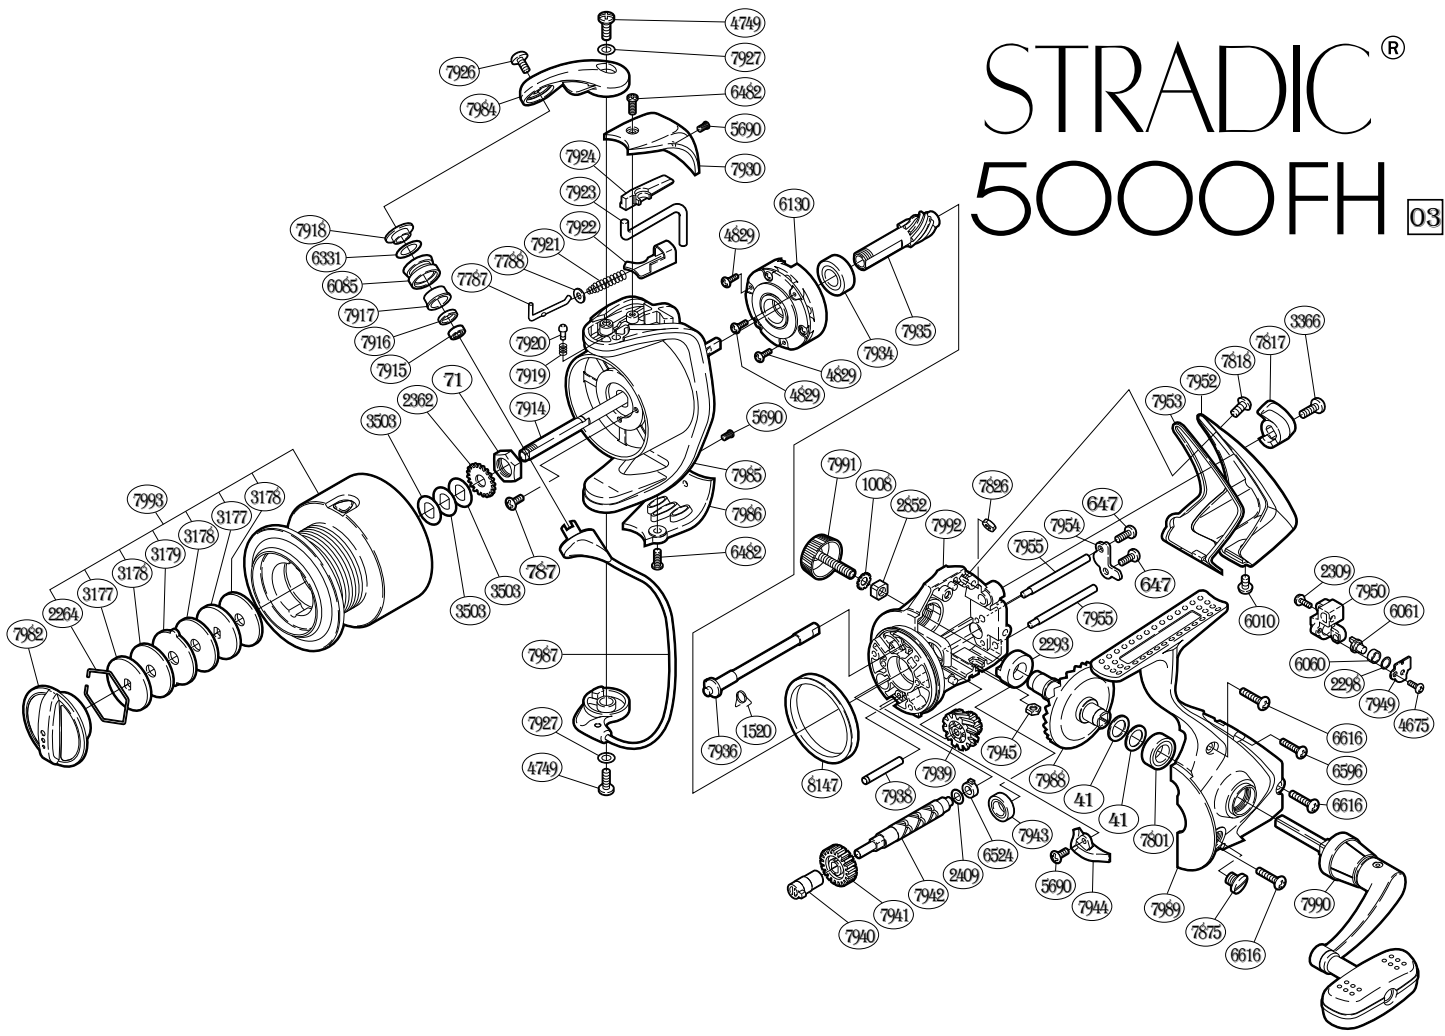

STRADIC® 5000FH 03

Part No.	Description	Part No.	Description	Part No.	Description
RD 0041	Drive Gear Washer	RD 6482	Protector Screw (A)	RD 7938	Idle Gear (B) Shaft
RD 0071	Rotor Nut	RD 6524	Worm Bushing (rear)	RD 7939	Idle Gear (B)
RD 0647	Worm Shaft Retainer Screw	RD 6596	Side Cover Screw (small)	RD 7940	Worm Bushing (front)
RD 0787	Nut Lock Screw	RD 6616	Side Cover Screw (large)	RD 7941	Idle Gear
RD 1008	Handle Lock Washer	RD 7787	Bail Spring Guide (A)	RD 7942	Worm Shaft
RD 1520	Anti-Reverse Cam Spring	RD 7788	Spring Guide (A) Support	RD 7943	Ball Bearing
RD 2264	Drag Washers Retainer	RD 7801	Ball Bearing	RD 7944	Bail Trip Strike
RD 2293	Drive Gear Bushing	RD 7817	Anti-Reverse Lever	RD 7945	Rear Protector Nut (A)
RD 2298	Spacer	RD 7818	Rear Protector Screw (D)	RD 7949	Oscillating Pawl Cover
RD 2309	Slider Retainer Screw	RD 7826	Rear Protector Nut (B)	RD 7950	Oscillating Slider
RD 2362	Spool Support	RD 7875	Oil Cap	RD 7952	Rear Protector
RD 2409	Worm Shaft Spacer	RD 7914	Main Shaft	RD 7953	Rear Shield
RD 2852	Handle Screw Lock	RD 7915	Ball Bearing	RD 7954	Worm Shaft Retainer
RD 3177	Key Washer	RD 7916	Bearing Spacer	RD 7955	Oscillating Guide
RD 3178	Drag Washer	RD 7917	Line Roller Bushing	RD 7982	Drag Knob
RD 3179	Eared Washer	RD 7918	Line Roller Washer	RD 7984	Bail Arm
RD 3366	Anti-Reverse Lever Screw	RD 7919	Click Spring	RD 7985	Rotor
RD 3503	Spool Washer	RD 7920	Click Pin	RD 7986	Bail Hold Support Guard
RD 4675	Oscillating Pawl Cover Screw	RD 7921	Bail Spring	RD 7987	Bail Assembly
RD 4749	Multi-Purpose Screw	RD 7922	Bail Spring Seat	RD 7988	Drive Gear
RD 4829	Roller Clutch Screw	RD 7923	Bail Trip Lever	RD 7989	Side Cover
RD 5690	Multi-Purpose Screw	RD 7924	Bail Trip Cover	RD 7990	Handle Assembly
RD 6010	Rear Protector Screw (C)	RD 7926	Line Roller Screw	RD 7991	Handle Screw Cap
RD 6060	Oscillating Slider Bushing	RD 7927	Adjusting Washer	RD 7992	Body
RD 6061	Oscillating Pawl	RD 7930	Bail Spring Cover	RD 7993	Spool Assembly
RD 6085	Line Roller	RD 7934	Ball Bearing	RD 8147	Friction Ring
RD 6130	Roller Clutch Assembly	RD 7935	Pinion Gear		
RD 6331	Line Roller Spacer	RD 7936	Anti-Reverse Cam		