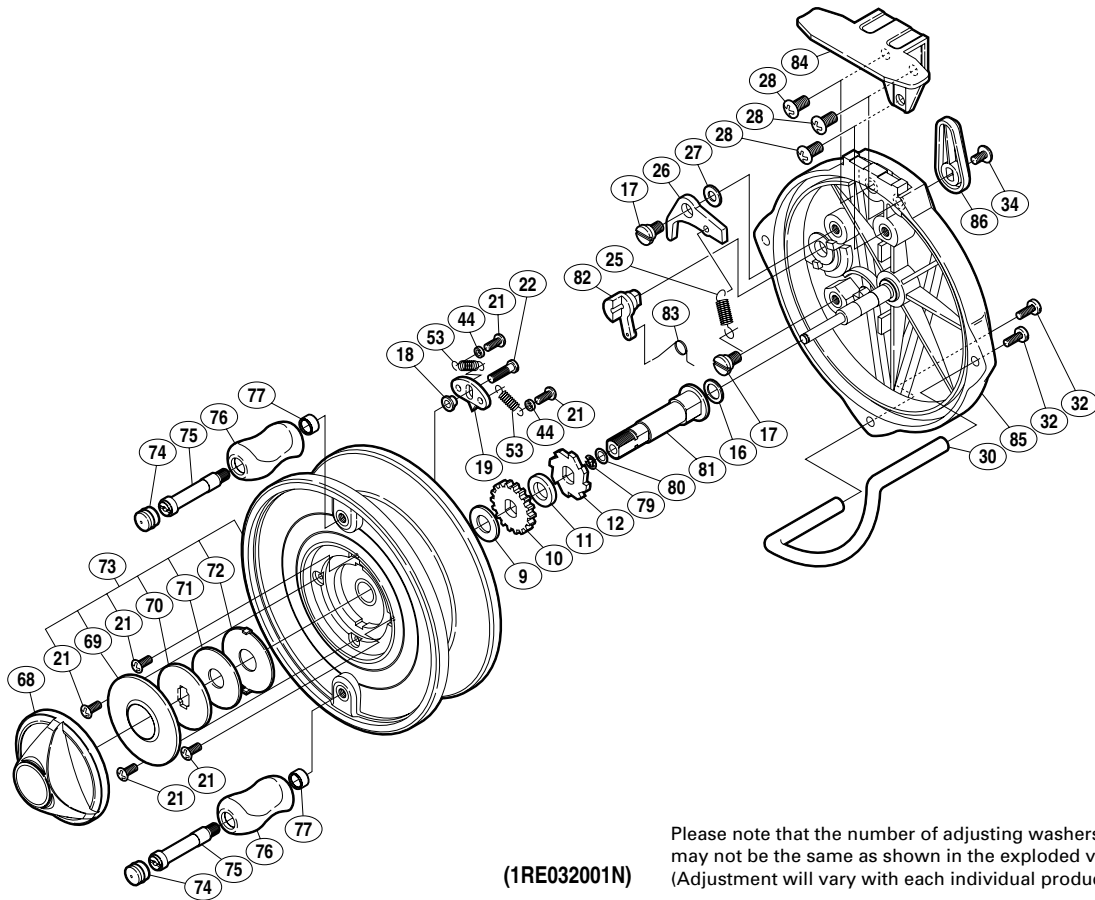

## MCR-2000GTPA

Part No.	Description	Part No.	Description
MCR0009	Spool Washer	MCR0068	Drag Knob
MCR0010	Click Gear	MCR0069	Seal Plate
MCR0011	Spacer	MCR0070	Key Washer
MCR0012	Anti-Reverse Ratchet	MCR0071	Drag Washer
MCR0016	Washer	MCR0072	Eared Washer
MCR0017	Screw	MCR0073	Spool Assembly
MCR0018	Click Pawl Bushing	MCR0074	Handle Knob Seal
MCR0019	Click Pawl	MCR0075	Handle Knob Shaft
MCR0021	Screw	MCR0076	Handle Knob
MCR0022	Screw	MCR0077	Handle Knob Bushing
MCR0025	Anti-Reverse Pawl Spring	MCR0079	E Lock
MCR0026	Anti-Reverse Pawl	MCR0080	Spacer
MCR0027	Spacer	MCR0081	Main Shaft
MCR0028	Screw	MCR0082	Anti-Reverse Cam
MCR0030	Line Guard	MCR0083	Anti-Reverse Cam Spring
MCR0032	Screw	MCR0084	Stand
MCR0034	Screw	MCR0085	Back Plate
MCR0044	Screw Collar	MCR0086	Anti-Reverse Switch
MCR0053	Click Spring		