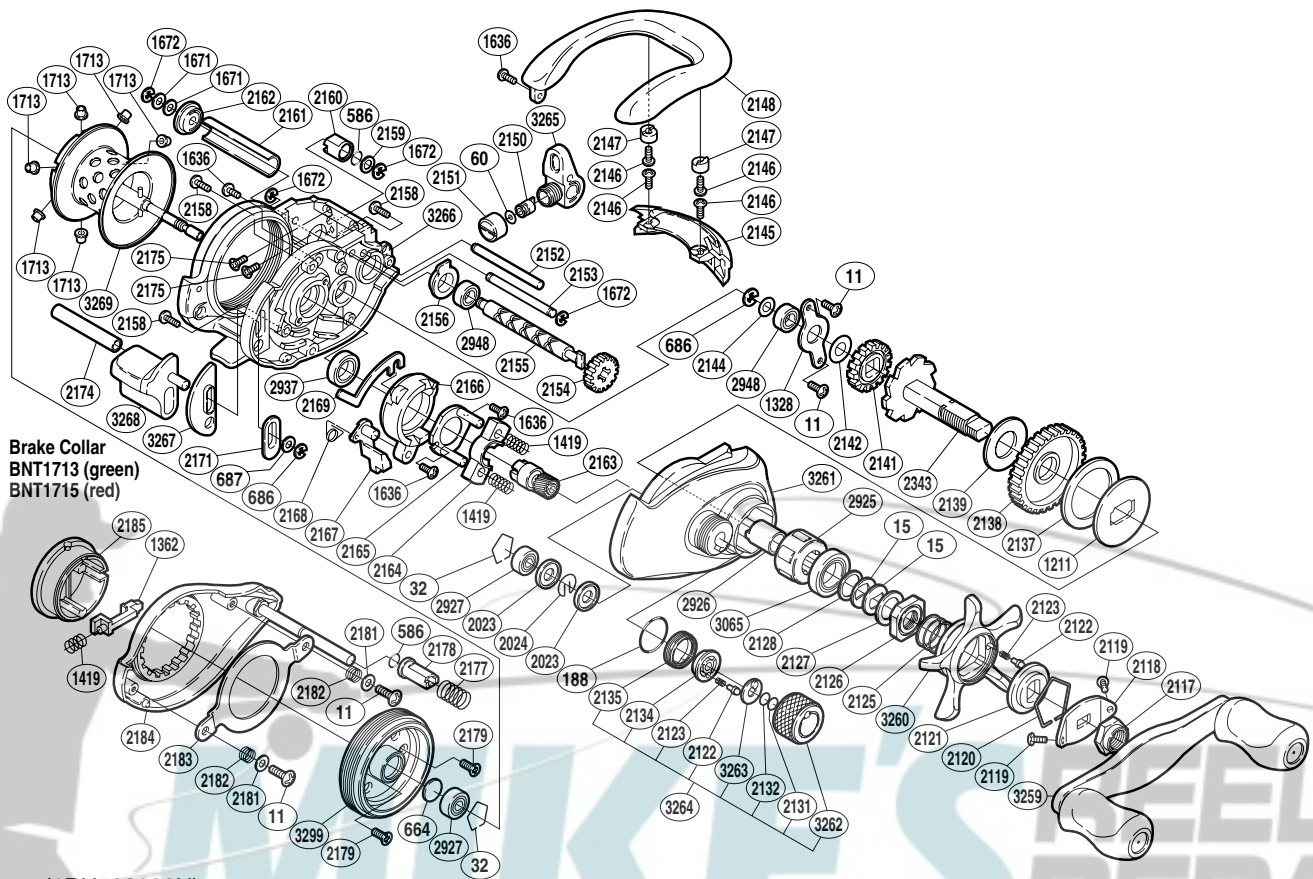

SHIMANO®

CALAIS ⚙️ A-RB

CL-200A

(1RH503200U)

Part No.	Description	Part No.	Description	Part No.	Description
BNT0011	Screw	BNT2134	Click Pin Holder	BNT2174	Clutch Bar Support
BNT0015	Drag Spring Washer	BNT2135	Cast Control Click Holder	BNT2175	Screw
BNT0032	Bearing Retainer	BNT2137	Drag Washer C	BNT2177	Damper Spring
BNT0060	Spacer	BNT2138	Drive Gear	BNT2178	Damper A
BNT0188	O Ring	BNT2139	Drag Washer A	BNT2179	Screw
BNT0586	O Ring	BNT2141	Idle Gear A	BNT2181	Washer
BNT0664	Spacer B	BNT2142	Idle Gear A Spacer	BNT2182	Brake Case Ring Spring
BNT0686	E Lock	BNT2144	Washer	BNT2183	Brake Case Ring
BNT0687	Spacer	BNT2145	Level Wind Protector	BNT2184	Left Side Plate
BNT1211	Key Washer	BNT2146	Screw	BNT2185	Turnkey Dial
BNT1328	Drive Shaft Retainer	BNT2147	Line Guard Screw Cover	BNT2343	Drive Shaft
BNT1362	Turnkey Pawl	BNT2148	Thumb Rest	BNT2925	Roller Clutch Bearing
BNT1419	Yoke Spring	BNT2150	Line Guide Pawl	BNT2926	Roller Clutch Inner Tube
BNT1636	Screw	BNT2151	Pawl Cap	BNT2927	Ball Bearing
BNT1671	Washer	BNT2152	Level Wind Guide	BNT2937	Ball Bearing
BNT1672	E Lock	BNT2153	Line Guard C	BNT2948	Ball Bearing
BNT1713	Brake Collar (green)	BNT2154	Idle Gear C	BNT3065	Star Drag Bearing
BNT2023	Spool Shaft Clip Holder	BNT2155	Worm Shaft	BNT3259	Handle Assembly
BNT2024	Spool Shaft Clip	BNT2156	Worm Bushing A	BNT3260	Star Drag
BNT2117	Handle Nut	BNT2158	Screw	BNT3261	Right Side Plate
BNT2118	Handle Nut Plate	BNT2159	Washer	BNT3262	Cast Control Cap
BNT2119	Screw	BNT2160	Damper B	BNT3263	Cast Control Click Plate
BNT2120	Click Plate Retainer	BNT2161	Level Wind Guard	BNT3264	Cast Control Cap Assembly
BNT2121	Star Drag Click Plate	BNT2162	Worm Bushing B	BNT3265	Line Guide
BNT2122	Click Pin	BNT2163	Pinion Gear	BNT3266	One-Piece Frame
BNT2123	Click Spring	BNT2164	Yoke	BNT3267	Clutch Bar Guide B
BNT2125	Star Drag Spring	BNT2165	Clutch Cam Retainer	BNT3268	Quick-Fire II Clutch Bar
BNT2126	Star Drag Nut	BNT2166	Clutch Cam	BNT3269	Spool Assembly
BNT2127	Star Drag Spacer	BNT2167	Clutch Pawl	BNT3299	Brake Case
BNT2128	Bearing Washer	BNT2168	Clutch Pawl Spring		
BNT2131	Spool Tension Spacer B	BNT2169	Clutch Plate		
BNT2132	Spool Tension Spacer A	BNT2171	Clutch Bar Guide A	BNT1715	Brake Collar (red)