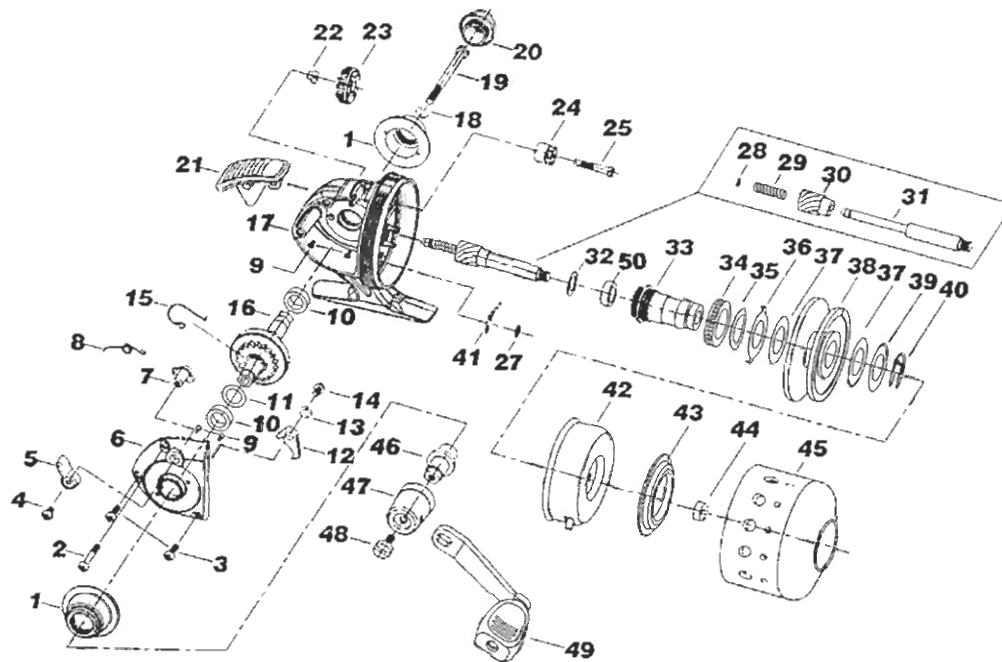

SILVERCAST 170

Key No.	Parts No.	Parts Name
1	W31-5004	SIDE RING
2	W31-5102	SIDE COVER SCREW A
3	W31-5201	SIDE COVER SCREW B
4	W31-5301	A/R LEVER SCREW
5	W31-5401	A/R LEVER
6	W31-5611	SIDE COVER
7	W31-5702	A/R CAM
8	W31-5801	A/R CAM SPRING
9	W31-5901	SIDE RING SCREW
10	W31-6002	DRIVE GEAR BUSHING
11	W31-6101	DRIVE GEAR WASHER
12	W31-6203	A/R PAWL
13	W31-6301	A/R PAWL WASHER
14	W31-6401	A/R PAWL SCREW
15	W31-6502	A/R PAWL SPRING
16	W31-6611	DRIVE GEAR
17	W31-6911	BODY
18	W31-7001	HANDLE WASHER
19	W31-7102	HANDLE SCREW B
20	W31-7201	HANDLE SCREW CAP
21	W31-7311	PUSH BUTTON
22	W31-7401	DRAG COLLAR
23	W31-7501	DRAG DIAL
24	W31-7602	DRIVE GEAR A
25	W31-7702	DRIVE GEAR SCREW

Key No.	Parts No.	Parts Name
27	W31-7901	RET
28	W31-8001	SPRING RET
29	W31-8101	MAIN SHAFT SPRING
30	W31-8211	PINION GEAR
31	W31-8402	MAIN SHAFT
32	W31-8501	MAIN SHAFT WASHER
33	W31-8702	SPOOL METAL
34	W31-8803	DRAG PLT
35	W31-8902	DRAG SPRING WASHER
36	W31-9003	EARED WASHER
37	W31-9102	DRAG WASHER
38	W31-9411	SPOOL
39	W31-9502	KEY WASHER
40	W31-9602	SPOOL RET
41	W31-9701	CLICK SPRING
42	W32-0011	ROTOR
43	W32-0202	LINE STOPPER
44	W32-0301	ROTOR NUT
45	W32-0611	FRONT COVER
46	W32-0701	HANDLE METAL
47	W32-0801	HANDLE STAND
48	W32-0901	HANDLE SCREW A
49	W32-1011	HANDLE
50	W31-6012	BALL BEARING