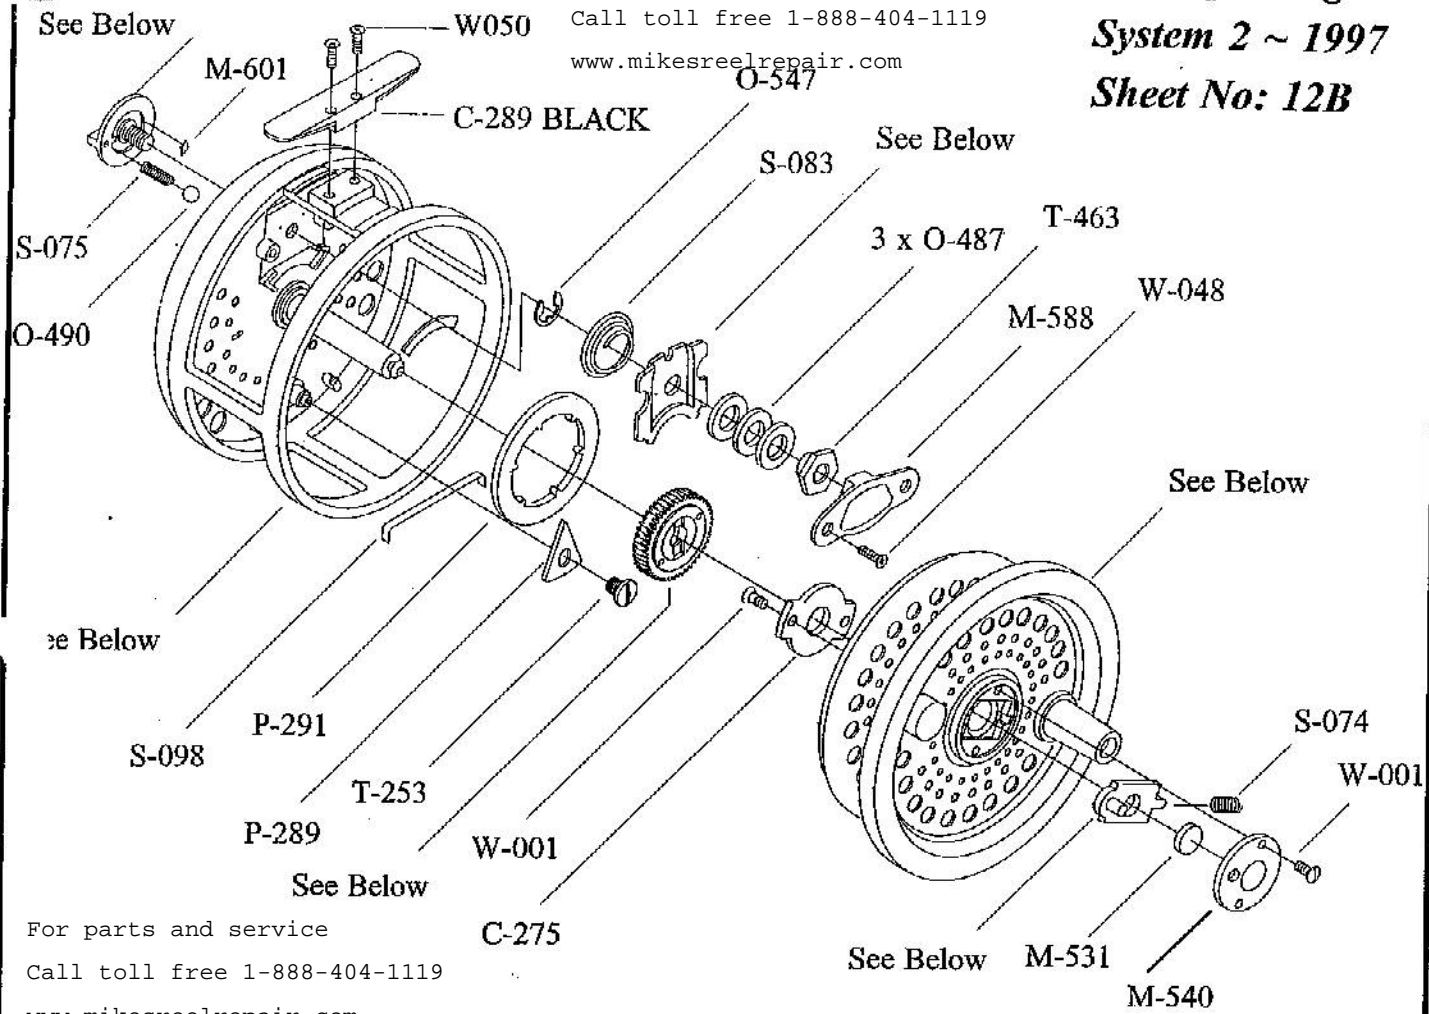

For parts and service
 Call toll free 1-888-404-1119
 www.mikesreelrepair.com

**Scientific Anglers
 System 2 ~ 1997
 Sheet No: 12B**

For parts and service
 Call toll free 1-888-404-1119
 www.mikesreelrepair.com

MODEL	78	89	1011	1213
PRODUCT No.	405	406	407	408
BODY S/A	U723	U724	U725	U726
BODY	C480	C481	C482	C483
CENTRE SPINDLE	T241	T262	T242	T347
FOOT	C289 BLACK			
FOOT SCREW	W050			
SPINDLE WASHER	T243			

SA2 1011 & 1213 CAN BE SUPPLIED WITH C-360
 BLACK FOOT IF REQUIRED

SPOOL ASSEMBLY	405SA	406SA	407SA	408SA
SPOOL S/A	U525	U526	U527	U593
SPOOL FRONT	C273	C277	C279	C347
SPOOL REAR	C274	C280	C280	C348
HANDLE KNOB	M495			
OILITE BEARING	O494	O495		
COUNTER WEIGHT	T407	T419		
KNOB SHEILD	T228			
KNOB SPIGOT	T254			

GEAR S/A	U-729
RATCHET PAWL	P-223
RATCHET PAWL SPRING	S-086
DRIVE GEAR BODY	T-461
DRIVE GEAR COVER	M-589
RATCHET WHEEL	T-462
RETAINER	O-529
RIVET	T-303

DRAG KNOB S/A	U-730
DRAG KNOB INSERT	T-464

RELEASE LEVER S/A	U-528
RELEASE KNOB	T-244
RELEASE PLATE	P-189