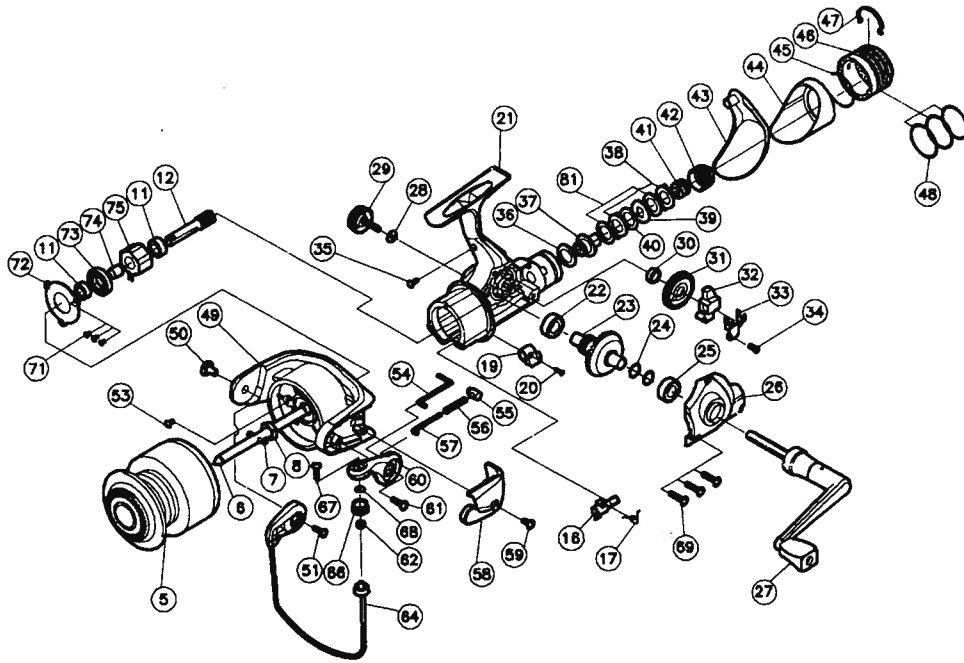

SAMURAI 2550-7i

Key No.	Parts No.	Parts Name	Key No.	Parts No.	Parts Name
5	W35-0506	SPOOL	42	W35-4201	DRAG SCREW
5	W35-0518	SPOOL (EXTRA)	43	W35-4401	REAR COVER A
6	W00-8001	MAIN SHAFT	44	W35-4701	REAR COVER B
8	W00-4801	ROTOR NUT	45	W35-4902	REAR COVER RET
11	W00-2801	BALL BEARING A	46	W35-5101	DRAG KNOB
12	W35-1402	PINION GEAR	47	W35-5302	DRAG KNOB RET
16	W35-2801	A/R CAM	48	W35-5402	O RING
17	W00-2401	A/R CAM SPRING	49	W35-5605	ROTOR
19	W00-2101	A/R LEVER	50	W35-5902	BAIL HOLDER NUT
20	W00-2201	A/R LEVER SCREW	51	W35-6001	BAIL HOLDER SCREW
21	W35-3204	BODY	53	W01-5501	ROTOR NUT LOCK SCREW
22	W00-2802	BALL BEARING B	54	W35-6102	BAIL TRIP LEVER
23	W00-7201	DRIVE GEAR	55	W35-6201	BAIL SPRING HOLDER
24	W00-2001	DRIVE GEAR WASHER	56	W35-6302	BAIL SPRING
25	W00-2802	BALL BEARING C	57	W35-6402	BAIL SPRING SHAFT
26	W35-3404	SIDE COVER	58	W35-6502	BAIL TRIP COVER
27	W35-3704	HANDLE	59	W01-3001	BAIL TRIP COVER SCREW
28	W00-3901	HANDLE WASHER	60	W35-6705	BAIL ARM
29	W35-3904	HANDLE SCREW	61	W00-5701	BAIL ARM SCREW
30	W35-4002	BALL BEARING D	62	W35-6901	BALL BEARING E
31	W00-6901	OSC GEAR	64	W35-7106	BAIL
32	W00-7001	OSC SLIDER	66	W35-7402	LINE ROLLER
33	W00-7101	OSC SLIDER RET	67	W00-5501	LINE ROLLER SCREW
34	W00-1701	OSC SLIDER RET PLT SCREW	68	W35-7601	LINE ROLLER WASHER
35	W35-4102	REAR COVER SCREW	69	W00-3801	SIDE COVER SCREW
36	W00-0201	DRAG WASHER A	71	W35-7701	BEARING RET SCREW
37	W00-0301	CLICK GEAR	72	W35-7801	BEARING RET
38	W00-0501	EARED WASHER	73	W35-7901	COLLAR
39	W00-0601	KEY WASHER	74	W35-8001	SPACING SLEEVE
40	W00-0401	DRAG WASHER B	75	W35-8102	ROLLER CLUTCH
41	W00-0701	DRAG COIL SPRING	81	W35-8701	DRAG WASHER C