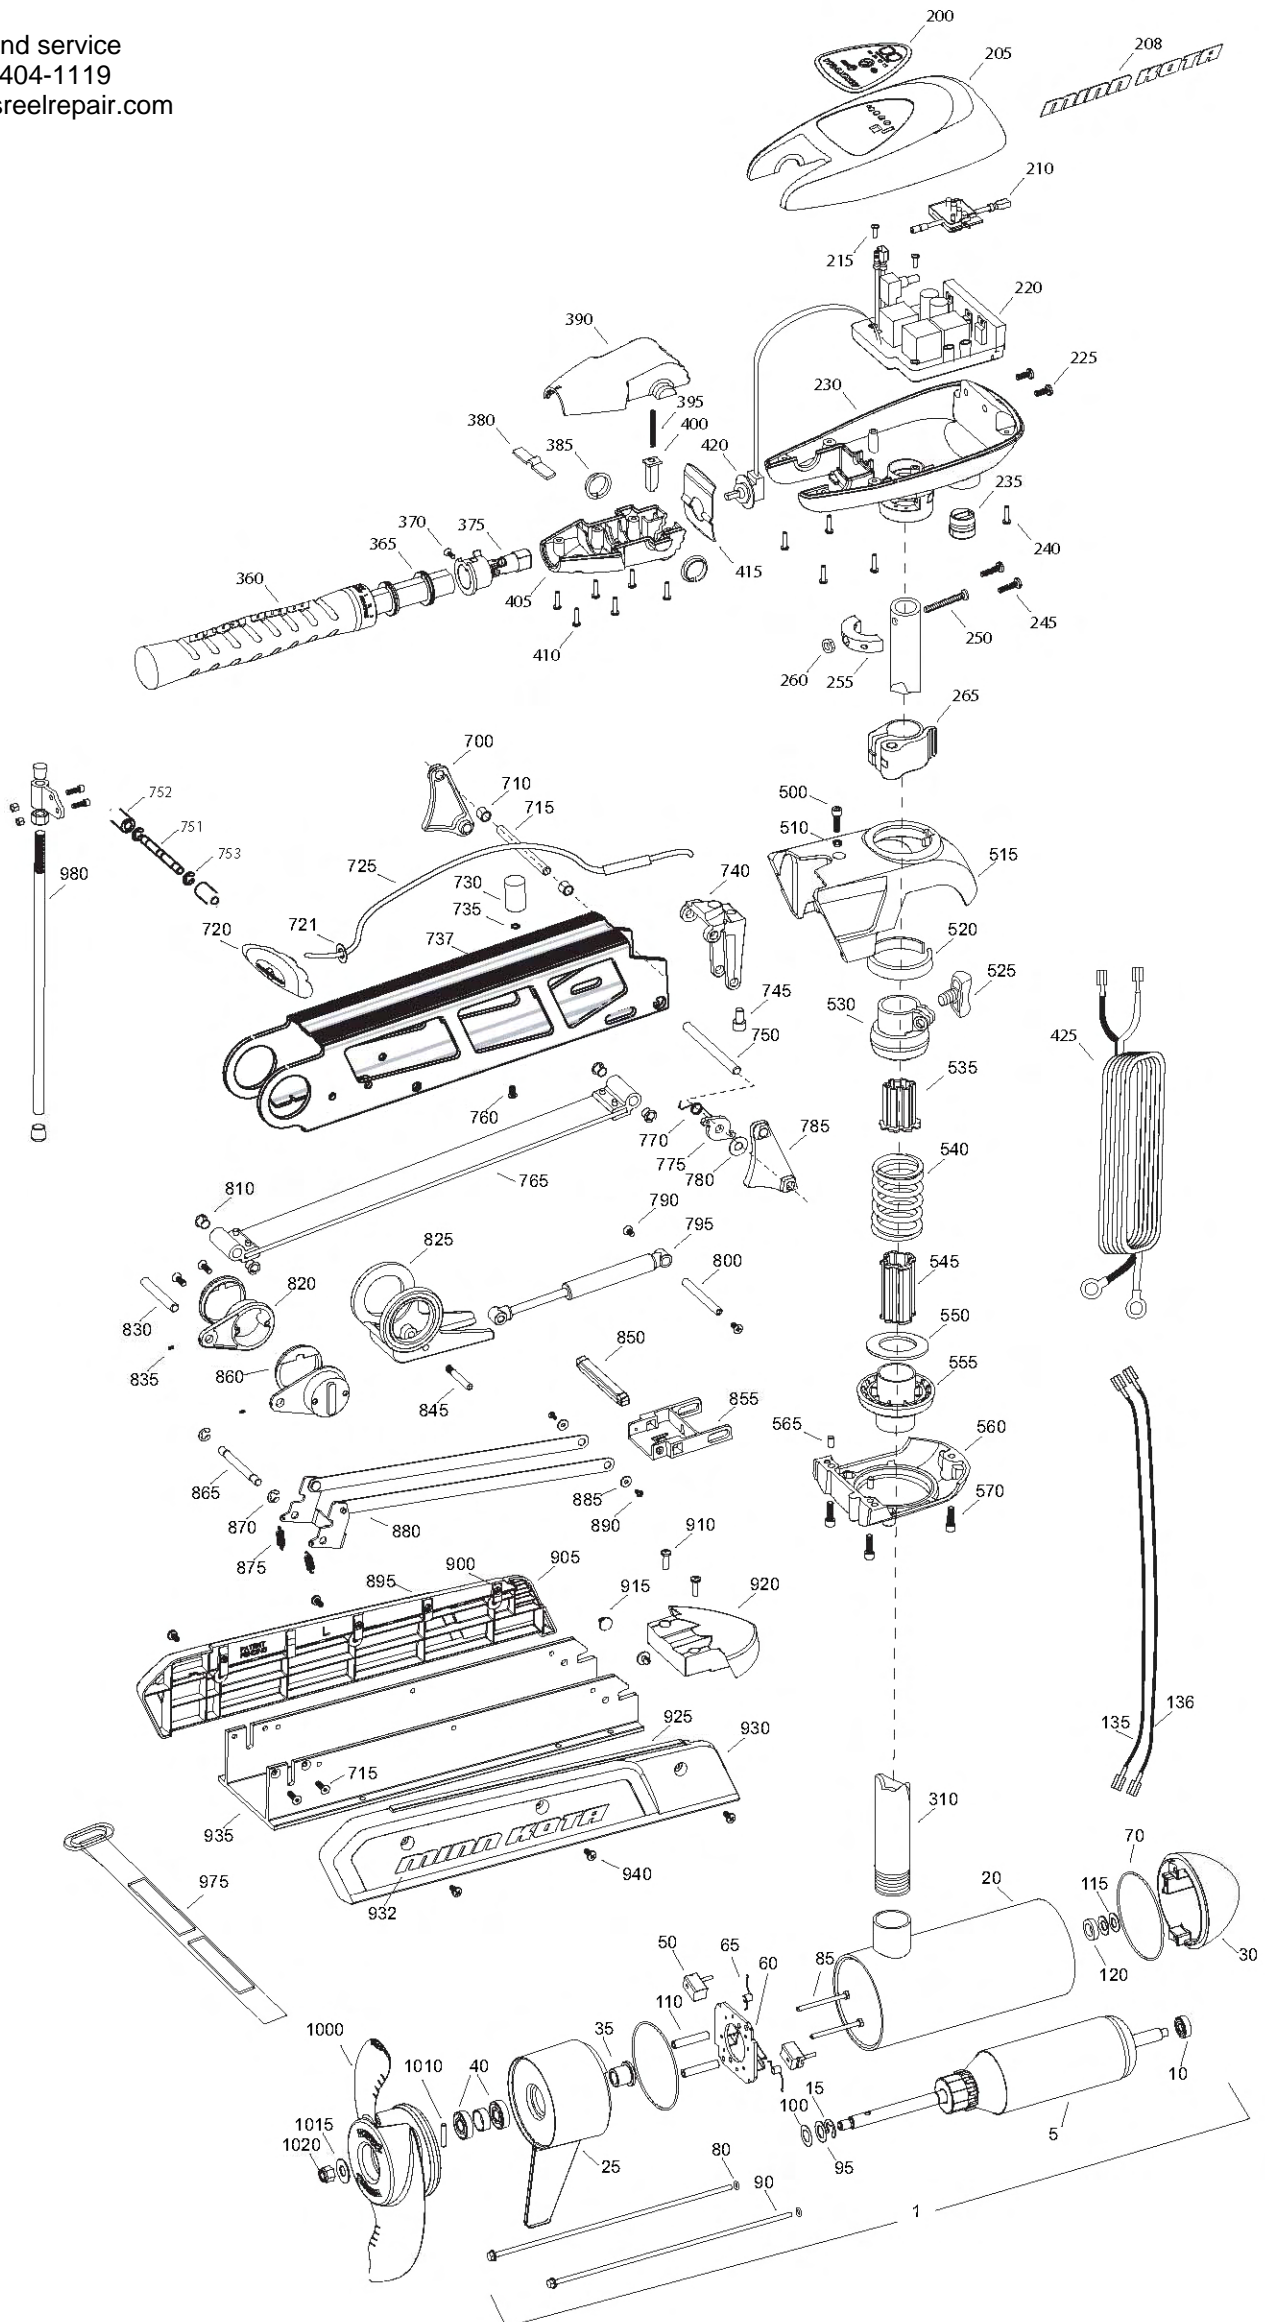

For Parts and service  
 Call 1-888-404-1119  
[www.mikesreelrepair.com](http://www.mikesreelrepair.com)

Item	P/N	Description	Qty	Item	P/N	Description	Qty	Item	P/N	Description	Qty
<b>80# Motor</b>				200	2065659	Decal, c-box cover	1	■	2991749	Mount, Fortrex, Short 52" [700-940]	1
1	2316226	24V Motor 62" SW	1	205	2060296	C-box cover	1	■	2991750	Mt, Fortrex, Long 80# 62" [700-940]	1
5	2-100-214	Armature assembly	1	208	2325666	Decal - MinnKota	2	■	2991751	Mt, Fortrex, Long 101# 62" [700-940]	1
10	140-010	Bearing	1	210	2074081	Battery meter, 24v SW	1	700	2280800	Link, bowguard mount, left	1
15	788-040	Retaining ring	1		2074082	Battery meter, 36v SW	1	710	2287302	Bushing, upper pins	2
20	2-200-397	Center housing assembly	1	215	3043427	Screw, #8 x 7/8 SS	2	715	2283400	Screw, 1/4-20 x 3/4 FHSC	4
25	2-300-340	Brush end housing assembly	1	220	2184007	Control board, 24/36	1	720	2880400	Pull grip assembly	1
30	421-376	Plain end housing assembly STD	1	225	2303434	Screw, #8-30 x 5/8 SS	2	721	2151700	Washer	1
35	144-017	Flange bearing	1	230	2062503	Control box, VARS, SW	1	725	2771601	Rope assembly	1
40	880-025	Seal	2	235	2062905	Strain relief	1	730	2281515	Spacer, inner arm	1
50	188-094	Brush	2	240	2303412	Screw, #6 x 5/8 SS	6	735	2281702	Washer, lock 1/4	1
60	2-600-148	Brush plate assembly	1	245	2263434	Screw, #8 x 1 SS	2	737	2284202	Outer arm, short, 52"	1
65	975-041	Brush spring	2	250	2383407	Screw, #10-24 x 2 SS	1		2284212	Outer arm, long, 62"	1
70	701-043	O-ring, motor	2	255	2061517	Collar, c-box	1	740	2992302	Rope guide assembly	1
80	701-009	O-ring, thru-bolt	2	260	2383124	Nut, 10-24, nylock, SS	1	745	2281530	Insert, threaded	1
85	830-027	Screw, 10-32 x 2	2	265	2991521	Cam lock/depth collar assy	1	750	2282608	Pin, 7/16 x 5 5/32	1
90	830-094	Thru-bolt	2					751	2282602	Pin, 3/8 x 3 3/4	1
95	990-051	Washer, steel	2	310	2032034	Tube Composite 52"	1	752	2261505	Spacer	2
100	990-052	Washer, nylatron	2		2032085	Tube Composite 62"	1	753	2263011	E-ring, 3/8 shaft	2
110	973-025	Spacer, brush plate	2	■	2990957	Handle assy, VARS [360-410]	1	760	2223418	Screw, 1/4-20 x 1/2 BHCS	1
115	992-010	Washer, Belleville	2					765	2993819	Inner arm assembly, short, 52"	1
120	992-045	Spacer, thrust	1	360	2990456	Grip/handle assy, VARS [360-375]	1		2993821	Inner arm assembly, long, 62"	1
135	640-021	Leadwire, black	1	365	2060015	Bearing, handle	2	770	2042711	Spring, torsion	1
136	640-126	Leadwire, red	1	370	2063405	Screw, #6 PFH SS	1	775	2283620	Latch, safety	1
■	2889460	Seal and O-ring Kit		375	2884092	Yoke / spider assy, VARS	1	780	2281704	Washer 7/16 nylon	1
				380	2302742	Spring, detent, off	1	785	2280805	Link, bowguard mount, right	1
				385	2060005	Bearing, handle pivot	2	790	2283410	Screw 1/4-20 x 1/2 PFH	2
				390	2060900	Handle half, upper	1	795	2288400	Gas spring (cylinder), 80/101#, short	1
				395	2302745	Spring, release button	1		2288401	Gas spring (cylinder), 80#, long mt	1
				400	2063700	Button, release	1		2288402	Gas spring (cylinder), 101#, long mt	1
				405	2060905	Handle half, lower	1	800	2282610	Pin, upper, shock	1
				410	2303412	Screw, #6 x 5/8 SS	6	810	2280005	Bearing, nyliner 7/16"	4
				415	2062715	Spring, handle pivot	1	820	2281932	Bracket, rear pivot	2
				420	2061700	Washer, pot holder	1	825	2281500	Yoke, shock mount	1
				425	2992521	Leadwire assy	1	830	2282606	Pin, 7/16 x 4 1/2	1
								835	2283402	Screw, set, 6-32 x 1/4	2
				■	2991768	Bowguard Assembly SW [500-570]	1	845	2282604	Pin, Knurled 5/16 x 2	1
				500	2263422	Screw, 5/16 x 1 SHCS	1	850	2283615	Latch bar	1
				510	2281700	Washer, 5/16 highcollar lock	1	855	2283610	Bracket - latch/strap, rope pull	1
				515	2281943	Bowguard top	1	860	2287300	Bushing, rear pivot	2
				520	2280000	Bearing, Bowguard top	1	865	2282602	Pin, 3/8 x 3 3/4	1
				525	2011366	Knob, ss	1	870	2263011	E-ring, 3/8 shaft	2
				530	2261525	Spring sleeve, upper	1	875	2282720	Spring, extension	2
				535	2264702	Tube insert, upper	1	880	2273600	Latch strap assembly, short	1
				540	2262705	Spring, bowguard	1		2773601	Latch strap assembly, Long	1
				545	2282000	Tube insert, lower	1	885	2261732	Washer 8, nylon	2
				550	2281525	Spacer, lower spring	1	890	2373450	Screw 8-18 x 3/8	2
				555	2281520	Spring sleeve, lower	1	■	2993911	Sideplate assembly, short, left, sw	1
				560	2991726	Bowguard bottom	1		2993916	Sideplate assembly, long, left, sw	1
				565	2262632	Spring pin 1/4 x 5/8, ss	2	895	2288625	Support, left sideplate	1
				570	2263422	Screw, 5/16 x 1, ss	3	900	2283408	Screw 8 x 3/8	8
	■	2889460	Seal and O-ring Kit								