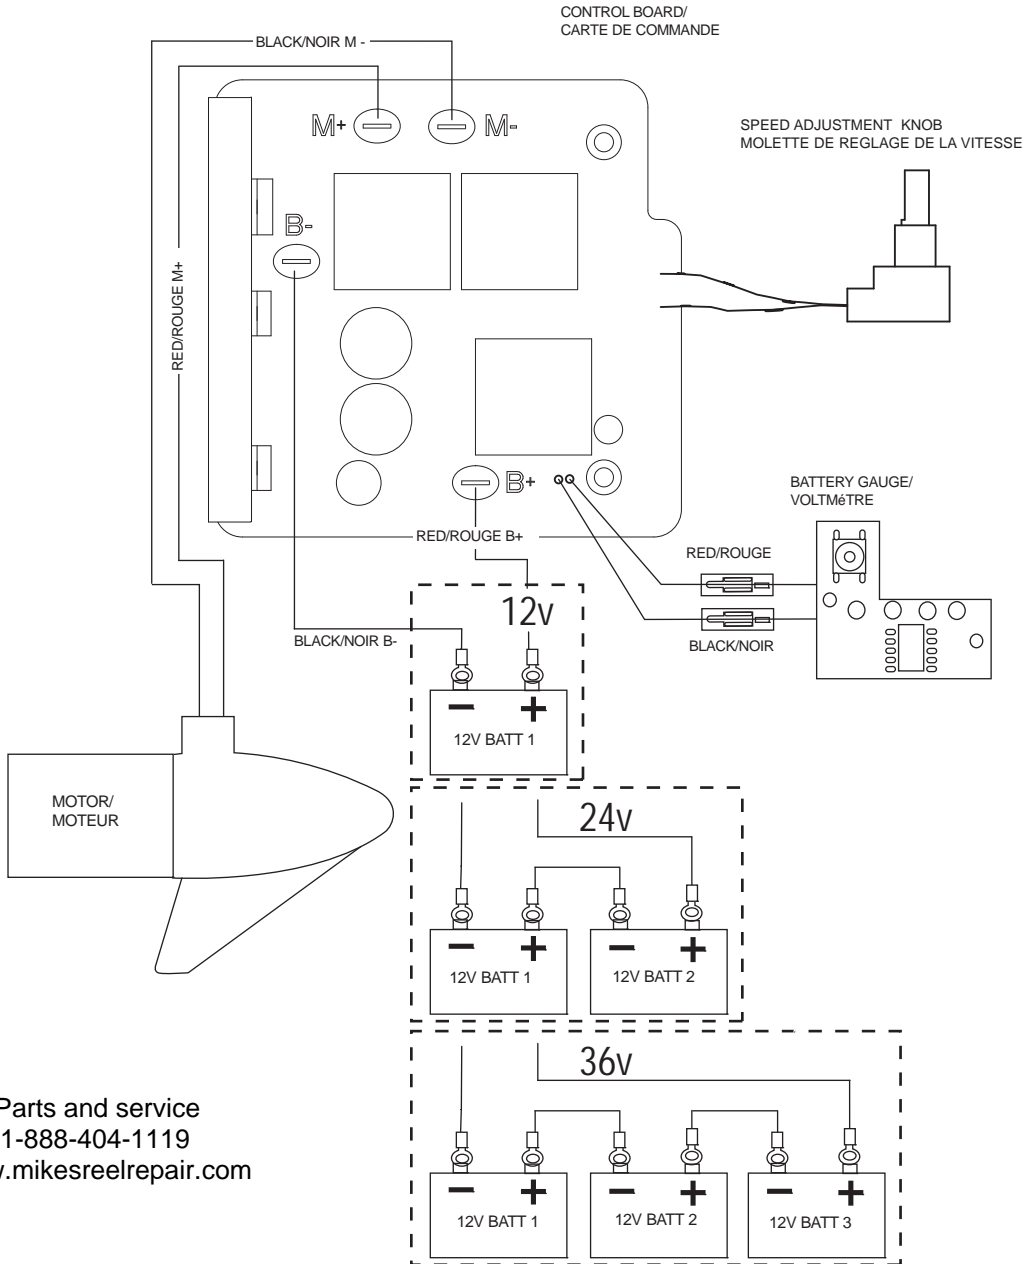

RT 80 is 24-volt only! RT 101 is 36-volt only!

THIS IS A UNIVERSAL MULTI-VOLTAGE DIAGRAM. DOUBLE CHECK YOUR MOTORS VOLTAGE FOR PROPER CONNECTIONS

For Parts and service
Call 1-888-404-1119
www.mikesreelrepair.com