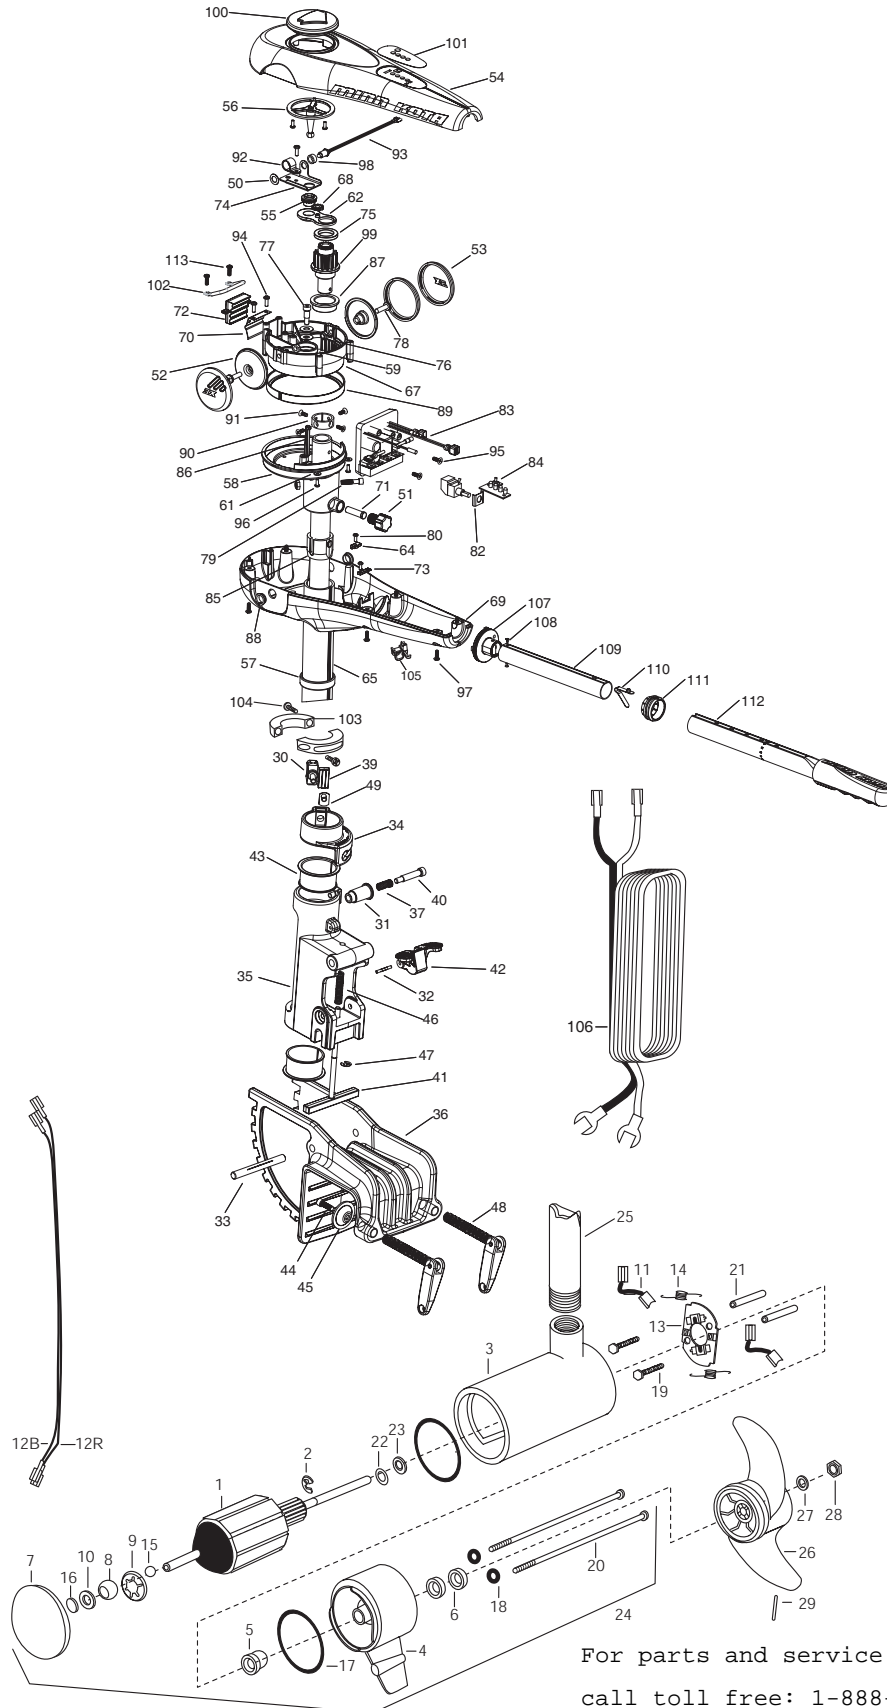

For parts and service
call toll free: 1-888-404-1119
www.mikesreelrepair.com

For parts and service

call toll free: 1-888-404-1119

www.mikesreelrepair.com

1	2-100-103	ARMATURE ASSEMBLY 24V 4"	34	2071505	ORIENTATION COLLAR	75	2073000	RING PRELOAD
2	788-040	RETAINING RING	35	2071873	HINGE 3:1 BRACKET	76	2073100	HEX NUT- NYLOC [3 EA.]
3	2-200-397	CENTER HOUSING ASSEMBLY 4.0 TXT	36	2071942	BRACKET FW BLACK	77	2073400	SCREW 5/16" X 1/2" SHOULDER
4	2-300-340	BRUSH END HOUSING ASSEMBLY	37	2072700	SPRING	78	2073408	SCREW [2 EA.]
5	144-017	BEARING- FLANGE (SERVICE ONLY)	39	2072801	TENSION BLOCK	79	2073410	SCREW
6	880-025	**SEAL [2.EA]	40	2073402	SCREW 5/16 X 1 1/4" SHOULDER	80	2073414	SCREW 6-32 PPH [2 EA.]
7	2-400-341	PLAIN END HOUSING ASSEMBLY	41	2073604	T-BAR	82	2074000	POT CLIP
8	144-021	BEARING SPHERICAL	42	2077202	TILT LEVER	83	2074061	CONTROL BOARD ASSEMBLY
9	784-025	BEARING RETAINER	43	2077310	BUSHING HINGE [2 EA.]	84	2074081	BATTERY METER
10	991-040	WASHER- FELT	44	2263452	SCREW 1/4-20 SHCS [2 EA.]	85	2075100	TENSION SLEEVE
11	186-094	BRUSH [2.EA]	45	2331700	WASHER CLAMP [2 EA.]	86	2076700	KEY - TUBE
12B	640-018	LEADWIRE-BLACK 10 AWG 62 1/2 (42")	46	2332700	SPRING	87	2077305	BEARING UPPER
	640-022	LEADWIRE-BLACK 10 AWG 72 1/2 XLP (52")	47	2013000	E-RING	88	2077316	PIVOT BUSHING [2 EA.]
12R	640-123	LEADWIRE-RED 10 AWG 64 XLP (42")	48	2991301	CLAMP/HANDLE ASSEMBLY [2 EA.]	89	2077320	BEARING - GEAR CARRIER
	640-127	LEADWIRE-RED 10 AWG 74 XLP (52")	49	2263101	NUT-T	90	2071560	COLLAR TUBE
13	738-004	BRUSH PLATE 4"	50	2013100	SPEED NUT	91	2223468	SCREW 8-32 [4 EA.]
14	975-041	SPRING- TORSION [2.EA]	51	2070105	KNOB-TENSION SLEEVE	92	2263201	CLAMP WIRE HARNESS
15	116-025	BALL- STEEL	52	2070110	PIVOT KNOB [2 EA.]	93	2264015	LIGHT INDICATOR
16	303-043	THRUST DISC- METAL	53	2070118	COVER-PIVOT KNOB [2 EA.]	94	2372100	SCREW 8-18 SS [2 EA.]
17	701-009	**O-RING —THRU BOLT [2.EA]	54	2070206	COVER 3:1	95	2332101	SCREW 8-32 SS [2 EA.]
18	701-043	**O-RING [2.EA]	55	2070801	COUPLER SOCKET	96	2332103	SCREW 6-20 SS [5 EA.]
19	830-027	SCREW -SELF THREAD 10-32X2 [2.EA]	56	2070810	COUPLER DRIVE	97	2012100	SCREW 8-18 X 5/8" [6 EA.]
20	830-094	THRU BOLT 12-24X10.31 [2.EA]	57	2071500	COLLAR-LOWER SUPPORT	98	2071525	SPACER-INDICATOR LIGHT
21	973-025	SPACER- BRUSH PLATE [2.EA]	58	2071513	YOKE-PIVOT	99	2992205	PINION - MAIN
22	990-051	WASHER- STEEL	59	2071710	WASHER NYLATRON [2 EA.]	100	2998601	INDICATOR ASSEMBLY
23	990-052	WASHER- NYLATRON	60	2071712	WASHER SS	101	2075616	DECAL RT 74
24	2317048	MOTOR ASSEMBLY 24V 4" VARS 42"	61	2071714	WASHER FLAT #6 [2 EA.]	102	2072815	BRACKET- TILT STOP
	2317049	MOTOR ASSEMBLY 24V 4" VARS 52"	62	2071900	IDLER PLATE	103	2261622	HALF COLLAR [2 EA.]
25	2072016	TUBE- COMPOSITE 3:1 42"	64	2071905	BRACKET- SENSOR SWITCH	104	2263453	SCREW 1/4-20 X1" [2 EA.]
	2072017	TUBE- COMPOSITE 3:1 52"	65	2072060	OUTER TUBE 3:1 42"	105	2052900	STRAIN RELIEF
■	1378122	PROPELLER KIT (includes 26-28)		2072061	OUTER TUBE 3:1 52"	106	2090600	LEADWIRE
26	2331120	PROPELLER W/WEDGE	67	2072210	GEAR CARRIER	107	2990404	PIVOT HANDLE ASSEMBLY
27	2091701	WASHER-5/16 SS	68	2072215	GEAR- IDLER	108	2072102	SCREW #6 X 1/4" [2 EA.]
28	2198401	ANODE	69	2072502	CONTROL BOX	109	2070425	HANDLE TUBE
29	2092600	PIN-DRIVE	70	2072705	SPRING DETENT	110	2070411	LATCH-BUTTON
■	2991827	BRACKET/HINGE ASSEMBLY	71	2072710	SPRING TENSION SLEEVE	111	2070010	BEARING
30	2011386	SCREW-TENSION	72	2072810	DETENT BLOCK-TILT	112	2990931	HANDLE ASSEMBLY-EXT.
31	2070100	KNOB ORIENTATION COLLAR	73	2072811	DETENT BLOCK-SWITCH	113	2332101	SCREW #8-32 X1/2" SS [2 EA.]
32	2070512	PIN HINGE	74	2072900	RETAINER COUPLER			
33	2070514	PIN PIVOT						