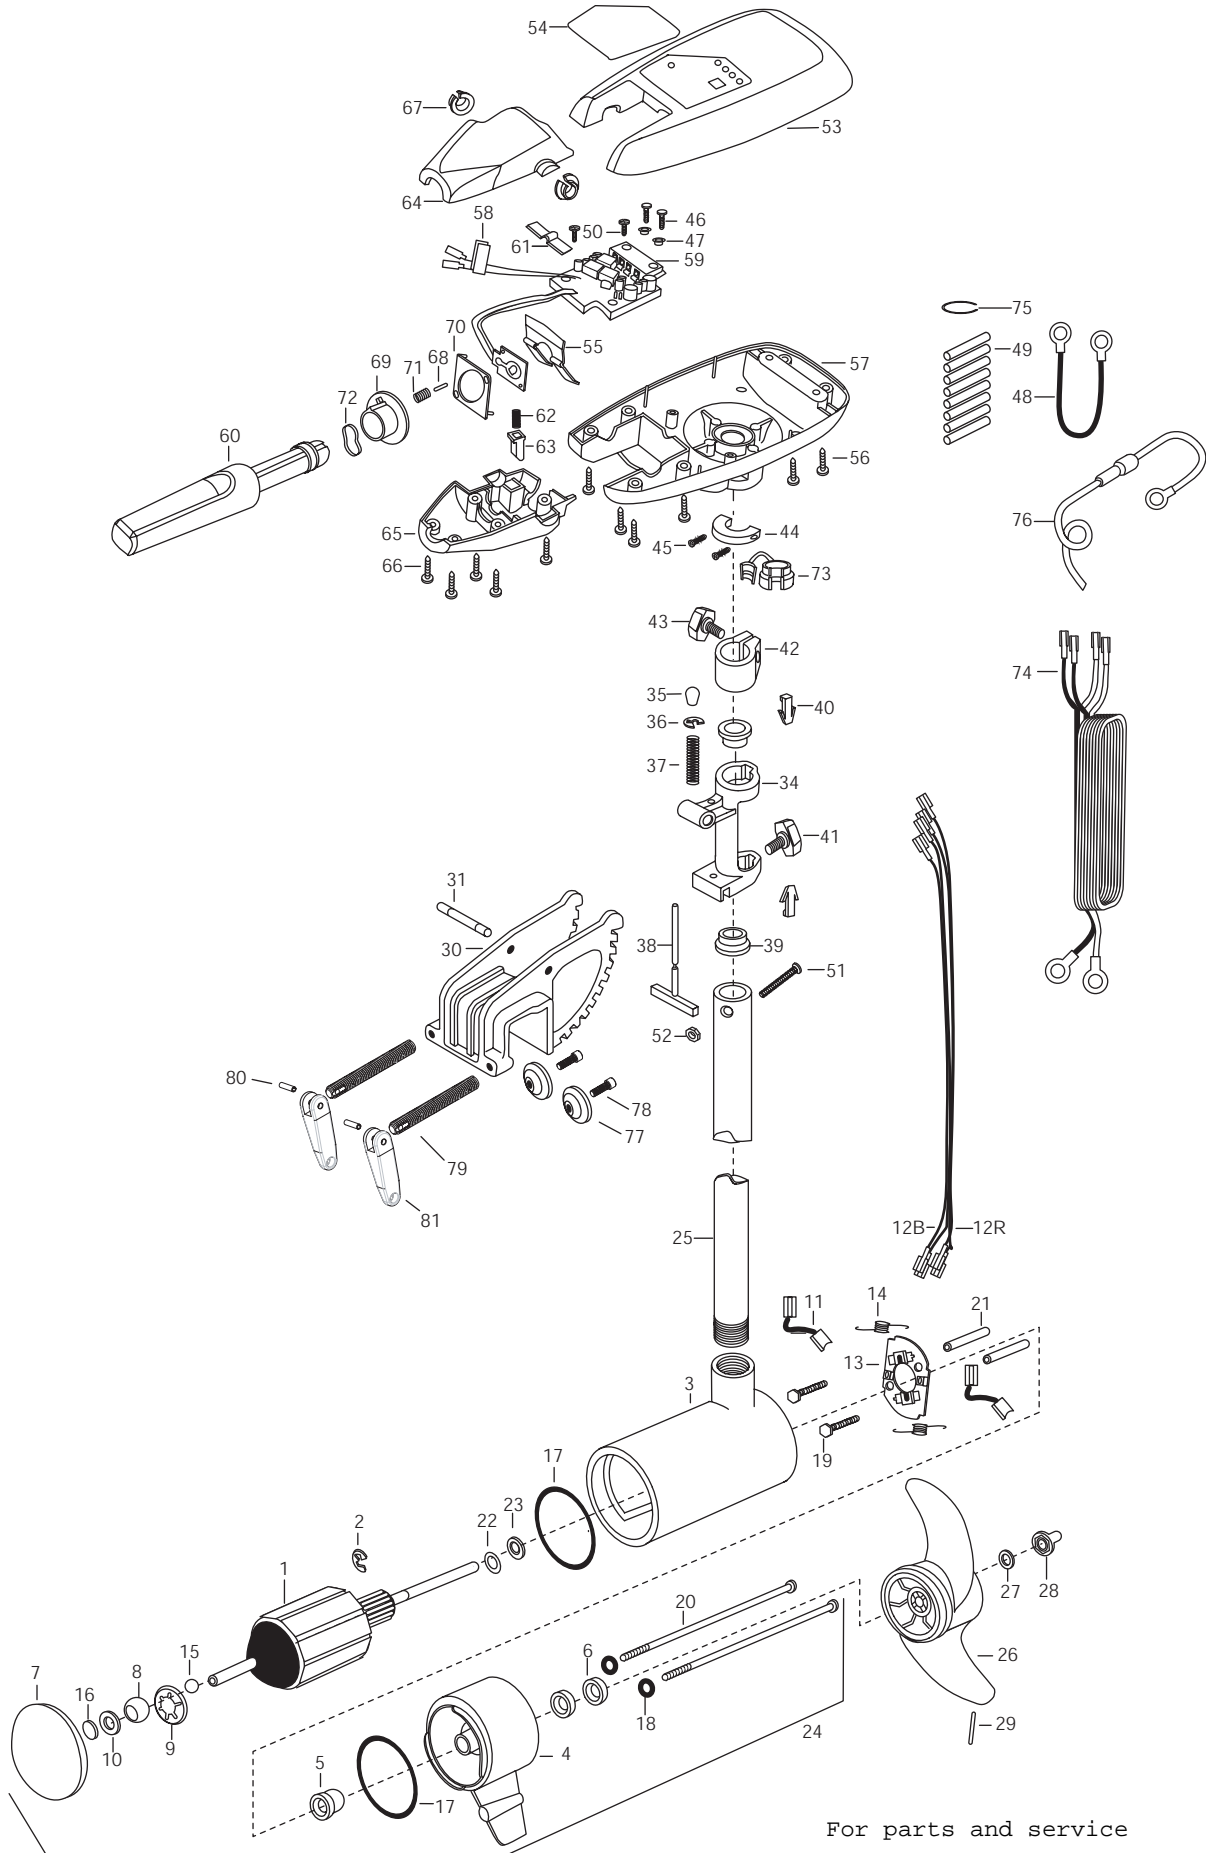

RT74/S
74 LBS. THRUST
24 VOLT 45 AMPS
42" SHAFT

For parts and service
call toll free: 1-888-404-1119
www.mikesreelrepair.com

For parts and service
call toll free: 1-888-404-1119
www.mikesreelrepair.com

1	2-100-103	ARMATURE ASSEMBLY 24V 4.0 74#	42	2061520	COLLAR-DEPTH
2	788-040	RETAINING RING	43	2011366	SCREW-COLLAR/NEW KNOB SS
3	2-200-397	CENTER-HOUSING ASSEMBLY 4.0 SW WHITE	44	2061517	COLLAR-CTRL BOX
4	2-300-340	BRUSH END HOUSING ASSEMBLY SW	45	2223430	SCREW #8X3/4 PPH TYPE 25 SS [2.EA]
5	144-017	BEARING - FLANGE	46	2301310	SCREW-8-18 X 1/2 SS [2.EA]
6	880-025	**SEAL [2.EA]	47	2301710	WASHER-INSUL. (TRANSF.BAR) [2.EA]
7	2-400-341	PLAIN END HOUSING ASSEMBLY 4.0 SW	48	2340610	CONNECTOR CABLE- 12"
8	144-021	BEARING - SPHERICAL	49	2305400	SHRINK TUBE-3/8 OD [8.EA]
9	784-025	BEARING RETAINER	50	2372100	SCREW-#8-18 X 5/8 THD [2.EA]
10	991-040	WASHER - FELT	51	2263406	SCREW-#10-24 X 2 SS PPH
11	188-094	BRUSH 4" W/TERMINAL [2.EA]	52	2333101	NUT-HEX #10-24 NYL SS UNC 2B
12B	640-015	LEADWIRE BLACK 10 AWG 55	53	2300219	COVER- CONTROL BOX RIPIDE WHITE
12R	640-119	LEADWIRE RED 10 AWG 56-1/2	54	2095617	DECAL-COVER (RT74/S)
13	738-004	BRUSH PLATE-4" TERMINAL	55	2302743	SPRING-DETENT HANDLE-TILT
14	975-041	SPRING - TORSION [2.EA]	56	2303412	SCREW-6-20 X 5/8 SELF TAP [6.EA]
15	116-025	BALL - STEEL	57	2062597	CONTROL BOX,SW, WHITE .875 BORE
16	303-043	THRUST DISC - METAL	58	2305810	TAG-AIR SWITCH LEADS
17	**701-043	O-RING THRU BOLT [2.EA]	59	2344007	CONTROL BOARD ASSEMBLY SW
18	**701-009	O-RING [2.EA]	60	2990915	HANDLE ASSEMBLY W/O U-JOINT
19	830-027	SCREW - SELF-THREAD 10-32X2 [2.EA]	61	2302742	SPRING-DETENT (OFF) SS
20	830-094	THRU BOLT 12-24 x 10.31 [2.EA]	62	2302745	SPRING-RELEASE BUTTON SS
21	973-025	SPACER - BRUSHPLATE [2.EA]	63	2303720	RELEASE BUTTON-HANDLE
22	990-051	WASHER - STEEL THRUST	64	2060411	HANDLE (TOP HALF) MAXIMIZER
23	990-052	WASHER - NYLATRON	65	2060415	HANDLE (LOWER HALF)
24	2317042	MTR ASSEMBLY 24V 4 VARS SW 74/W	66	2303412	SCREW-6-20 X 5/8 SELF TAP [5.EA]
25	2032032	TUBE (COMPOSITE) 42" WHITE	67	2060005	BEARING-HANDLE PIVOT
■	1378129	PROPELLER KIT	68	2302600	PIN-ACTUATOR
26	2331120	PROPELER- WEEDLESS WEDGE	69	2302850	ACTUATOR-CAM
27	2091701	WASHER-PROP (LARGE)	70	2302851	ACTUATOR-FWD/REV
28	2198401	ANODE- ZINC 4.0 LWR UNIT	71	2302740	SPRING- (ACTUATOR)
29	2092600	PIN-DRIVE SS	72	2302741	SPRING-CAM ZNC PLTD STEEL
■	2991830	BRACKET & HINGE ASSEMBLY SW WHITE	73	2332900	STRAIN RELIEF-C.CORD/C.
30	2031934	BRACKET- DIE CAST SW WHITE 10P	74	2330600	LEADWIRE (10 GA-4) RINGS
31	2010512	PIN-DRIVE LOK 3/8X2-1/2 SS	75	2303001	RING-PIG LOXIT HILL #2
34	2031856	HINGE-MACH. RT WHITE SS	76	2060310	CONNECT GROUND WIRE-FUSED
35	2010100	KNOB-TILT	77	2331700	WASHER, CLAMP SCREW SS [2EA.]
36	2333001	E-RING- SS	78	2263452	SCREW 1/4-20 X 3/4 SHCS SS [2EA.]
37	2332700	SPRING- T-BAR	79	2051301	CLAMP SCREW [2EA.]
38	2033601	T-BAR E-COAT	80	2052625	PIN-HANDLE
39	2037301	BUSHING-HINGE [2.EA]	81	2080925	HANDLE-SCREW
40	2062800	TENSION BLOCK- "SNAP IN" [2.EA]	■	2991301	CLAMP SCREW-HANDLE ASSEMBLY
41	2011386	SCREW-TENSION/NEW KNOB			(includes items 79, 80, 81)