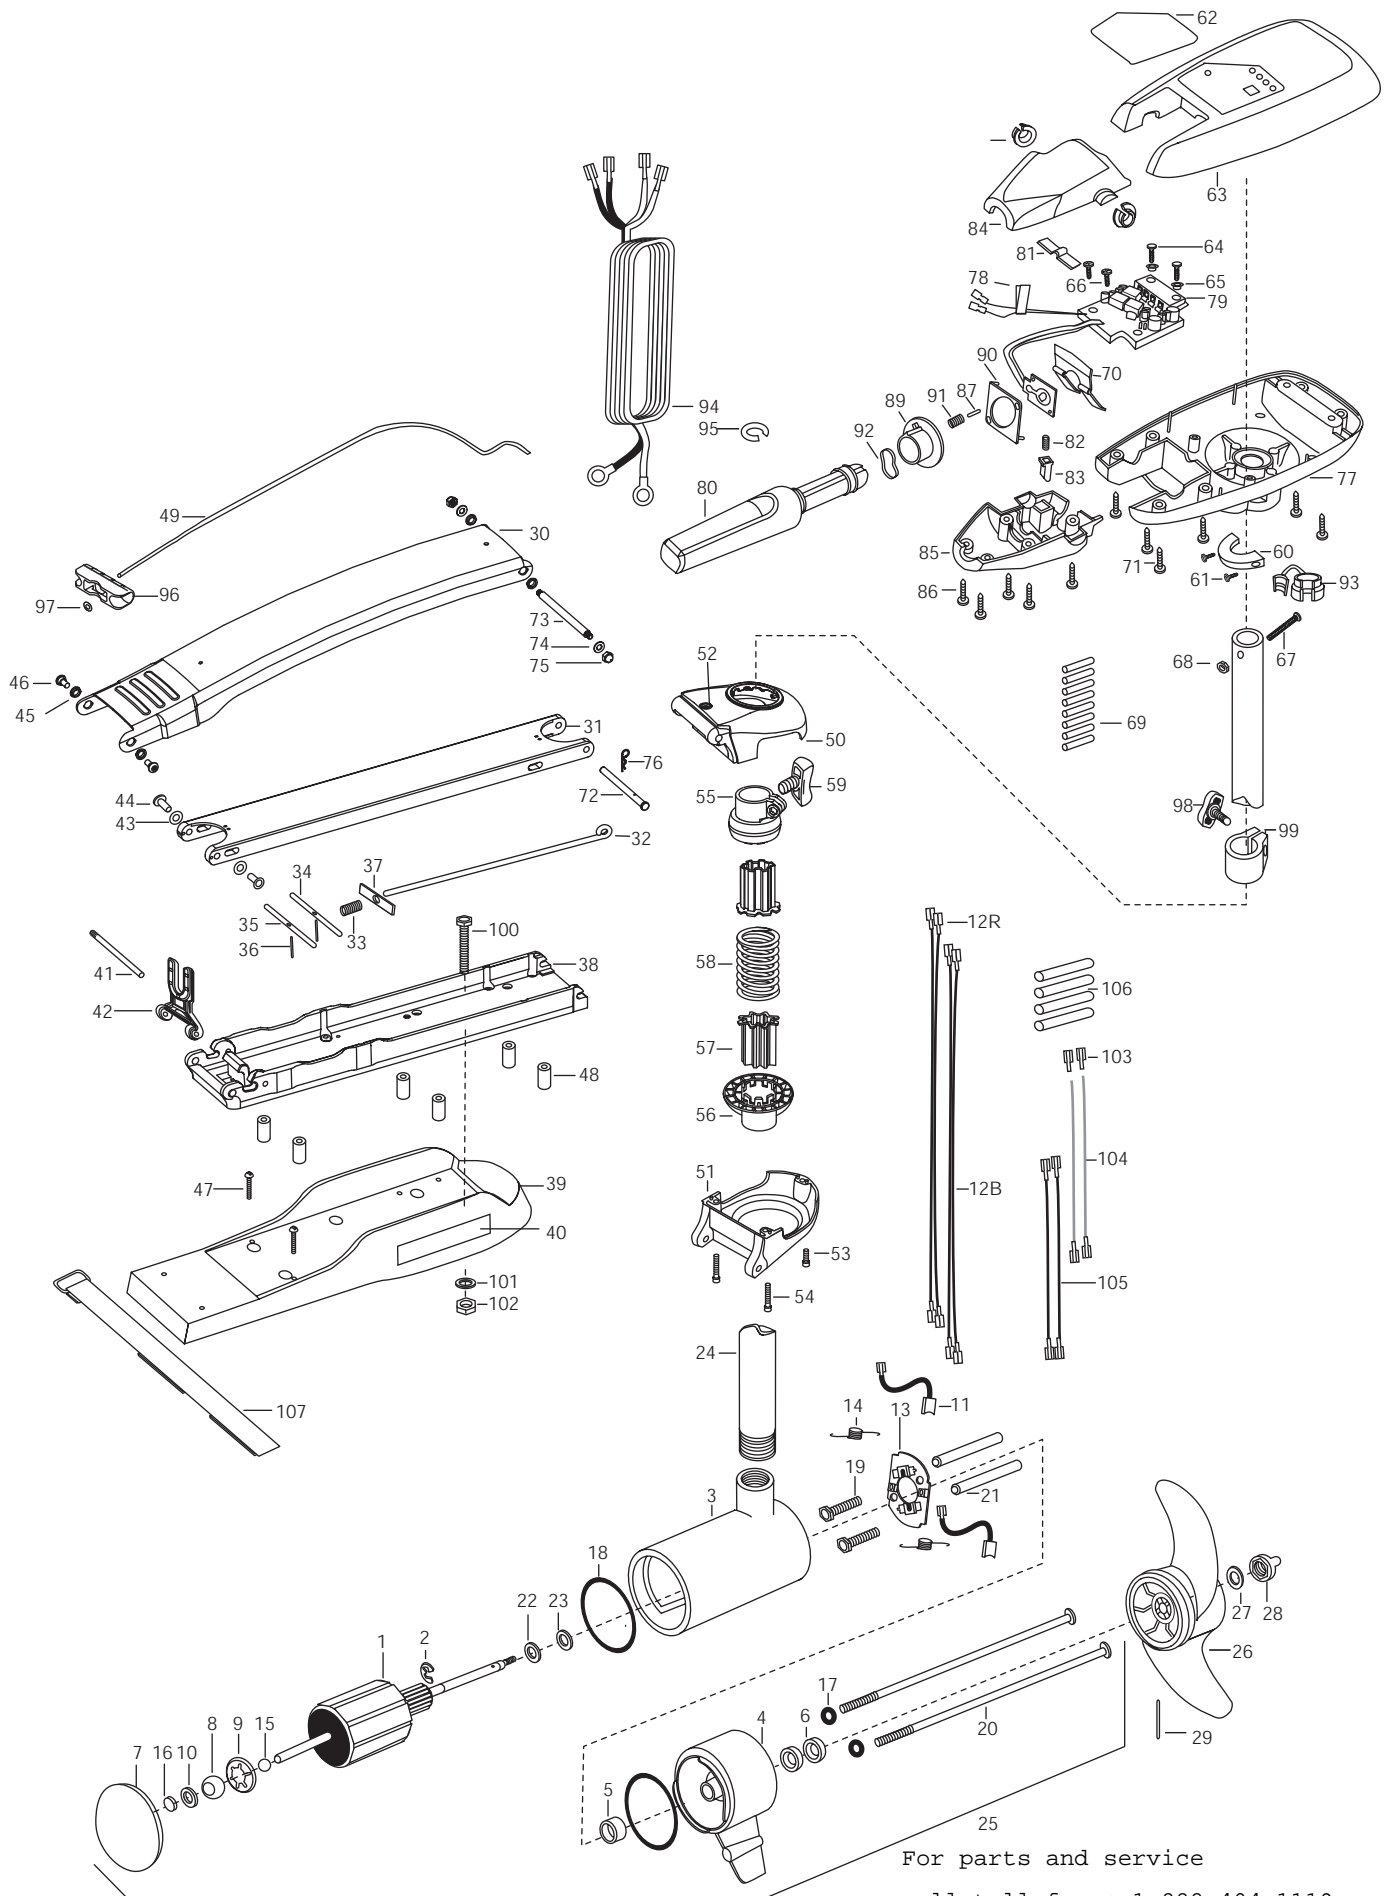

RT74/B (BowGuard 360 version)

74 LBS THRUST

24 VOLT 45 AMPS

52" or 62" SHAFT

For parts and service

call toll free: 1-888-404-1119

www.mikesreelrepair.com

For parts and service

call toll free: 1-888-404-1119

www.mikesreelrepair.com

1	2-100-103	ARMATURE ASSEMBLY 24V 4.0 74#	34	2233601	LOCKBAR SS	70	2302743	SPRING- DETENT (HANDLE-TILT)
2	788-040	RETAINING RING	35	2233603	LOCKBAR- REAR- SS	71	2303412	SCREW- #6-20 X 5/8 SELF TAP [6.EA]
3	2-200-397	CENTER HOUSING ASSEMBLY 4.0 MAGNE	36	2152610	SPRING- PIN LOCKBAR [2.EA]	72	2262606	PIN- CLEVIS SS MAXXUM BWGRD
4	2-300-340	BRUSH END HOUSING ASSEMBLY 4.0 SW	37	2262703	SPRING STOP MAXXUM	73	2262604	PIN - BWGRD UPPER THREADED SS
5	144-017	BEARING- FLANGE	38	2993982	BOWPLATE/INSERT LONG, SW- 62"	74	2261722	WASHER- FLAT 5.16-18 SS [2.EA]
6	880-025	**SEAL [2.EA]		2993983	BOWPLATE/INSERT STD, SW- 52"	75	2223100	NUT- TENSION 5/16 [2.EA]
7	2-400-341	PLAIN END HOUSING ASSEMBLY 4.0	39	2263915	MOTOR REST LONG-MAXXUM WHITE - 62"	76	2260800	CLIP- HAIR SPRING
8	144-021	BEARING- SPHERICAL		2263914	MOTOR REST STD- MAXXUM WHITE - 52"	77	2062597	CONTROL BOX- SW WHT .875 BORE
9	784-025	BEARING RETAINER	40	2065676	DECAL- MOTOR REST RT W [2.EA]	78	2305810	TAG- AIR SWITCH LEADS
10	991-040	WASHER- FELT	41	2260505	PIN- HINGE (HEADLESS) SS	79	2344007	CONTROL BOARD ASSEMBLY SW (HC)
11	186-094	BRUSH 4" W/TERMINAL [2.EA]	42	2293811	YOKE- MAX MOUNT- POLYPROPYLENE	80	2990915	HANDLE ASSEMBLY W/O U- JOINT
12B	640-017	BRUSH WIRE 10 AWG- BLACK 61	43	2261708	WASHER- 3/8 X 1/2 X .010 SS [2.EA]	81	2302742	SPRING- DETENT (OFF) SS
12R	640-121	BRUSH WIRE 10 AWG- RED 62.5	44	2236000	BEARING- NYLINER [2.EA]	82	2302745	SPRING- RELEASE BUTTON SS
13	738-004	BRUSH PLATE- 4" TERMINAL	45	2293501	BUSHING- STAINLESS STEEL [4.EA]	83	2303720	RELEASE BUTTON- HANDLE
14	975-041	SPRING- TORSION [2.EA]	46	2263500	BOLT- SHOULDER (MAXXUM) [2.EA]	84	2060411	HANDLE TOP HALF- MAXIMIZE
15	116-025	BALL- STEEL	47	2263434	SCREW- #8-18X1 PPH SS [2.EA] --52"	85	2060415	HANDLE LOWER HALF
16	303-043	THRUST DISC- METAL	48	2261505	SPACER- MOTOR REST [6.EA] --52"	86	2303412	SCREW - 6-20 X 5/8 SELF TAP [5.EA]
17	701-009	**O-RING- THRU BOLT [2.EA]	49	2251601	ROPE- 40", MAXXUM MOUNT	88	2060005	BEARING- HANDLE PIVOT [2.EA]
18	701-043	**O-RING [2.EA]	■	2994833	BAG ASSEMBLY, MAX STABILIZER KIT - 62"	87	2302600	PIN- ACTUATOR
19	830-027	SCREW- SELF-THREAD 10-32 X 2 [2.EA]	■	2991846	BOWGUARD ASSEMBLY SW WHT HCT	89	2302850	ACTUATOR- CAM
20	830-094	THRU BOLT- 12-24 X 10.31 [2.EA]	50	2261968	BRACKET BASE TOP/EYELET ASSMBLY WHT	90	2302851	ACTUATOR- FWD/REV
21	973-025	SPACER- BRUSH PLATE [2.EA]	51	2991877	BRACKET BOTTOM/BEARING ASSMBLY WHT	91	2302740	SPRING- ACTUATOR
22	990-051	WASHER- STEEL THRUST	52	2772352	EYELET KIT -ROPE	92	2302741	SPRING- CAM (ZNC PLT STEEL)
23	990-052	WASHER- NYLATRON	53	9954533	SCREW- 1/4-20 X 3/4 SS SHC	93	2332900	STRAIN RELIEF- C.CORD/C
24	2032085	TUBE- COMPOSITE - WHT - 62"	54	2263404	SCREW- 1/4-20 X 2-1/4 SHCP, SS [2.EA]	94	2330600	LEADWIRE- 10 GA-4 (RINGS)-62"
	2032034	TUBE- COMPOSITE- WHT - 52"	■	2884701	SLEEVE/INSERT KIT		2330601	LEADWIRE- 10 GA-4 (RINGS)-52"
25	2317044	MOTOR ASSEMBLY 24V 4 VARS SW 74W	55	2261525	SPRING- SLEEVE, UPPER	95	2303001	RING - PIG (LOXIT HILL #2)
■	1378129	PROPELLER KIT	56	2261535	SPRING- SLEEVE, LOWER	96	2150400	PULL- GRIP
26	2331120	PROPELLER- W/WEDGE	57	2264702	INSERT- TUBE (2 PER) B.MNT	97	2151700	WASHER- EYE SHAFT (.562 OD)
27	2091701	WASHER (LARGE)	58	2262705	SPRING- BOWGUARD, SS	98	2011366	SCREW- COLLAR/NEW KNOB SS
28	2198401	ANODE-ZINC 4.0 LWR UNIT	59	2011366	SCREW- COLLAR/NEW KNOB SS	99	2031520	COLLAR- DEPTH (W/O INSERT)
29	2092600	PIN- DRIVE SS	60	2061517	COLLAR- CTRL BOX SW WHITE	■	2994832	BAG ASSEMBLY- MAX- 62"
■	2771844	MOUNT, BOW ASMB, SW LONG - 62" W/BG	61	2223430	SCREW- #8X3/4 PPH TYPE 25 SS	■	2994830	BAG ASSEMBLY- MAXXUM
	2771843	MOUNT, BOW ASMB, SW STD - 52" W/BG	62	2095682	DECAL- COVER RT74/B/HC	*100	2263431	SCREW- 1/4-20 X 3.5 PPH [6.EA]
30	2264249	ARM UPPER- SW LNG WHT - 62"	63	2300219	COVER- CONTROL BOX RIPTIDE WHITE	*101	2261713	WASHER- 1/4 FLAT SS [6.EA]
	2264244	ARM UPPER- SW STD WHT- 52"	64	2301310	SCREW- #8-18 X1/2 SS [2.EA]	*102	2263103	NUT- 1/4-20 NYLOCK JAM SS [6.EA]
31	2994320	ARM- LOWER ASSEMBLY LG WHT SW- 62"	65	2301710	WASHER- INSUL. (TRANSF.BAR) [2.EA]	103	2030710	CONNECTOR BUTT- 62" [4.EA]
	2994310	ARM- LOWER ASSEMBLY STD WHT SW-52"	66	2372100	SCREW- #8-18X5/8 THD SS [2.EA]	104	2030317	WIRE EXTENSION- 18" RED - 62" [2.EA]
32	2153605	EYE SHAFT- 2LOCKBAR LONG SS- 62"	67	2263406	SCREW- #10-24 ZP 2 SS	105	2030316	WIRE EXTENSION- 18" BLACK - 62" [2.EA]
	2153603	EYE SHAFT- 2LOCKBAR STD SS - 52"	68	2333101	NUT- HEX #10-24 UNC NYLOCK SS	106	2375400	SHRINK TUBE- 1/4OD X 1-3/4 - 62" [4.EA]
33	2152701	SPRING- LOCKBAR SS	69	2305400	SHRINK TUBE- 3/8 OD [8.EA]	107	2263802	STRAP- HOLD DOWN VELCRO 62"