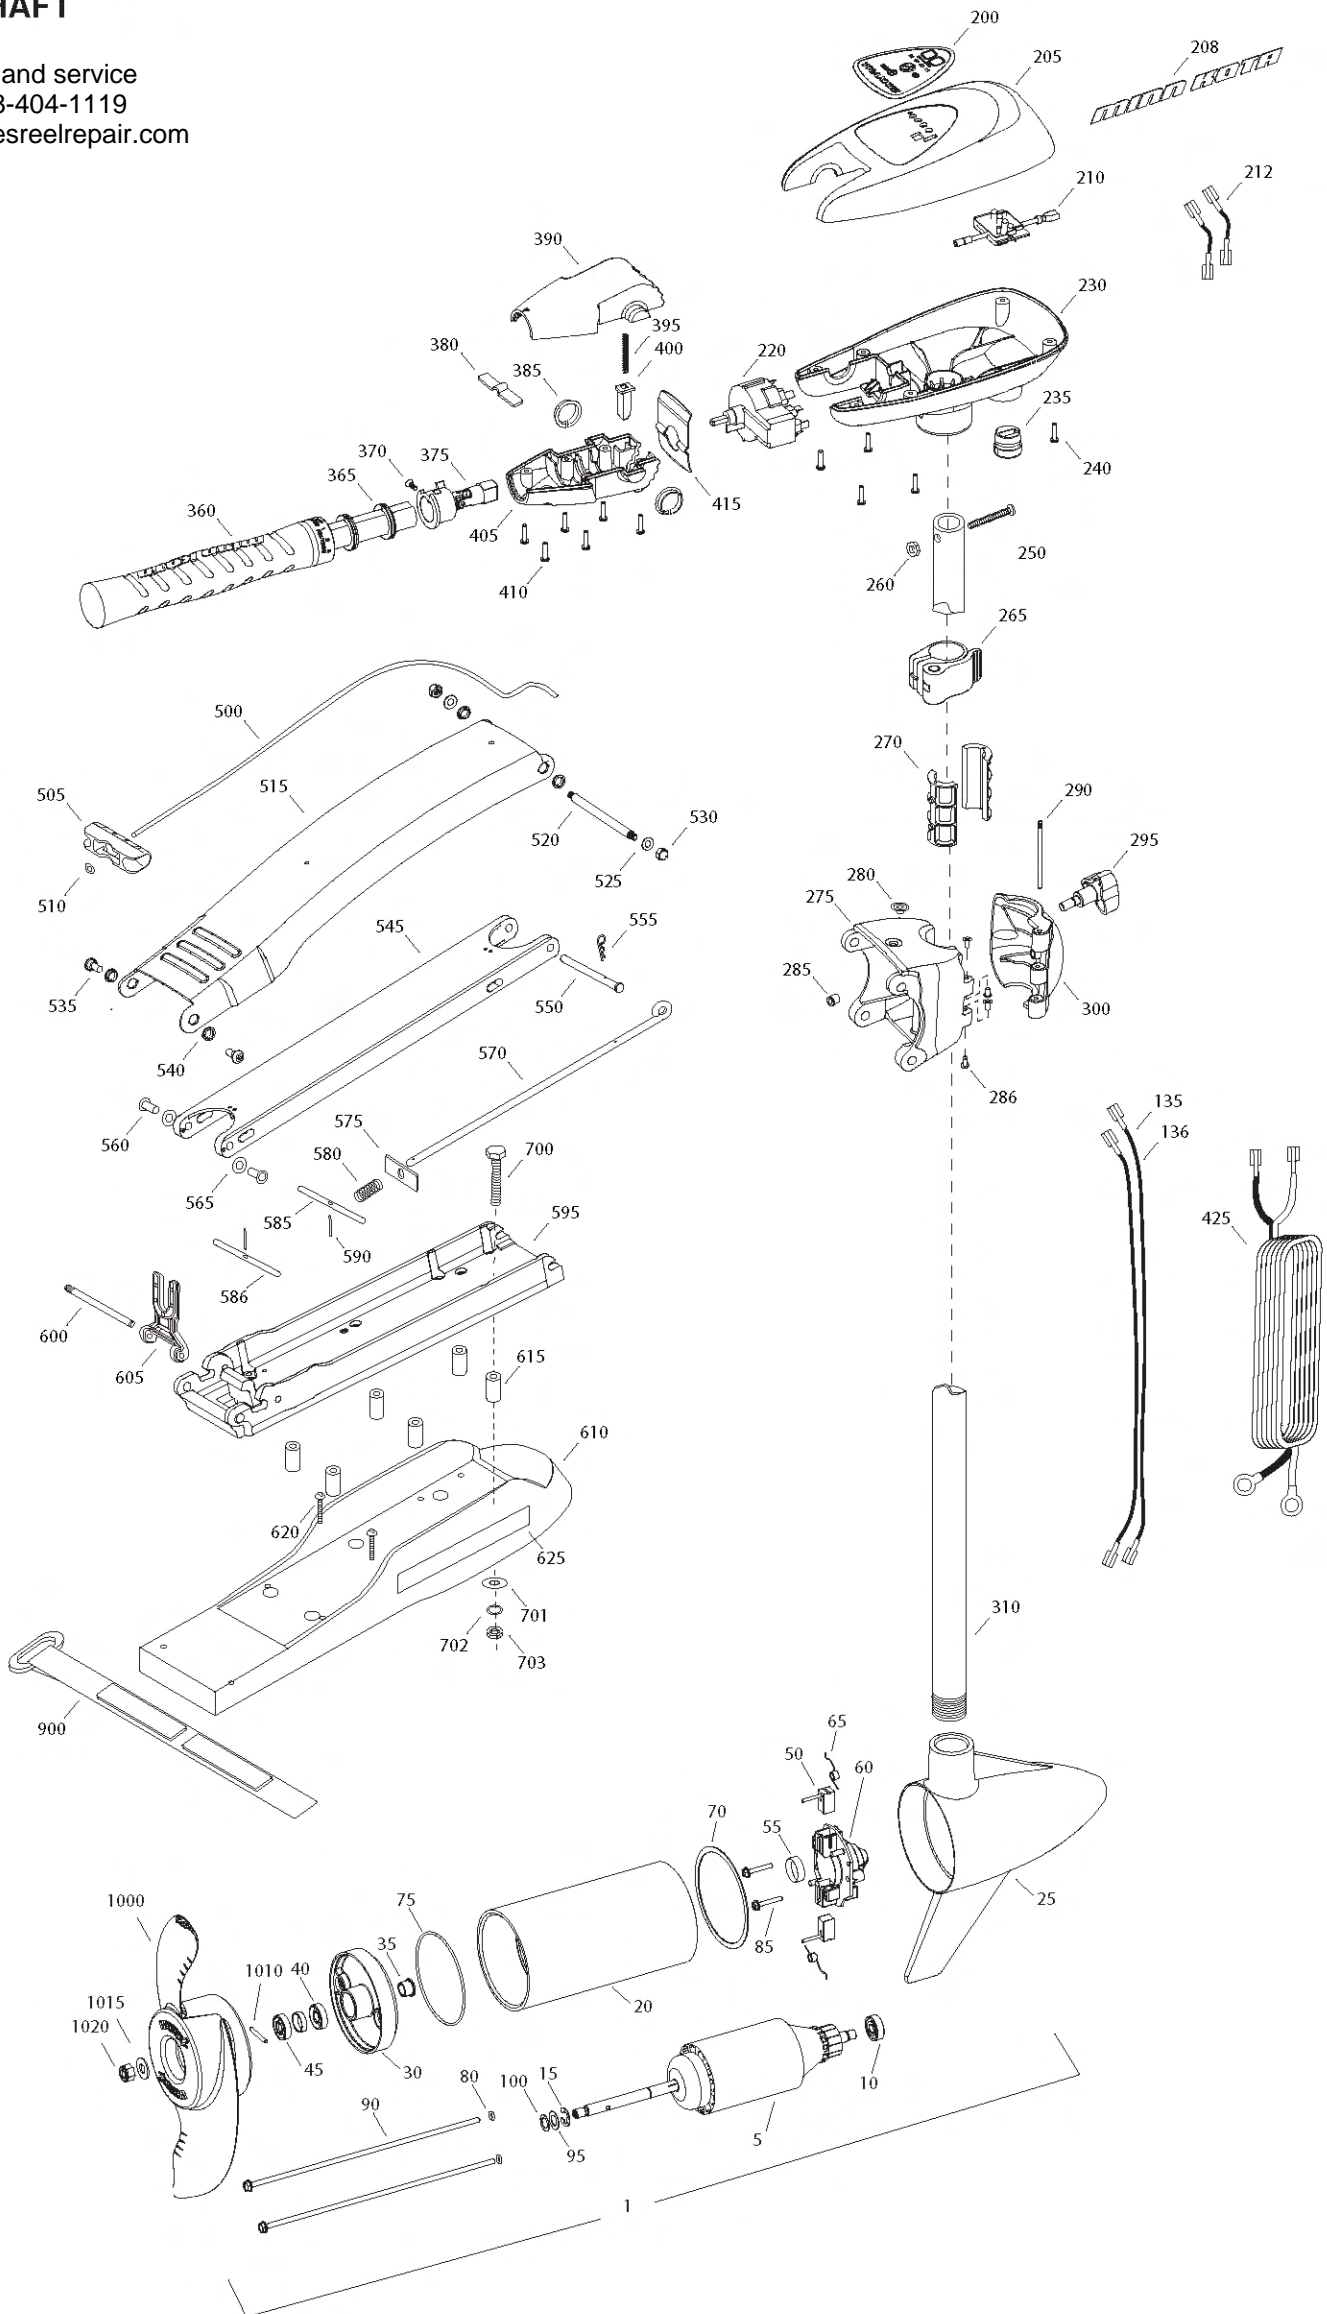

Item	P/N	Description	Qty	Item	P/N	Description	Qty	Item	P/N	Description	Qty
1	2097097	12V Motor 52" SW	1	365	2060015	Bearing, handle	2	■	2994875	Propeller bag assy	
5	2-100-115	Armature assembly	1	370	2063405	Screw, #6 PFH SS	1	1000	2091160	Propeller WW2	1
10	140-010	Bearing	1	375	2884091	Yoke / spider assy, 5SPD	1	1010	2092600	Drive pin, small	1
15	788-015	Retaining ring	1	380	2302742	Spring, detent, off	1	1015	2151726	Washer, prop, small	1
20	2-200-301	Center housing assembly	1	385	2060005	Bearing, handle pivot	2	1020	2198400	Nut, nylock, prop, Anode	1
25	2-300-337	Brush end housing assembly	1	390	2060900	Handle half, upper	1				
30	2-400-337	Plain end housing assembly	1	395	2302745	Spring, release button	1				
35	144-049	Flange bearing	1	400	2063700	Button, release	1				
40	880-003	Seal	1	405	2060905	Handle half, lower	1				
45	880-006	Seal with shield	1	410	2303412	Screw, #6 x 5/8 SS	6				
50	188-036	Brush	2								
55	725-050	Paper tube	1	415	2062715	Spring, handle pivot	1				
60	2-600-103	Brush plate assembly	1	425	2992523	Leadwire assy	1				
65	975-040	Brush spring	2								
70	337-036	Gasket	1	■	2991845	Mount, Bow Assy hinge and door	1				
75	701-081	O-ring, motor	1			[270-300], [500-625]					
80	701-008	O-ring, thru-bolt	2	500	2251601	Rope	1				
85	830-007	Screw, 8-32	2	505	2150400	Pull grip	1				
90	830-042	Thru-bolt	2	510	2151700	Washer	1				
95	990-067	Washer, steel	2	515	2264244	Arm, upper, std, sw	1				
100	990-070	Washer, nyatron	2	520	2262604	Pin, bowguard, upper	1				
135	640-008	Leadwire, black	1	525	2261722	Washer, 5/16", ss	2				
136	640-107	Leadwire, red	1	530	2223100	Nut, 5/16-18 SS	2				
■	2888460	Seal and O-ring Kit		535	2263500	Bolt, shoulder	2				
				540	2293501	Bushing, SS	2				
200	2195656	Decal, c-box cover	1	545	2994351	Arm, Lower, std, sw	1				
205	2060296	C-box cover	1	550	2262606	Pin, clevis ss	1				
208	2325666	Decal - MinnKota	2	555	2260806	Spring, clip, ss	1				
210	2074080	Battery meter, 12v SW	1	560	2267318	Bushing, nyliner	2				
212	2070304	Wire, battery meter, blk	1	565	2261708	Washer, spacer, .010 thk	as reqd				
	2070305	Wire, battery meter, red	1	570	2153603	Eyeshaft, ss	1				
220	2064023	Switch 5 speed	1	575	2262703	Spring stop	1				
230	2062506	Control box, 5 SPD, SW	1	580	2152701	Spring, lock bar, ss	1				
235	2062905	Strain relief	1	585	2233621	Lock bar, front, ss	1				
240	2303412	Screw, #6 x 5/8 SS	6	586	2233623	Lock bar, back, ss	1				
250	2383407	Screw, #10-24 x 2 SS	1	590	2152612	Spring pin, ss	2				
260	2383124	Nut, 10-24, nylock, SS	1	595	2773983	Bowplate w/ insert, std, fw	1				
265	2991521	Cam lock/depth collar assy	1	600	226050s	Hinge pin, ss	1				
				605	2293811	Yoke, Max	1				
■	2771982	Hinge & door assembly [270-300]	1	610	2263917	Motor rest, std, fw	1				
270	2151532	Hinge sleeve	2	615	2261505	Spacer, motor rest	6				
275	2991782	Hinge base assembly	1	620	2263434	Screw, #8, SS	2				
280	2232315	Eyelet SS	1	625	2065677	Decal, motor rest	2				
286	2236001	Bushing, nyliner	4								
285	2264706	Insert, hinge base	1	■	2994830	Bag assembly	1				
290	2262642	Pin, hinge door	1	700	2263431	Screw, 1/4-20 x 3 1/2" PPH, SS	6				
295	2260902	Knob, door	1	701	2301720	Washer, rubber mounting	6				
300	2261859	Hinge door	1	702	2261713	Washer, 1/4 SS	6				
				703	2263101	Nut, 1/4-20 Nylock, SS	6				
310	2032033	Tube Composite 42"	1								
	2032034	Tube Composite 52"	1	900	2263804	Strap, hold down	1				
■	2990956	Handle assy, 5SPD [360-410]	1	■	1378131	Propeller kit WW2					
360	2990456	Grip/handle assy, 5SPD [360-375]	1								