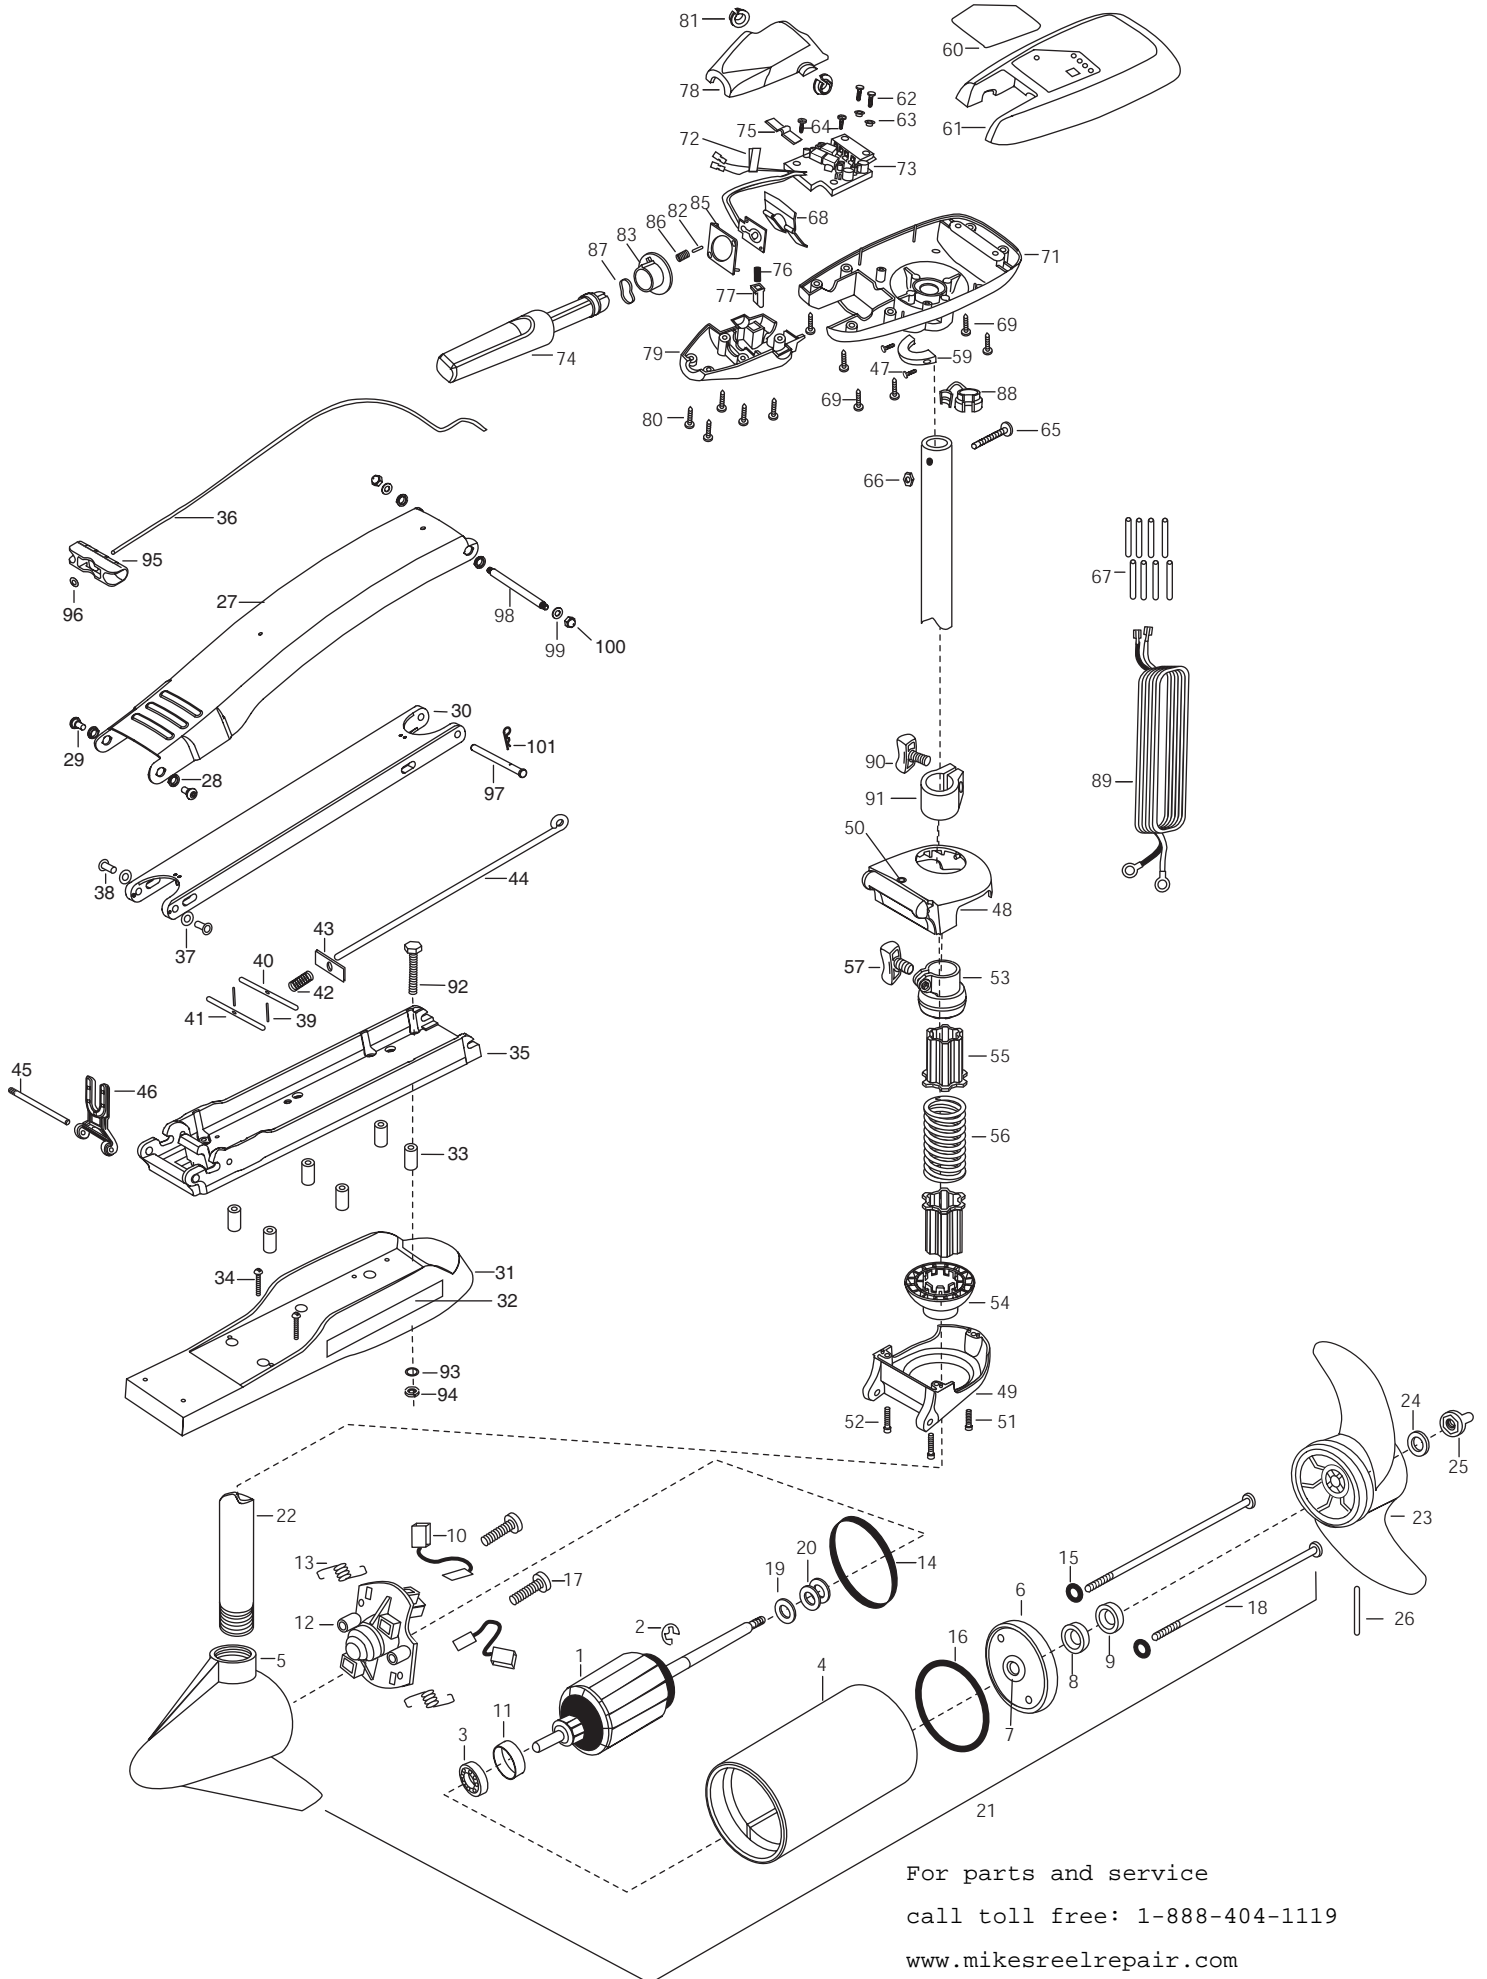

RT55/B (BowGuard version)
55 LBS THRUST
12 VOLT 45 AMPS
52" SHAFT

For parts and service
call toll free: 1-888-404-1119
www.mikesreelrepair.com

For parts and service
call toll free: 1-888-404-1119
www.mikesreelrepair.com

1	92-100-013	ARMATURE ASSEMBLY 12V 3.625	33	2261505	SPACER, MOTOR REST [6 EA.]	66	2333101	NUT-HEX 10-24 UNC-2B NYLOC
2	788-015	RETAINING RING	34	2263434	SCREW 8-18 X 1 PPH SS [2 EA.]	67	2305400	SHRINK TUBE-3/8 OD X 1-1 [8. EA]
3	140-010	BEARING -BALL	35	2993983	BOWPLATE/INSERT ASSEMBLY	68	2302743	SPRING-DETENT -HANDLE-TILT
4	2-200-301	CENTER HOUSING ASSEMBLY 3.625 WHT	36	2251601	ROPE (40"), MAXXUM MOUNT	69	2303412	SCREW-6-20 X 5/8 SELF TAP [6. EA]
5	421-336	HOUSING- BRUSH END 3.625 SW WHI	37	2261707	WASHER 3/8 X 1/2 X .010 SS [2 EA.]	71	2062596	CONTROL BOX, SW, .725 BORE WHT
6	2-400-337	PLAIN END HOUSING ASSEMBLY 3.625	38	2236000	BEARING NYLINER [2 EA.]	72	2305810	TAG-AIR SWITCH LEADS
7	144-049	BEARING - FLANGE [SERVICE ONLY]	39	2152610	SPRING -PIN (LOCKBAR)	73	2334007	CONTROL BOARD ASSEMBLY
8	880-003	**SEAL	40	2233605	LOCKBAR SS (NEW 500)	74	2990915	HANDLE ASSEMBLY W/O U-JOINT
9	880-006	**SEAL WITH SHIELD	41	2233603	LOCK BAR, REAR - SS	75	2302742	SPRING-DETENT(OFF) SS
10	188-036	BRUSH ASSEMBLY [2. EA]	42	2152701	SPRING - (LOCKBAR) SS [2 EA.]	76	2302745	SPRING-RELEASE BUTTON SS
11	725-050	PAPER TUBE- BRUSH RETENTION	43	2262703	SPRING STOP	77	2303720	RELEASE BUTTON-HANDLE
12	738-036	BRUSH PLATE W/HOLDER 3.625	44	2153603	EYE SHAFT 2 LOCKEAR STD	78	2060411	HANDLE (TOP HALF)
13	975-040	SPRING - TORSION [2.EA]	45	2260505	PIN-HINGE (HEADLESS) SS	79	2060415	HANDLE (LOWER HALF)
14	337-036	**GASKET	46	2293811	YOKE, MAX MNT-POLY	80	2303412	SCREW-6-20 X 5/8 SELF TAP [5. EA]
15	701-008	**O-RING [2. EA]	47	2233434	SCREW- #8X3/4 PPH TYPE 25 SS [2.EA]	81	2060005	BEARING-HANDLE PIVOT [2. EA]
16	701-081	**O-RING	■	2991846	BOWGUARD ASSEMBLY SW WHT HC	82	2302600	PIN-ACTUATOR
17	830-007	SCREW # 8-32 [2.EA]	48	2261968	BRKT BASE TOP/INSERT ASSY. WHT	83	2302850	ACTUATOR-CAM
18	830-042	THRU BOLT 10-32 X 8.83 [2. EA]	49	2991877	BRKT BTM/BEARING SW W	85	2302851	ACTUATOR-FWD/REV
19	990-067	WASHER - STEEL THRUST	50	2772352	EYELET SERVICE KIT	86	2302740	SPRING- (ACTUATOR)
20	990-070	WASHER - NYLATRON [2. EA]	51	9954533	SCREW 1/4-20 X 3/4" SS	87	2302741	SPRING-CAM (ZNC PLTD STEEL)
21	2099095	MOTOR- ASSEMBLY 12V 3.62 SW VARS	52	2263404	SCREW 1/4-20 X 2 1/4" [2 EA.]	88	2052900	STRAIN RELIEF-C.CORD/SP.C
22	2032034	TUBE-CARBON COMPOSITE 52" WHT	■	2884701	SLEEVE/INSERT KIT	89	2090600	LEADWIRE (10 GA) (RINGS)
■	1378122	PROPELLER KIT	53	2261525	SPRING-SLEEVE UPPER	90	2011366	SCREW-COLLAR/NEW KNOB (SS)
23	2091150	PROPELLER (W.WEDGE)	54	2261535	SPRING-SLEEVE LOWER	91	2031520	COLLAR-DEPTH (W/O INSERT)
24	2151726	WASHER- 5/16 STD	55	2264702	INSERT -TUBE BOWMOUNT	■	2994830	BAG ASSEMBLY
25	2198400	ANODE-ZINC 3.25/3.625 LWR U	56	2262705	SPRING, BOWGUARD, SS	*92	2263431	SCREW 1/4-20 X 3.5 PPH [6. EA]
26	2092600	PIN-DRIVE	57	2011366	SCREW COLLAR/NEW KNOB SS	*93	2261713	WASHER-1/4 FLAT S/S [6. EA]
■	2991845	MOUNT,BOW ASSEMBLY,SW STD	58	2151700	WASHER-EYE SHAFT(.562 OD)	*94	2263103	NUT-1/4-20 NYLOCK-JAM S/S [6. EA]
■	2771843	BOWGUARD 360 ASSEMBLY	59	2061517	COLLAR-CTRL BOX SW WHT	95	2150400	PULL GRIP (RAW)
27	2264244	ARM-UPPER SW TXT WHT	60	2095681	DECAL-COVER, RT55/B HC	96	2151700	WASHER-EYE SHAFT (.562 OD)
28	2293501	BUSHING, STAINLESS STEEL [4 EA.]	61	2300219	COVER- CONTROL BOX RIPTIDE WHT	97	2262606	PIN-CLEVIS SS MAXXUM BWGR
29	2263500	BOLT, SHOULDER (MAXXUM) [2 EA.]	62	2301310	SCREW-8-18 X 1/2 SS [2. EA]	98	2262604	PIN-BWGR UPPER THREADED
30	2994310	ARM-LOWER ASSEMBLY, STD,SW,EX/M	63	2301710	WASHER-INSUL. (TRANSF.BAR) [2. EA]	99	2661722	WASHER-FLAT 5/16 SS [2 EA.]
31	2263914	MOTOR REST STD MAXXUM WHT	64	2372100	SCREW-8-18 X 5/8 THD (SS) [2. EA]	100	2223100	NUT TENSION 5/16-18 SS [2 EA.]
32	2065676	DECAL-MOTOR REST RT-W [2 EA.]	65	2263406	SCREW-10-24 X 2" SS PPH	101	2260800	CLIP-SPRING SS MAXXUM BG