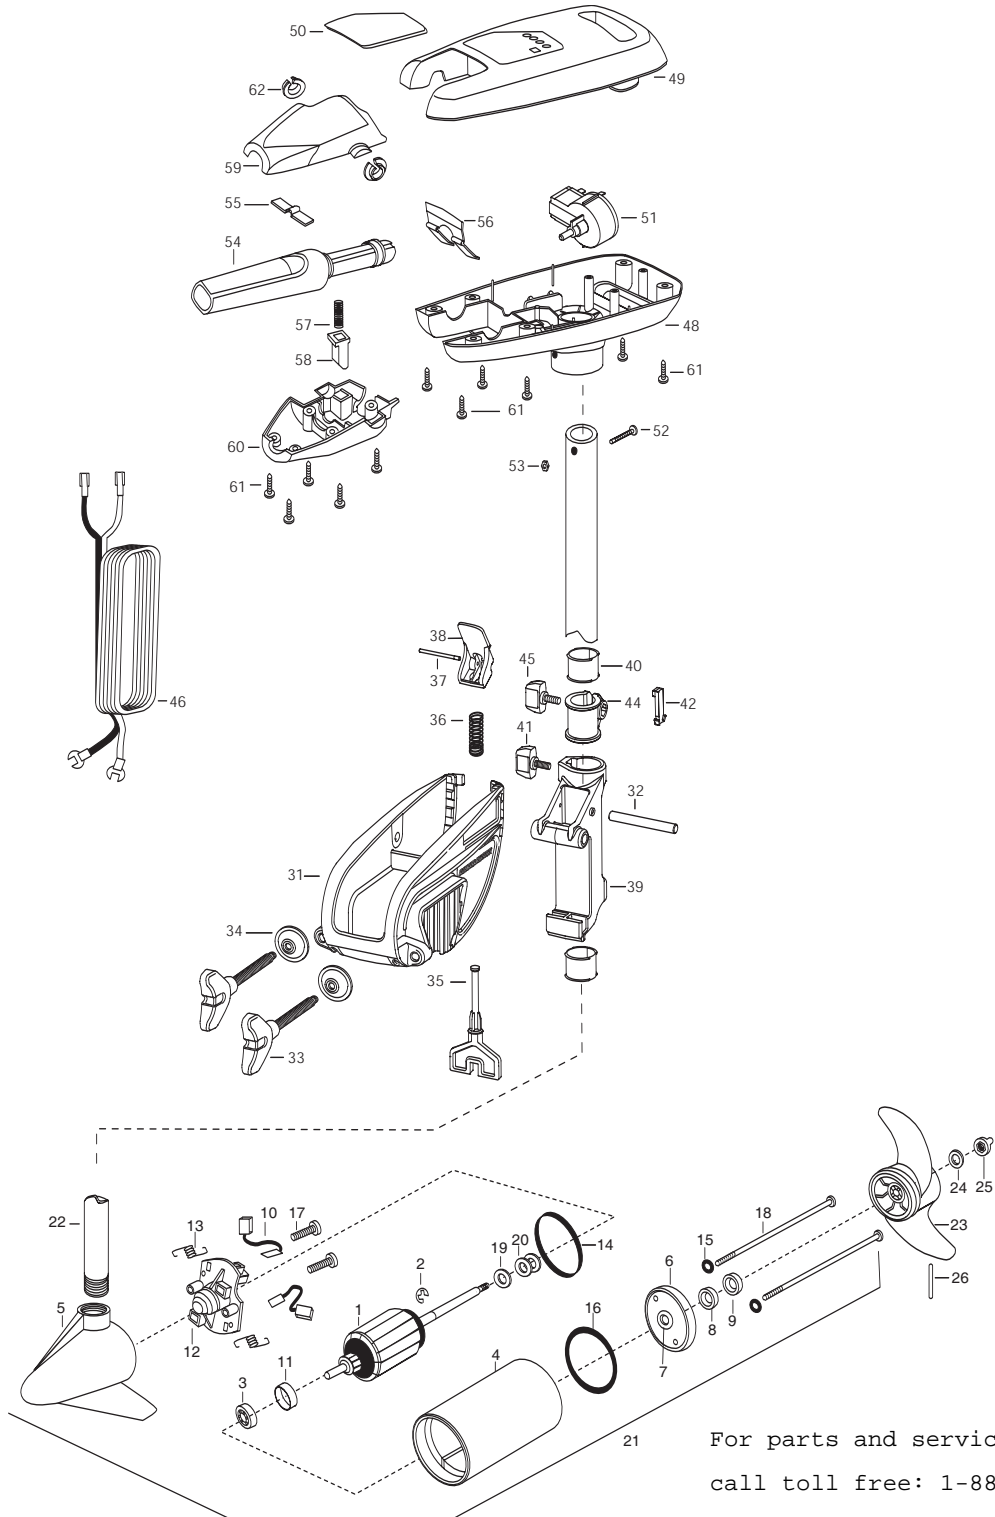

For parts and service

call toll free: 1-888-404-1119

www.mikesreelrepair.com

For parts and service
 call toll free: 1-888-404-1119
 www.mikesreelrepair.com

1	2-100-115	ARMATURE ASSEMBLY 12V 3.625	24	2151726	WASHER- 5/16 STD SS	53	2333101	NUT-HEX NYLOC
2	788-015	RETAINING RING	25	2198400	ANODE- ZINC 3.25/3.62 LWR U	54	2990911	HANDLE ASSY-W/U-JOINT 5SPD
3	140-010	BEARING -BALL	26	2092600	PIN-DRIVE SS	55	2302742	SPRING-DETENT (OFF) SS
4	431-301	CENTER HOUSING ASSEMBLY 3.62 SW TXT	■	2771816	BRACKET & HINGE ASSEMBLY	56	2302743	SPRING-DETENT HANDLE-TILT
5	2-300-337	BRUSH END HOUSING ASSEMBLY 3.62 SPCO	■	2771913	BRACKET ASSEMBLY	57	2302745	SPRING-RELEASE BUTTON SS
6	2-400-337	PLAIN END HOUSING ASSEMBLY 3.62			(INCL- 31,33,34)	58	2303720	RELEASE BUTTON-HANDLE
7	144-049	BEARING - FLANGE [SERVICE ONLY]	*31	2061910	BRACKET PLASTIC	59	2060410	HANDLE (TOP HALF)NO MAXIM
8	880-003	SEAL	32	2060511	PIN-HINGE SS	60	2060415	HANDLE (LOWER HALF)
9	880-006	SEAL WITH SHIELD	*33	2061301	SCREW-CLAMP SS [2.EA]	61	2303412	SCREW-6-20 X 5/8 [11.EA]
10	188-036	BRUSH ASSEMBLY [2. EA]	*34	2331700	WASHER-CLAMP SCREW [2.EA]	62	2060005	BEARING-HANDLE PIVOT [2.EA]
11	725-050	PAPER TUBE- BRUSH RETENTION	35	2063605	T-BAR PLASTIC			
12	738-036	BRUSH PLATE W/HOLDER	36	2062706	SPRING- T-BAR			
13	975-040	SPRING - TORSION [2. EA]	37	2060516	PIN- TILT LEVER			
14	337-036	GASKET	38	2067201	LEVER-TILT BLACK			
15	701-008	O-RING [2. EA]	39	2061810	HINGE-PLASTIC			
16	701-081	O-RING	40	2037301	BUSHING-HINGE [2.EA]			
17	830-007	SCREW # 8-32 [2.EA]	41	2011386	SCREW-TENSION/NEW KNOB SS			
18	830-042	THRU BOLT 10-32 X 8.83 [2. EA]	42	2062800	TENSION BLOCK- SNAP IN			
19	990-067	WASHER - STEEL THRUST	44	2061520	COLLAR-DEPTH			
20	990-070	WASHER - NYLATRON [2. EA]	45	2011366	SCREW-COLLAR SS [2.EA]			
21	2097097	MOTOR ASSEMBLY 12V 3.625 SW 5SPC 42"	46	2050609	LEADWIRE 10GA RINGS			
	2099097A	MOTOR ASSEMBLY 12V 3.625 SW 5SPC 30"	48	2062552	CONTROL BOX PLAS W/HAND WHT			
22	2032032	TUBE (COMPOSITE) 42" W	49	2060264	COVER-CTRL BOX RT WHT			
	2032039	TUBE (COMPOSITE) 30" W	50	2075615	DECAL-COVER			
	■ 1378131	PROPELLER KIT	51	2064023	SWITCH-FWD/REV 5 SP			
23	2091160	PROPELLER- WEEDLESS 2	52	2332102	SCREW-10-24 X 1-3/4 SS			