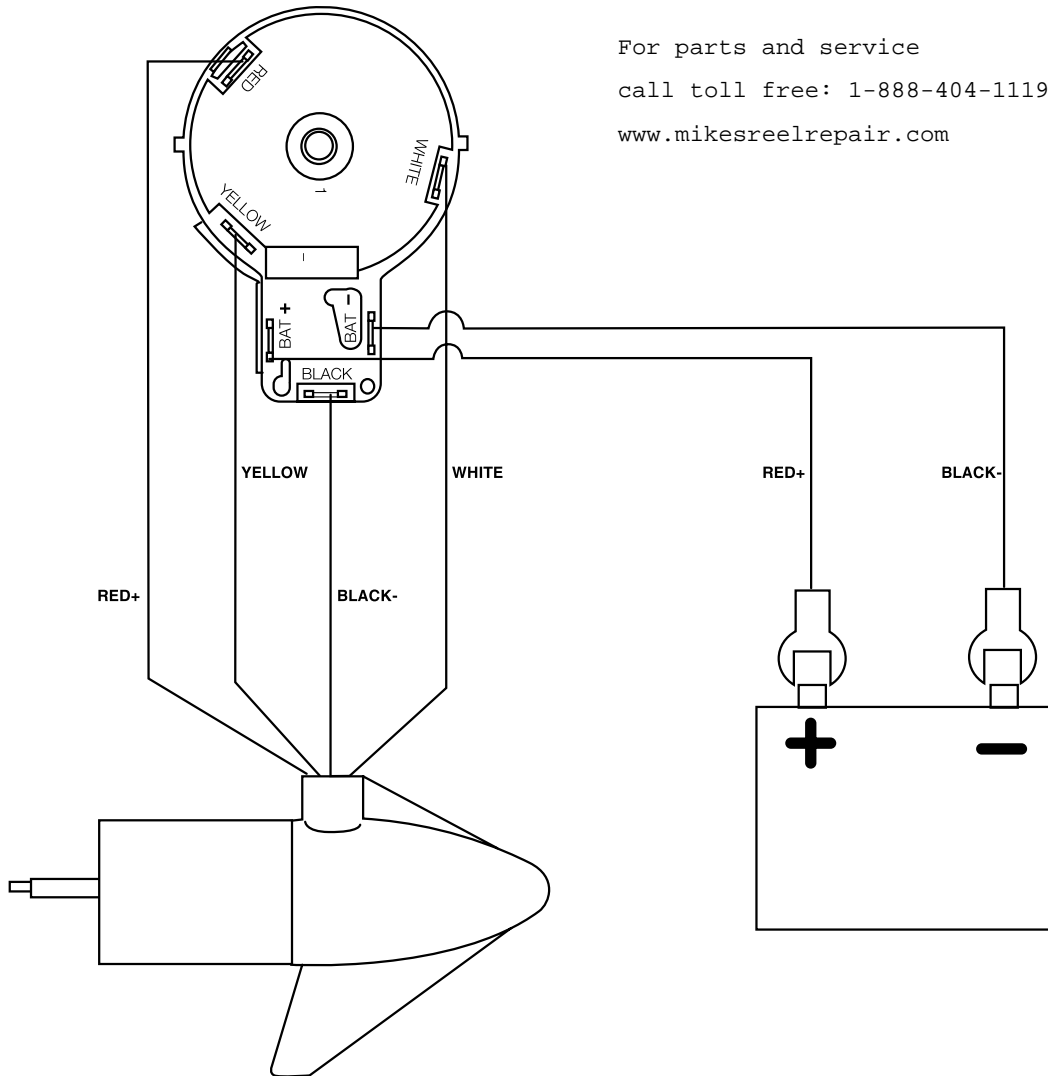

For parts and service
call toll free: 1-888-404-1119
www.mikesreelrepair.com

1	2-100-115	ARMATURE ASSEMBLY 12V 3.625	26	2092600	PIN-DRIVE SS	55	2302742	SPRING-DETENT (OFF) SS
2	788-015	RETAINING RING	■	2771816	BRACKET & HINGE ASSEMBLY	56	2302743	SPRING-DETENT HANDLE-TILT
3	140-010	BEARING -BALL	■	2771913	BRACKET ASSEMBLY	57	2302745	SPRING-RELEASE BUTTON SS
4	431-301	CENTER HOUSING ASSEMBLY 3.62 SW TXT			(INCL- 31,33,34)	58	2303720	RELEASE BUTTON-HANDLE
5	2-300-337	BRUSH END HOUSING ASSEMBLY 3.62 SPCO	*31	2061910	BRACKET PLASTIC	59	2060410	HANDLE (TOP HALF)NO MAXIM
6	2-400-337	PLAIN END HOUSING ASSEMBLY 3.62	32	2060511	PIN-HINGE SS	60	2060415	HANDLE (LOWER HALF)
7	144-049	BEARING - FLANGE [SERVICE ONLY]	*33	2061301	SCREW-CLAMP SS [2.EA]	61	2303412	SCREW-6-20 X 5/8 [11.EA]
8	880-003	**SEAL	*34	2331700	WASHER-CLAMP SCREW [2.EA]	62	2060005	BEARING-HANDLE PIVOT [2.EA]
9	880-006	**SEAL WITH SHIELD	35	2063605	T-BAR PLASTIC			
10	188-036	BRUSH ASSEMBLY [2. EA]	36	2062706	SPRING- T-BAR			
11	725-050	PAPER TUBE- BRUSH RETENTION	37	2060516	PIN- TILT LEVER			
12	738-036	BRUSH PLATE W/HOLDER	38	2067201	LEVER-TILT BLACK			
13	975-040	SPRING - TORSION [2. EA]	39	2061810	HINGE-PLASTIC			
14	337-036	**GASKET	40	2037301	BUSHING-HINGE [2.EA]			
15	701-008	**O-RING [2. EA]	41	2011386	SCREW-TENSION/NEW KNOB SS			
16	701-081	**O-RING	42	2062800	TENSION BLOCK- SNAP IN			
17	830-007	SCREW # 8-32 [2.EA]	44	2061520	COLLAR-DEPTH			
18	830-042	THRU BOLT 10-32 X 8.83 [2. EA]	45	2011366	SCREW-COLLAR SS [2.EA]			
19	990-067	WASHER - STEEL THRUST	46	2050609	LEADWIRE 10GA RINGS			
20	990-070	WASHER - NYLATRON [2. EA]	48	2062552	CONTROL BOX PLAS W/HAND WHT			
21	2097097	MOTOR ASSEMBLY 12V 3.625 SW 5SPC	49	2060264	COVER-CTRL BOX RT WHT			
22	2032032	TUBE (COMPOSITE) 42" BM W	50	2075615	DECAL-COVER			
■	1378131	PROPELLER KIT	51	2064023	SWITCH-FWD/REV 5 SP			
23	2091160	PROPELLER- WEEDLESS 2	52	2332102	SCREW-10-24 X 1-3/4 SS			
24	2151726	WASHER- 5/16 STD SS	53	2333101	NUT-HEX NYLOC			
25	2198400	ANODE- ZINC 3.25/3.62 LWR U	54	2990911	HANDLE ASSY-W/U-JOINT 5SPD			

** Seal & Oring Kit P/N 2888460 * This item is part of an assembly. This item cannot be sold separately due to machining and /or assembly that is required.

P/N 2074926 REV.A 7-04

For parts and service
call toll free: 1-888-404-1119
www.mikesreelrepair.com

For parts and service
call toll free: 1-888-404-1119
www.mikesreelrepair.com