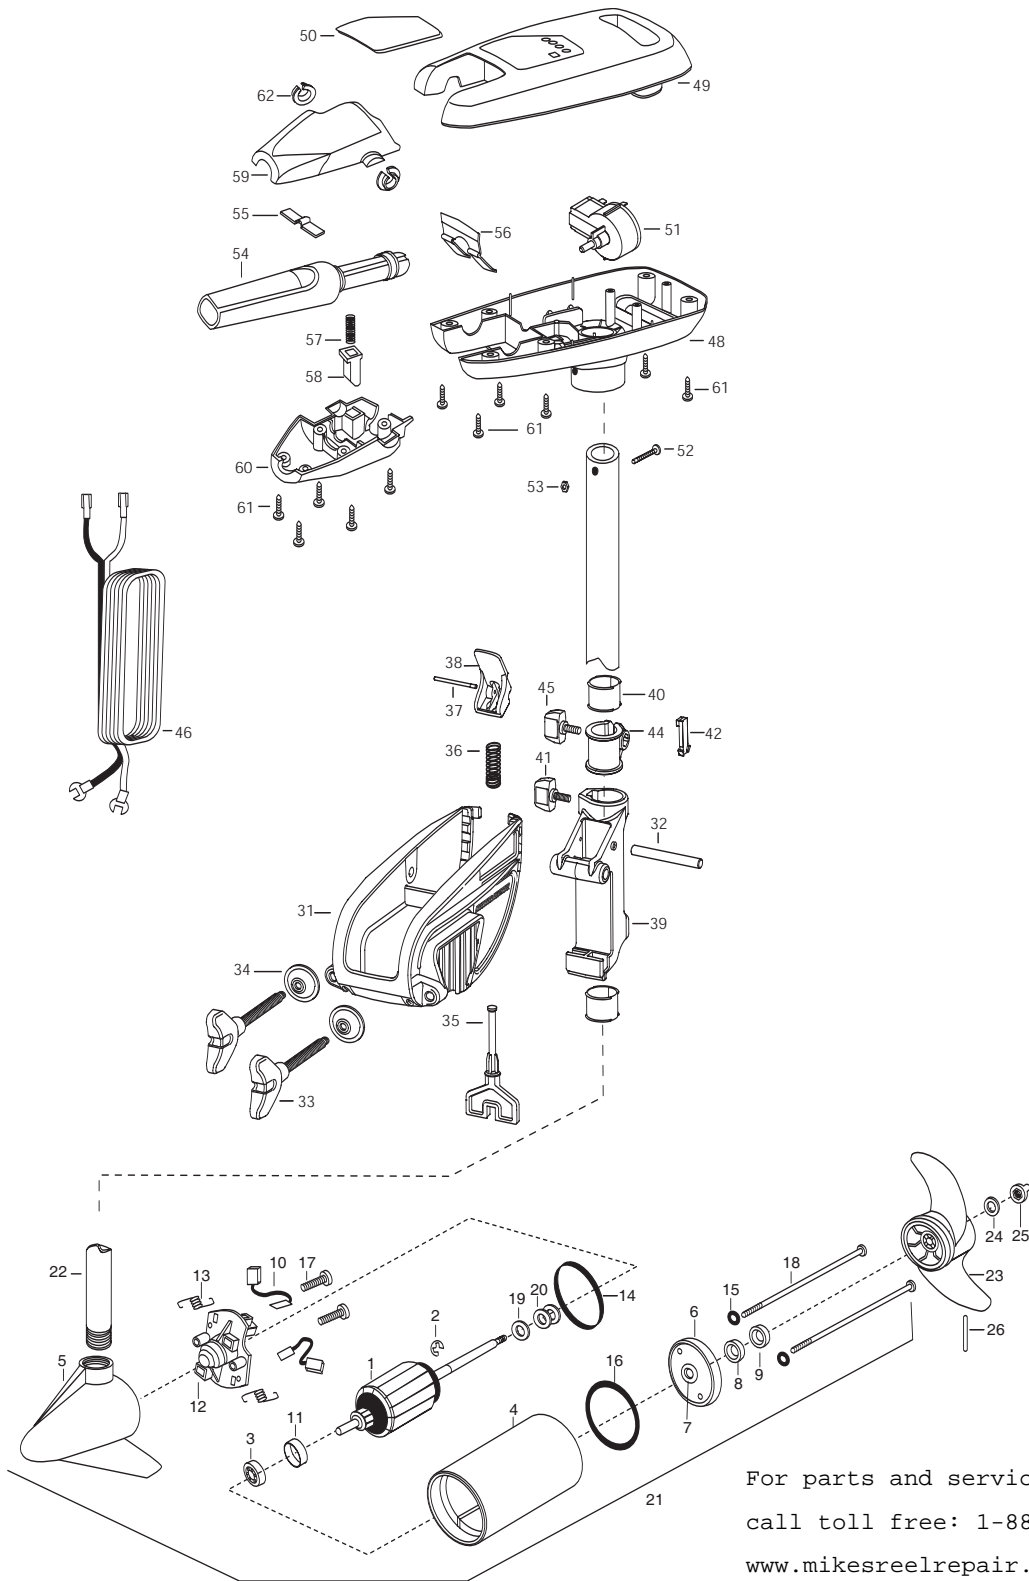

For parts and service
call toll free: 1-888-404-1119
www.mikesreelrepair.com

For parts and service
 call toll free: 1-888-404-1119
 www.mikesreelrepair.com

1	2-100-115	ARMATURE ASSEMBLY 12V 3.625	26	2092600	PIN-DRIVE SS	55	2302742	SPRING-DETENT (OFF) SS
2	788-015	RETAINING RING	■	2771816	BRACKET & HINGE ASSEMBLY	56	2302743	SPRING-DETENT HANDLE-TILT
3	140-010	BEARING -BALL	■	2771913	BRACKET ASSEMBLY	57	2302745	SPRING-RELEASE BUTTON SS
4	431-301	CENTER HOUSING ASSEMBLY 3.62 SW TXT			(INCL- 31,33,34)	58	2303720	RELEASE BUTTON-HANDLE
5	2-300-337	BRUSH END HOUSING ASSEMBLY 3.62 SPCO	*31	2061910	BRACKET PLASTIC	59	2060410	HANDLE (TOP HALF)NO MAXIM
6	2-400-337	PLAIN END HOUSING ASSEMBLY 3.62	32	2060511	PIN-HINGE SS	60	2060415	HANDLE (LOWER HALF)
7	144-049	BEARING - FLANGE [SERVICE ONLY]	*33	2061301	SCREW-CLAMP SS [2.EA]	61	2303412	SCREW-6-20 X 5/8 [11.EA]
8	880-003	**SEAL	*34	2331700	WASHER-CLAMP SCREW [2.EA]	62	2060005	BEARING-HANDLE PIVOT [2.EA]
9	880-006	**SEAL WITH SHIELD	35	2063605	T-BAR PLASTIC			
10	188-036	BRUSH ASSEMBLY [2. EA]	36	2062706	SPRING- T-BAR			
11	725-050	PAPER TUBE- BRUSH RETENTION	37	2060516	PIN- TILT LEVER			
12	738-036	BRUSH PLATE W/HOLDER	38	2067201	LEVER-TILT BLACK			
13	975-040	SPRING - TORSION [2. EA]	39	2061810	HINGE-PLASTIC			
14	337-036	**GASKET	40	2037301	BUSHING-HINGE [2.EA]			
15	701-008	**O-RING [2. EA]	41	2011386	SCREW-TENSION/NEW KNOB SS			
16	701-081	**O-RING	42	2062800	TENSION BLOCK- SNAP IN			
17	830-007	SCREW # 8-32 [2.EA]	44	2061520	COLLAR-DEPTH			
18	830-042	THRU BOLT 10-32 X 8.83 [2. EA]	45	2011366	SCREW-COLLAR SS [2.EA]			
19	990-067	WASHER - STEEL THRUST	46	2050609	LEADWIRE 10GA RINGS			
20	990-070	WASHER - NYLATRON [2. EA]	48	2062552	CONTROL BOX PLAS W/HAND WHT			
21	2097097	MOTOR ASSEMBLY 12V 3.625 SW 5SPC	49	2060264	COVER-CTRL BOX RT WHT			
22	2032032	TUBE (COMPOSITE) 42" BM W	50	2075615	DECAL-COVER			
■	1378131	PROPELLER KIT	51	2064023	SWITCH-FWD/REV 5 SP			
23	2091160	PROPELLER- WEEDLESS 2	52	2332102	SCREW-10-24 X 1-3/4 SS			
24	2151726	WASHER- 5/16 STD SS	53	2333101	NUT-HEX NYLOC			
25	2198400	ANODE- ZINC 3.25/3.62 LWR U	54	2990911	HANDLE ASSY-W/U-JOINT 5SPD			