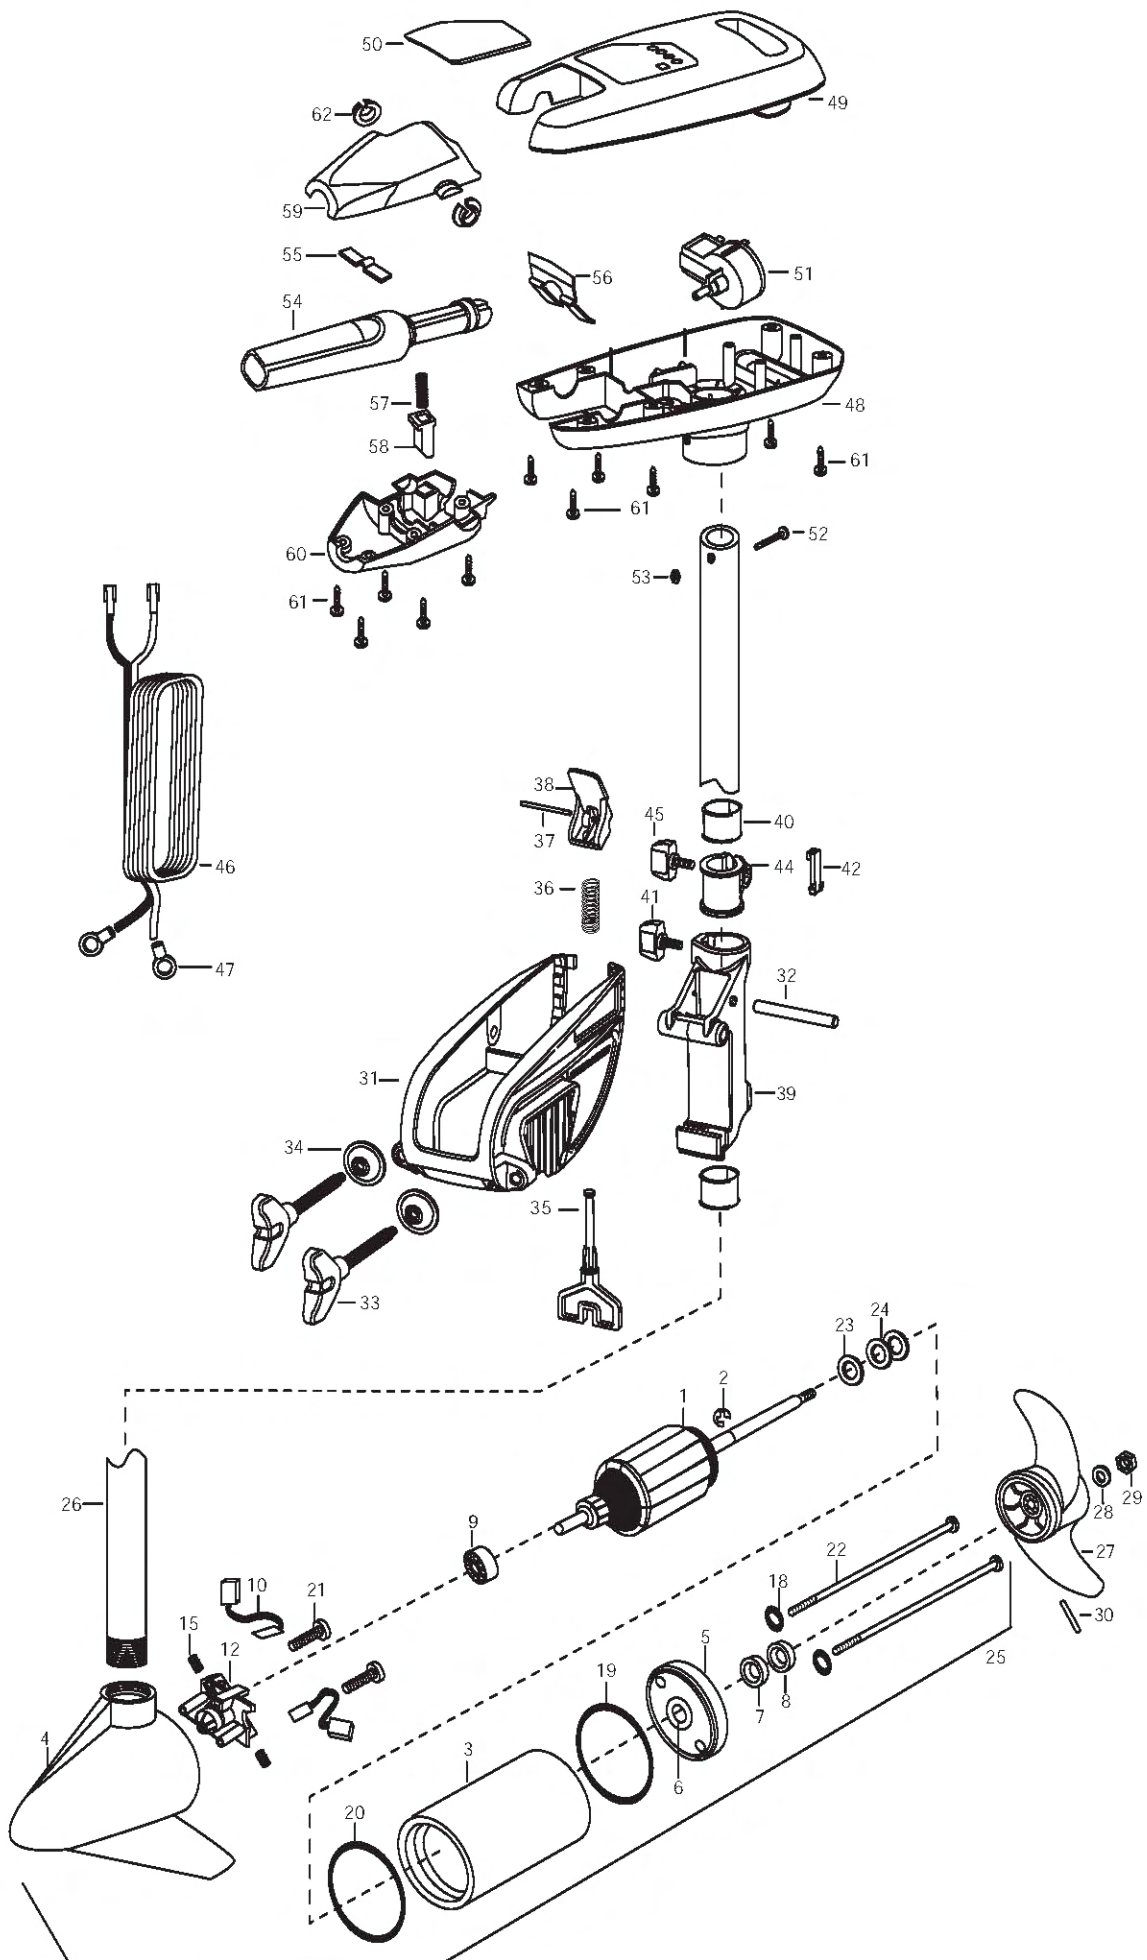

**RT 40/S Okada**  
**40 LBS. THRUST**  
**12 VOLT 42 AMPS**  
**28" SHAFT**

for use with "J" serial numbers  
3-year warranty from the date of sale

For Parts and service  
Call 1-888-404-1119  
[www.mikesreelrepair.com](http://www.mikesreelrepair.com)