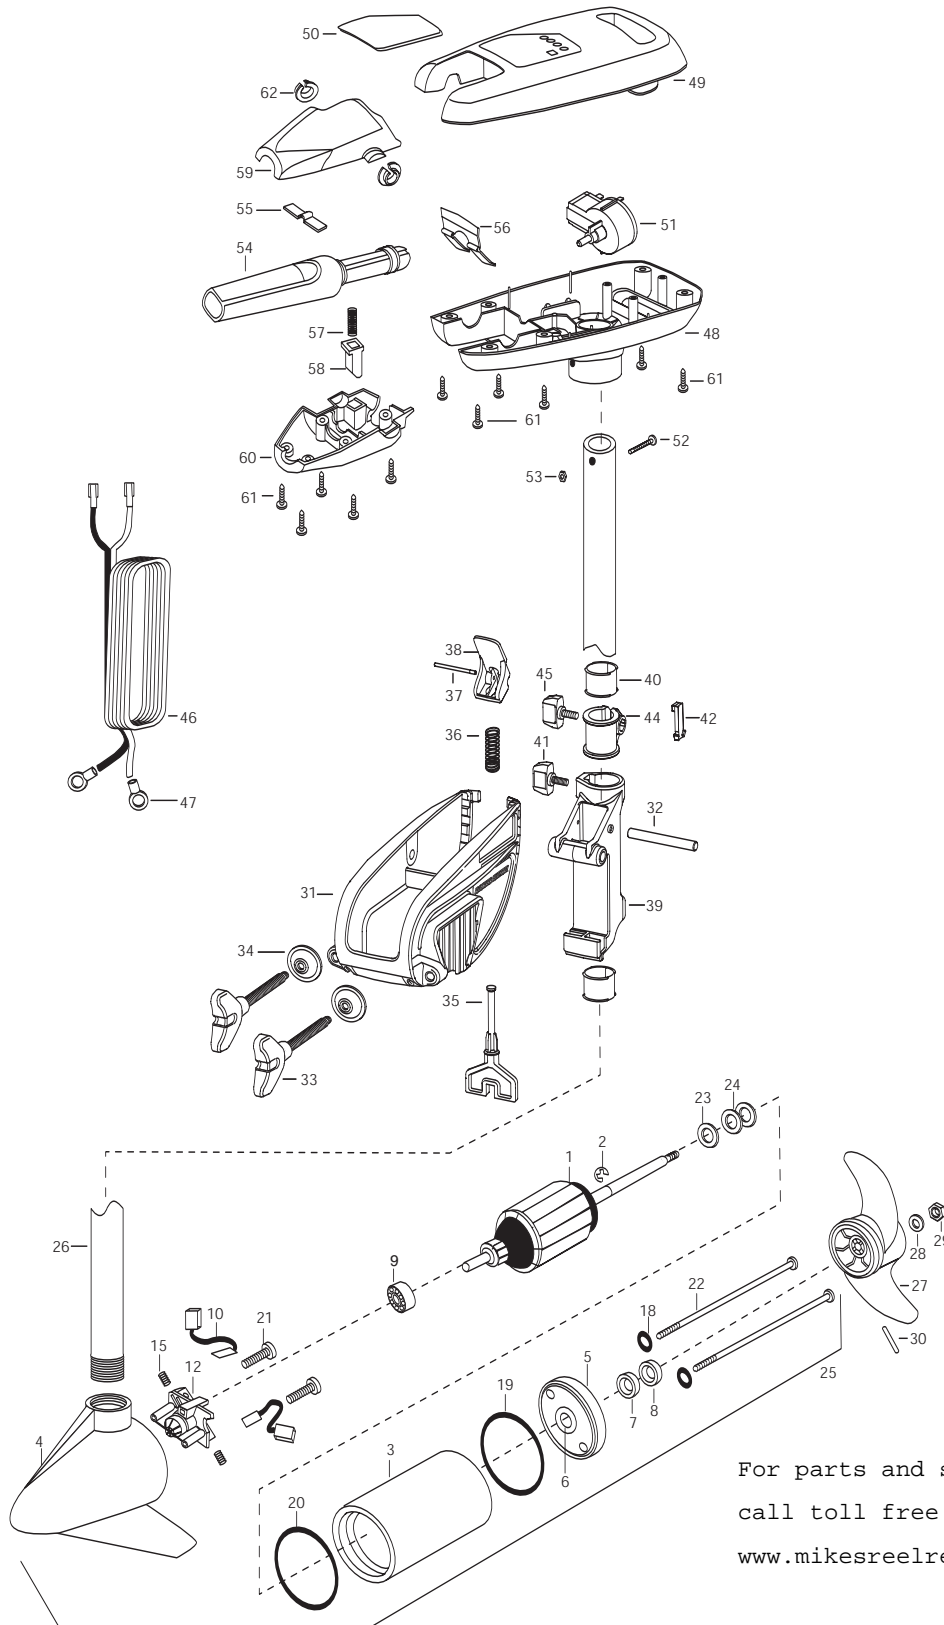

For parts and service
call toll free: 1-888-404-1119
www.mikesreelrepair.com

1	2-100-201	ARM ASSEMBLY12V 3.25 40*	■	2771816	BRACKET & HINGE ASSEMBLY	55	2302742	SPRING-DETENT (OFF) SS
2	788-015	RETAINING RING	■	2771913	BRACKET ASSEMBLY	56	2302743	SPRING-DETENT HANDLE-TILT
3	2-200-079	HOUSING ASSEMBLY CENTER 3.62 WHI			(INCL- 31,33,34)	57	2302745	SPRING-RELEASE BUTTON SS
4	2-300-332	HOUSING BRUSH END 3.25 SP.CO	*31	2061910	BRACKET PLASTIC	58	2303720	RELEASE BUTTON-HANDLE
5	2-400-127	PLAIN END HOUSING 3.25	32	2060511	PIN-HINGE SS	59	2060410	HANDLE (TOP HALF)NO MAXIM
6	144-049	BEARING - FLANGE [SERVICE ONLY]	*33	2061301	SCREW-CLAMP SS [2.EA]	60	2060415	HANDLE (LOWER HALF)
7	880-003	SEAL	*34	2331700	WASHER-CLAMP SCREW [2.EA]	61	2303412	SCREW-6-20 X 5/8 [11.EA]
8	880-006	SEAL WITH SHIELD	35	2063605	T-BAR PLASTIC	62	2060005	BEARING-HANDLE PIVOT [2.EA]
9	140-010	BEARING - BALL	36	2062706	SPRING- T-BAR			
10	188-052	BRUSH ASSEMBLY [2.EA]	37	2060516	PIN- TILT LEVER			
12	738-030	BRUSH PLATE W/HOLDER 3.25	38	2067201	LEVER-TILT BLACK			
15	975-032	SPRING - COMPRESSION [2.EA]	39	2061810	HINGE-PLASTIC			
18	701-007	O-RING [2.EA]	40	2037301	BUSHING-HINGE [2.EA]			
19	701-039	O-RING MK406460	41	2011386	SCREW-TENSION/NEW KNOB SS			
20	701-041	O-RING	42	2062800	TENSION BLOCK- SNAP IN			
21	830-001	SCREW -SELF THRD 8-32X1.7 [2.EA]	44	2061520	COLLAR-DEPTH			
22	830-078	THRU BOLT 8-32 X 8.96 [2.EA]	45	2011366	SCREW-COLLAR SS [2.EA]			
23	990-067	WASHER - STEEL THRUST	46	2090600	LEADWIRE 10GA RINGS			
24	990-070	WASHER - NYLATRON [2.EA]	47	2020700	TERMINAL RING, 3/8" [2.EA]			
25	2068254	MTR ASSEMBLY 12V 3.25 5SP SW 40W	48	2062552	CONTROL BOX PLAS W/HAND WHT			
26	2032031	TUBE (COMPOSITE) 36 WHT	49	2060264	COVER-CTRL BOX RT WHT			
	■ 1378121	PROP KIT	50	2095664	DECAL-COVER (RT40/S)			
27	2061122	PROPELLER- 3.25 HUB DIA	51	2064023	SWITCH-FWD/REV 5 SP			
28	2151726	WASHER-PROP 5/16 STD SS	52	2332102	SCREW-10-24 X 1-3/4 SS			
29	2198400	ANODE- ZINC 3.25/3.62 LWR U	53	2333101	NUT-HEX NYLOC			
30	2092600	PIN-DRIVE SS	54	2990911	HANDLE ASSY-W/U-JOINT 5SPD			