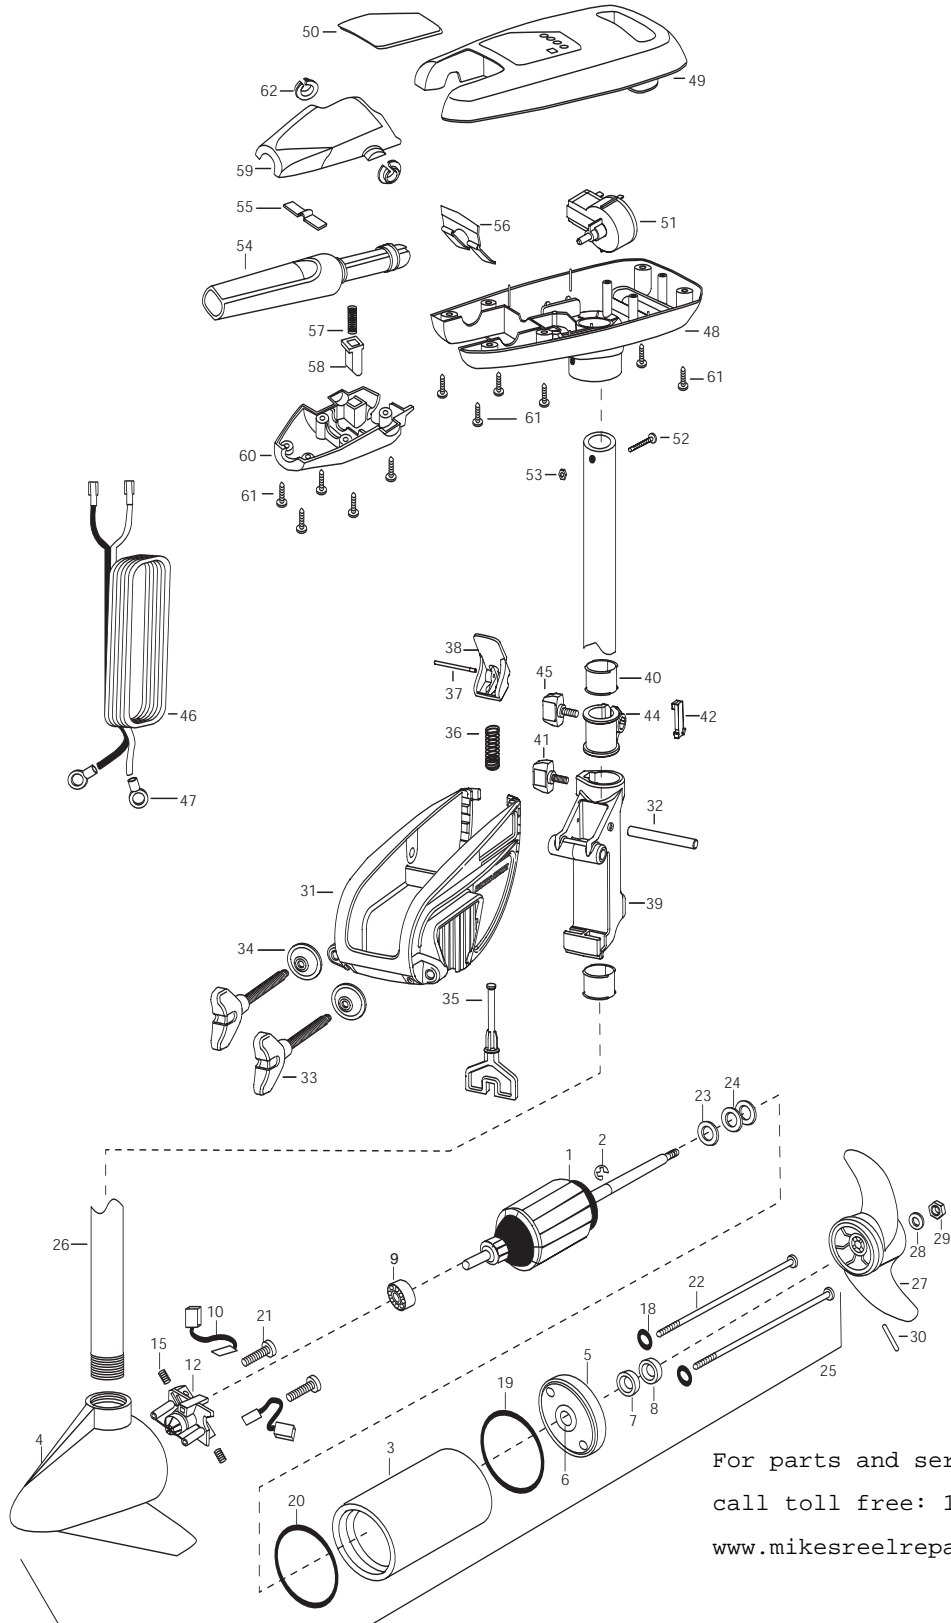

For parts and service
call toll free: 1-888-404-1119
www.mikesreelrepair.com

For parts and service
call toll free: 1-888-404-1119
www.mikesreelrepair.com

1	2-100-201	ARM ASSEMBLY12V 3.25 40*	■	2771816	BRACKET & HINGE ASSEMBLY	55	2302742	SPRING-DETENT (OFF) SS
2	788-015	RETAINING RING	■	2771913	BRACKET ASSEMBLY	56	2302743	SPRING-DETENT HANDLE-TILT
3	2-200-079	HOUSING ASSEMBLY CENTER 3.62 WHI			(INCL- 31,33,34)	57	2302745	SPRING-RELEASE BUTTON SS
4	2-300-332	HOUSING BRUSH END 3.25 SPCO	*31	2061910	BRACKET PLASTIC	58	2303720	RELEASE BUTTON-HANDLE
5	2-400-127	PLAIN END HOUSING 3.25	32	2060511	PIN-HINGE SS	59	2060410	HANDLE (TOP HALF)NO MAXIM
6	144-049	BEARING - FLANGE [SERVICE ONLY]	*33	2061301	SCREW-CLAMP SS [2.EA]	60	2060415	HANDLE (LOWER HALF)
7	880-003	**SEAL	*34	2331700	WASHER-CLAMP SCREW [2.EA]	61	2303412	SCREW-6-20 X 5/8 [11.EA]
8	880-006	**SEAL WITH SHIELD	35	2063605	T-BAR PLASTIC	62	2060005	BEARING-HANDLE PIVOT [2.EA]
9	140-010	BEARING - BALL	36	2062706	SPRING- T-BAR			
10	188-052	BRUSH ASSEMBLY [2.EA]	37	2060516	PIN- TILT LEVER			
12	738-030	BRUSH PLATE W/HOLDER 3.25	38	2067201	LEVER-TILT BLACK			
15	975-032	SPRING - COMPRESSION [2.EA]	39	2061810	HINGE-PLASTIC			
18	701-007	**O-RING [2.EA]	40	2037301	BUSHING-HINGE [2.EA]			
19	701-039	**O-RING MK406460	41	2011386	SCREW-TENSION/NEW KNOB SS			
20	701-041	**O-RING	42	2062800	TENSION BLOCK- SNAP IN			
21	830-001	SCREW -SELF THRD 8-32X1.7 [2.EA]	44	2061520	COLLAR-DEPTH			
22	830-078	THRU BOLT 8-32 X 8.96 [2.EA]	45	2011366	SCREW-COLLAR SS [2.EA]			
23	990-067	WASHER - STEEL THRUST	46	2090600	LEADWIRE 10GA RINGS			
24	990-070	WASHER - NYLATRON [2.EA]	47	2020700	TERMINAL RING, 3/8" [2.EA]			
25	2068254	MTR ASSEMBLY 12V 3.25 5SP SW 40/W	48	2062552	CONTROL BOX PLAS W/HAND WHT			
26	2032031	TUBE (COMPOSITE) 36 WHT	49	2060264	COVER-CTRL BOX RT WHT			
■	1378121	PROP KIT	50	2095664	DECAL-COVER (RT40/S)			
27	2061122	PROPELLER- 3.25 HUB DIA	51	2064023	SWITCH-FWD/REV 5 SP			
28	2151726	WASHER-PROP 5/16 STD SS	52	2332102	SCREW-10-24 X 1-3/4 SS			
29	2198400	ANODE- ZINC 3.25/3.62 LWR U	53	2333101	NUT-HEX NYLOC			
30	2092600	PIN-DRIVE SS	54	2990911	HANDLE ASSY-W/U-JOINT 5SPD			