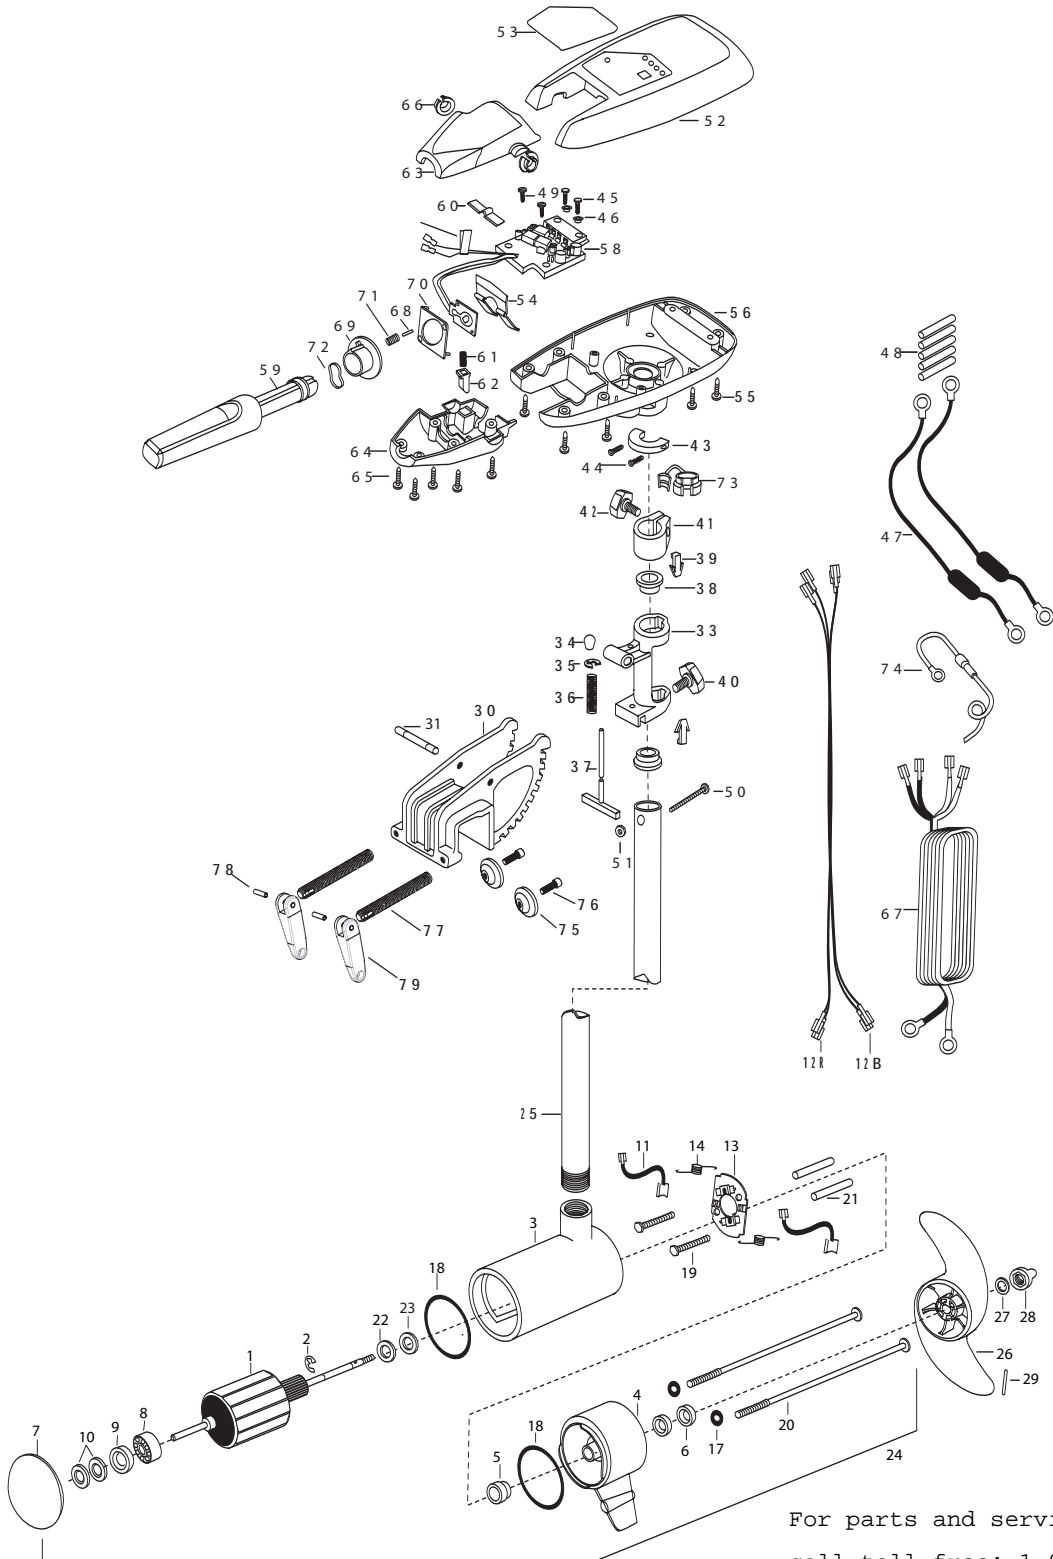

RT101/S
101 lbs Thrust
36 Volt 46 Amps
52" Shaft

for use with "AG" serial numbers
3-year warranty from the date of purchase

For parts and service
call toll free: 1-888-404-1119
www.mikesreelrepair.com

For parts and service
call toll free: 1-888-404-1119
www.mikesreelrepair.com

1	2-100-216	ARMATURE ASSEMBLY 36V VARS SW	29	2262658	PIN-DRIVE SS		
2	788-040	RETAINING RING	■	2991830	BRACKET & HINGE ASSEMBLY (SW)	58	2264013 CTRL BOARD ASSEMBLY-RT 101
3	431-310	CENTER HOUSING ASSEMBLY- 4.0 SW TXT WHT	30	2031934	BRACKET DIE CAST SW WHITE 10P	59	2990915 HANDLE ASSEMBLY W/O U-JOINT
4	2-300-340	BRUSH END HOUSING ASSEMBLY 4 SW WHT	31	2010512	PIN-DRIVE LOK 3/8X2-1/2 SS	60	2302742 SPRING-DETENT (OFF) SS
5	144-017	BEARING -FLANGE (SERVICE ONLY)	33	2031856	HINGE-MACH SS RT WHITE	61	2302745 SPRING-RELEASE BUTTON SS
6	880-025	**SEAL [2.EA]	34	2010100	KNOB-TILT	62	2303720 RELEASE BUTTON-HANDLE
7	421-376	PLAIN END HOUSING ASSEMBLY 4.0 WHT	35	2333001	E-RING- SS	63	2060411 HANDLE (TOP HALF) MAXIMIZE
8	140-010	BALL BEARING	36	2332700	SPRING- (T-BAR) SS	64	2060415 HANDLE (LOWER HALF)
9	990-045	THRUST SPACER	37	2033601	T-BAR (E-COAT)	65	2303412 SCREW-6-20 X 5/8 SELF TAP [5.EA]
10	992-010	SPRING WASHER [2.EA]	38	2037301	BUSHING-HINGE [2.EA]	66	2060005 BEARING-HANDLE PIVOT [2.EA]
11	188-094	BRUSH 4" W/TERMINAL [2.EA]	39	2062800	TENSION BLOCK- "SNAP IN" [2.EA]	67	2050609 LEADWIRE (10 GA) RINGS
12B	640-018	BRUSH WIRE BLACK 10 AWG 62"	40	2011386	SCREW-TENSION/NEW KNOB SS	68	2302600 PIN-ACTUATOR
12R	640-123	BRUSH WIRE RED 10 AWG 64"	41	2061520	COLLAR-DEPTH	69	2302850 ACTUATOR-CAM
13	738-004	BRUSH PLATE -4" TERMINAL	42	2011366	SCREW-COLLAR/NW KNOB SS	70	2302851 ACTUATOR-FWD/REV
14	975-041	SPRING -TORSION [2.EA]	43	2061517	COLLAR-CTRL BOX SW WHITE	71	2302740 SPRING- (ACTUATOR)
17	701-009	**O-RING -THRU BOLT [2.EA]	44	2263434	SCREW #8-3/4 PPH TYPE 25 SS [2.EA]	72	2302741 SPRING-CAM (ZNC PLTD STEEL)
18	701-043	**O-RING [2.EA]	45	2301310	SCREW-8-18 X 1/2 SS [2.EA]	73	2052900 STRAIN RELIEF-C.CORD/SPC
19	830-027	SCREW -SELF THREADED 10-32 X 2"[2.EA]	46	2301710	WASHER-INSUL. (TRANSF.BAR) [2.EA]	74	2340610 CONNECTOR CABLE 12"
20	830-096	THRU BOLT 12-24 X 11.56" SS [2.EA]	47	2998200	CIRCUIT BRKR ASSEMBLY,36V- [1.EA]	75	2331700 WASHER, CLAMP SCREW SS [2.EA]
21	973-025	SPACER -BRUSH PLATE [2.EA]	48	2305400	SHRINK TUBE-3/8 OD X 1-1/ [5.EA]	76	2263452 SCREW 1/4-20 X 3/4 SS [2.EA]
22	990-051	WASHER-STEEL THRUST	49	2372100	SCREW-8-18 X 5/8 THD* SS [2.EA]	77	2051301 CLAMP SCREW [2.EA]
23	990-052	WASHER- NYLATRON	50	2263406	SCREW-#10-24 X 2 (SS) PPH	78	2052625 PIN-HANDLE
24	2316288	MOTOR ASSEMBLY 36V VARS WHITE	51	2333101	NUT-HEX 10-24 UNC-2B NYLOCK	79	2050925 HANDLE-SCREW
25	2032034	TUBE (COMPOSITE) 42" WHITE	52	2300219	COVER- CONTROL BOX (SW) RT WHITE	■	2991301 CLAMP SCREW-HANDLE ASSEMBLY
■	1378132	PROPELLER KIT	53	2095685	DECAL-COVER RT101/B/S		(INCLUDES ITEMS 77,78,79)
26	2331160	PROPELLER (WW2)	54	2302743	SPRING-DETENT HANDLE-TILT		
27	2091701	WASHER- PROP LARGE MAX	55	2303412	SCREW-6-20 X 5/8 SELF TAP [6.EA]		
28	2198401	ANODE- ZINC 4.0 LWR UNIT	56	2062596	CONTROL BOX,SW, WHITE .725 BORE		

** Seal & Oring Kit P/N 2889460 * This item is part of an assembly. This item cannot be sold separately due to machining and /or assembly that is required.
For parts and service

P/N 2094913 REV. A

call toll free: 1-888-404-1119

www.mikesreelrepair.com