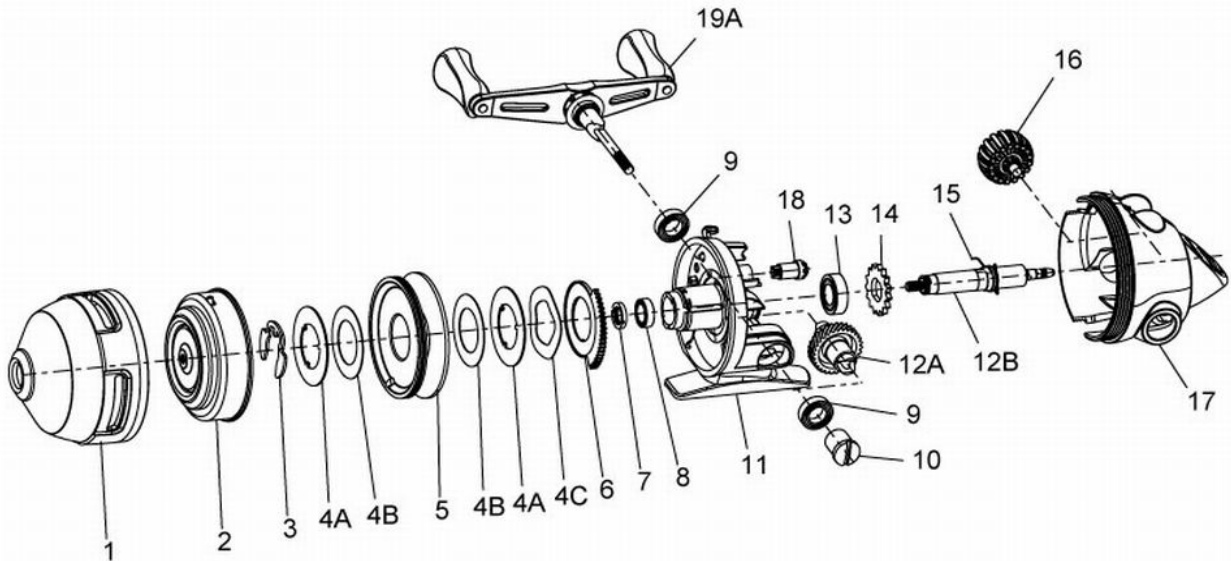

RSC3B

RSC3B Spincast Reel Part List

Key #	Description	Part No.	Key #	Description	Part No.
1	Front Cover Assembly	RZ324-02	11	Body Assembly	N/A
2	Spinner Head Assembly	RZ310-02	12	Drive gear & Pinion Kit includes:	RZ4012-02
3	Spool Clip	RY034-01	12-A	Drive Gear	N/A
4	Drag Washer Kit includes:	RZ4108-01	12-B	Pinion Assembly	N/A
4-A	Keyed Drag Washer	N/A	13	Ball Bearing	RZ097-01
4-B	Drag Washer	N/A	14	Ratchet	RZ091-01
4-C	Wave Washer	N/A	15	Spring, A/R Pawl Actuator	RZ061-01
5	Spool Assembly	RZ321-01	16	Drag Wheel Assembly	RZ332-01
6	Drag Cam	RZ027-01	17	Back Cover Assembly	RZ323-02
7	Bearing Retainer	RZ199-01	18	Gear, Drag Adj., Thru Body	RZ054-01
8	Bushing	RZ030-01	19	Crank Handle Kit includes:	RZ4318-02
9	Ball Bearing	RZ026-01	19-A	Crank Rod Handle Assembly	N/A
10	Crank Rod Nut Assembly	RZ369-01	19-B	Crank Rod Nut Assembly	N/A